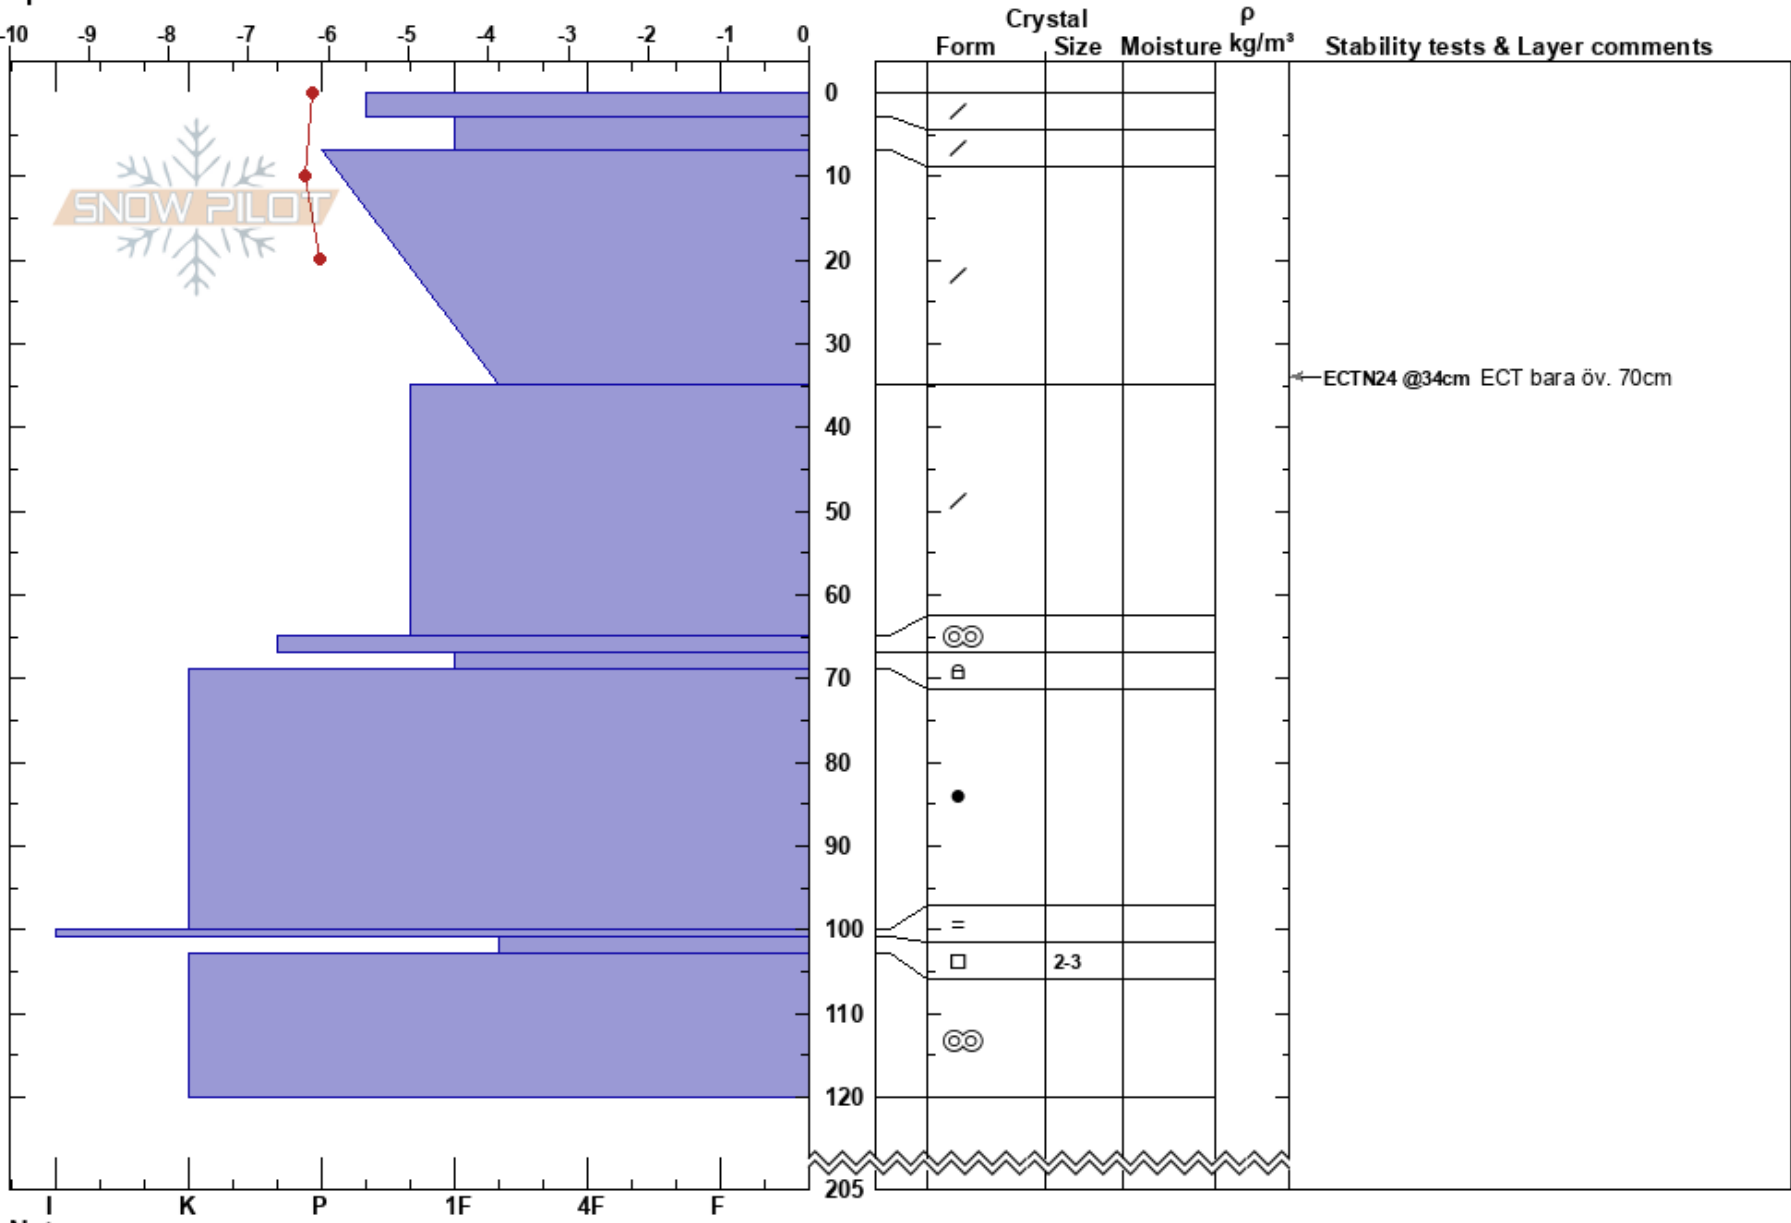

Slätta mot Måndalen
 Abisko
 Sweden
Elevation: 1030 m
Aspect: N
Specifics:

Jenny Råghall
 21/04/2017 - 11:15
Co-ord:
Slope Angle: 26°
Wind Loading: yes

Stability: **HS:205** **Layer Notes:**
Air Temperature: -6.1°C **PF:40**
Sky Cover: OVC
Precipitation: S-1
Wind: E Moderate

Notes: ALP. Normalt crossloadad, nuvarande lå.