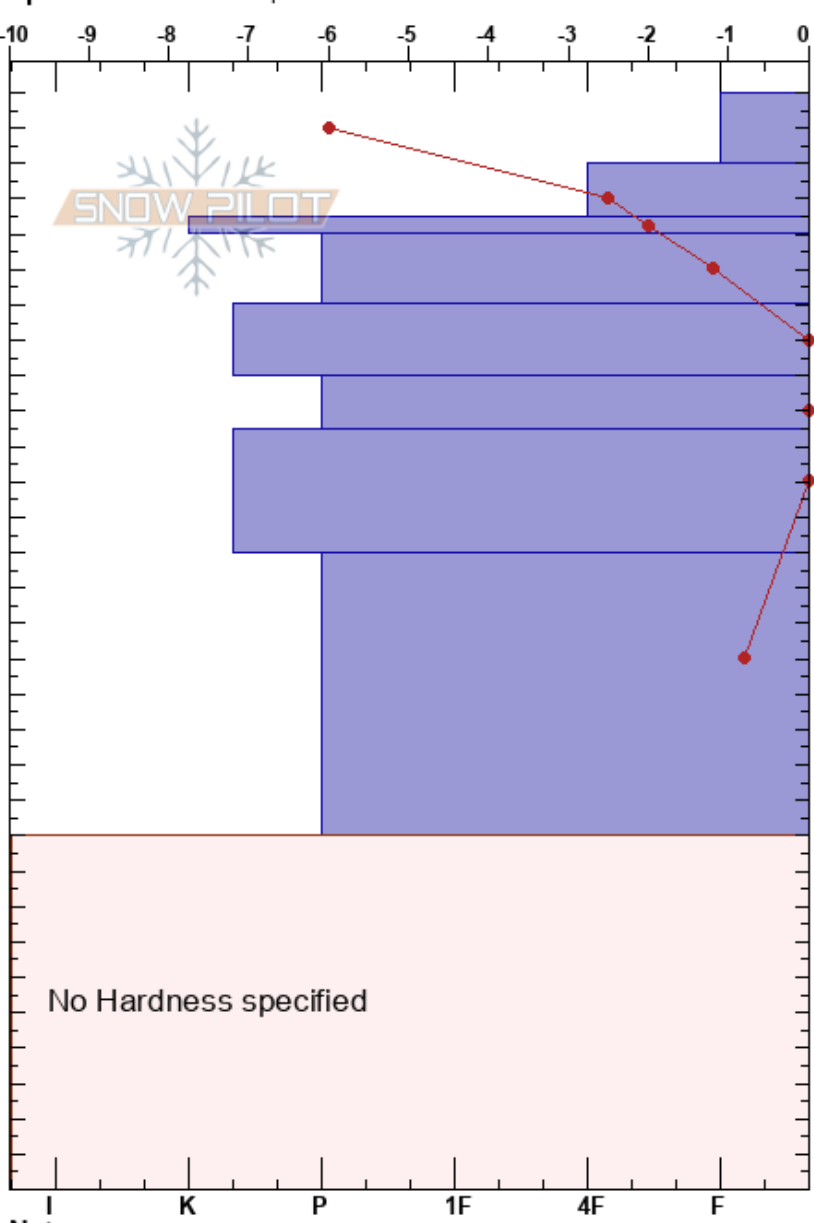

2nd terrace bottom
 Rila
 Bulgaria
 Elevation: 2279 m
 Aspect: N
 Specifics: We skied slope

Kaloyan Peychev
 17/01/2021 - 11:00
 Co-ord: 42.17501N, 23.37466E
 Slope Angle: 33°
 Wind Loading: no

Stability: Very Good HS:310
 Air Temperature: -19.9°C PF:30
 Sky Cover: OVC PS:30
 Precipitation: NO
 Wind: N Calm

Layer Notes:

Height (cm)	Crystal		Moisture	ρ kg/m³	Stability tests & Layer comments
	Form	Size			
310	+				
300	+	0.5-1	D		
290	/ (/)	1	D		← CT9, Q3 @290cm
280	⊙ (⊙)		M		← CT12, Q3 @290cm
270	•	2	M		
260	•	1	W		
250	•	1.5	W		
240	•	3	M-W		
230					
220					
210					
200					
190					
180					
170					
160					
150					
140	•	0.3-0.5	M-W		
130					
120					
110					
100					
90					
80					
70					
60					
50					
40					
30					
20					
10					
0					