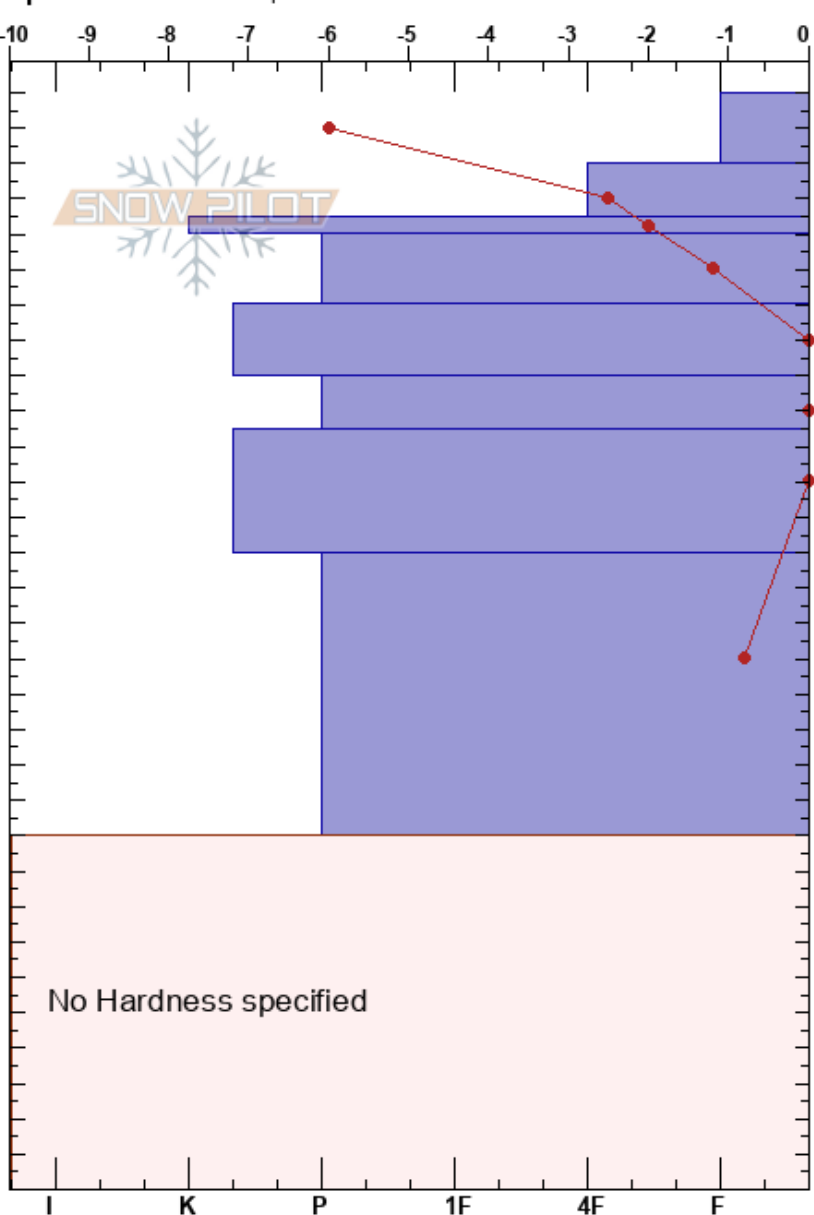

2nd terrace bottom
 Rila
 Bulgaria
Elevation: 2279 m
Aspect: N
Specifics: We skied slope

Kaloyan Peychev
 17/01/2021 - 11:00
Co-ord: 42.17501N, 23.37466E
Slope Angle: 33°
Wind Loading: no

Stability: Very Good **HS:**310
Air Temperature: -19.9°C **PF:**30
Sky Cover: OVC **PS:** 30
Precipitation: NO
Wind: N Calm

Layer Notes:

Height (cm)	Crystal		Moisture	ρ kg/m ³	Stability tests & Layer comments
	Form	Size			
310	+				
300	+	0.5-1	D		
290	/ (/)	1	D		← CT9, Q3 @290cm
280	⊙ ⊙		M		← CT12, Q3 @290cm
270	•	2	M		
260	•	1	W		
250	•	1.5	W		
240	•	3	M-W		
230					
220					
210					
200					
190					
180					
170					
160					
150					
140	•	0.3-0.5	M-W		
130					
120					
110					
100					
90					
80					
70					
60					
50					
40					
30					
20					
10					
0					

Notes: I K P 1F 4F F

No Hardness specified