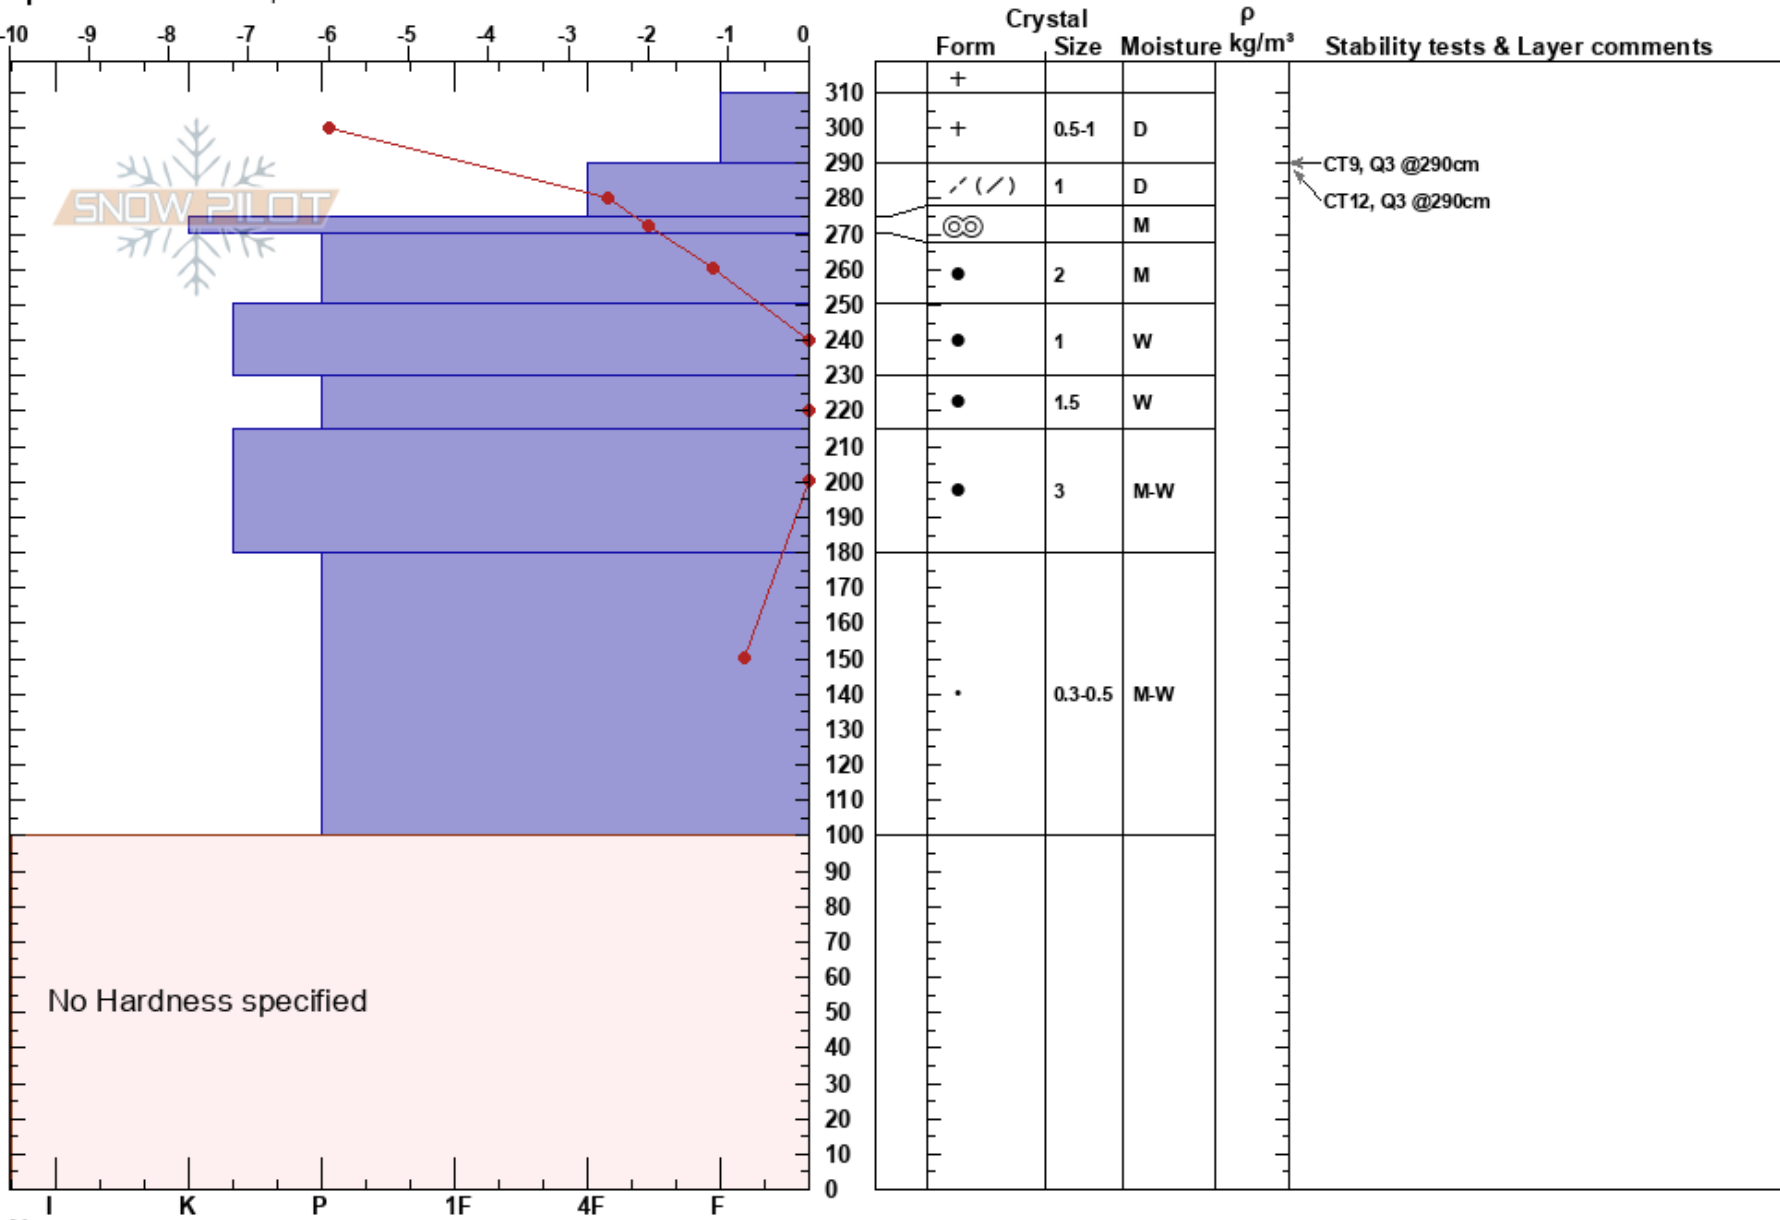

2nd terrace bottom
 Rila
 Bulgaria
 Elevation: 2279 m
 Aspect: N

Kaloyan Peychev
 17/01/2021 - 11:00
 Co-ord: 42.17501N, 23.37466E
 Slope Angle: 33°
 Wind Loading: no

Stability: Very Good HS:310
 Air Temperature: -19.9°C PF:30
 Sky Cover: OVC PS:30
 Precipitation: NO
 Wind: N Calm

Layer Notes:

Specifics: We skied slope

No Hardness specified

Notes: