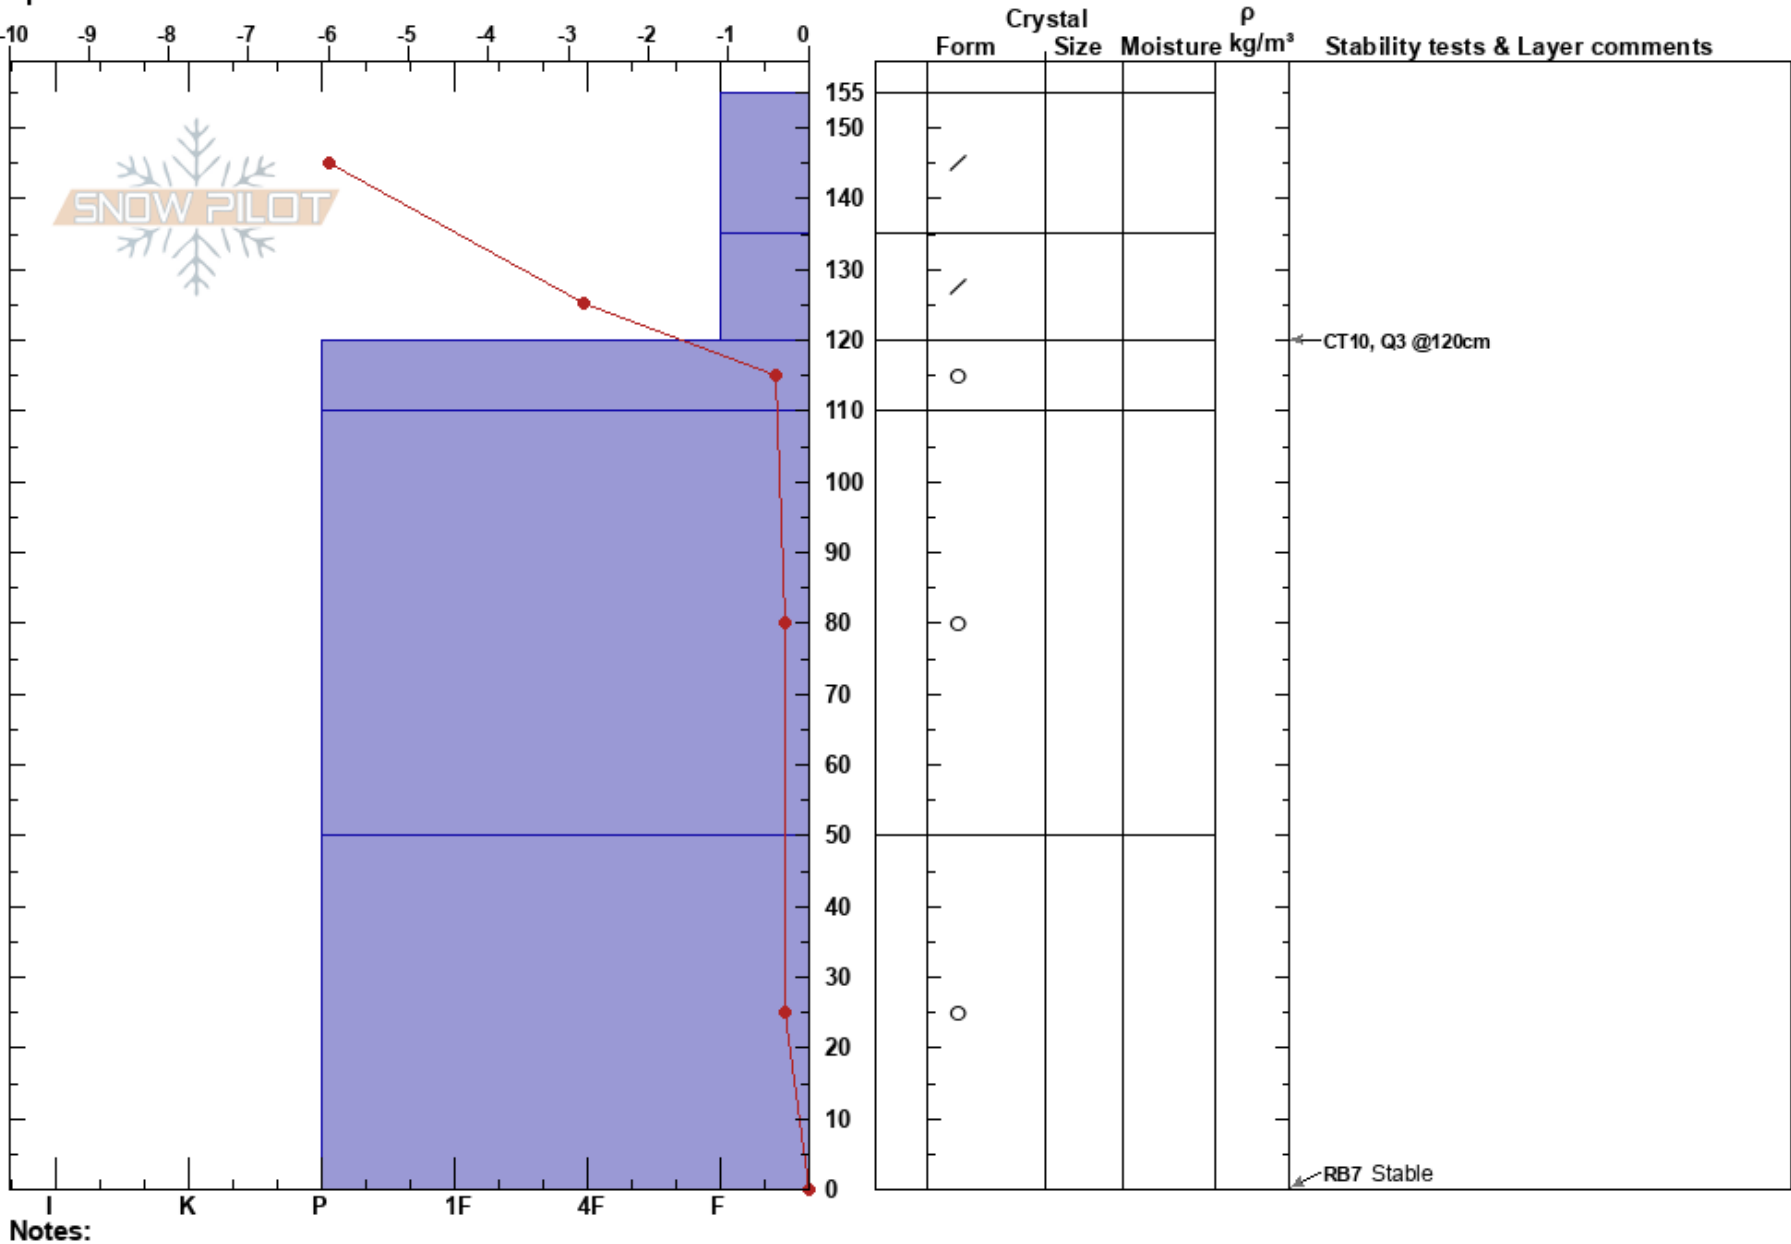

Malyo 2nd Terrace NE
 Rila
 Bulgaria
 Elevation: 2280 m
 Aspect: NE
 Specifics:

Petar Raykov
 17/01/2021 - 11:00
 Co-ord: 42.10377N, 23.22208E
 Slope Angle: 30°
 Wind Loading: previous

Stability:
 Air Temperature: -13.7°C
 Sky Cover: BKN
 Precipitation: NO
 Wind: Calm

Layer Notes:
 155-135cm: Problematic layer

Notes: