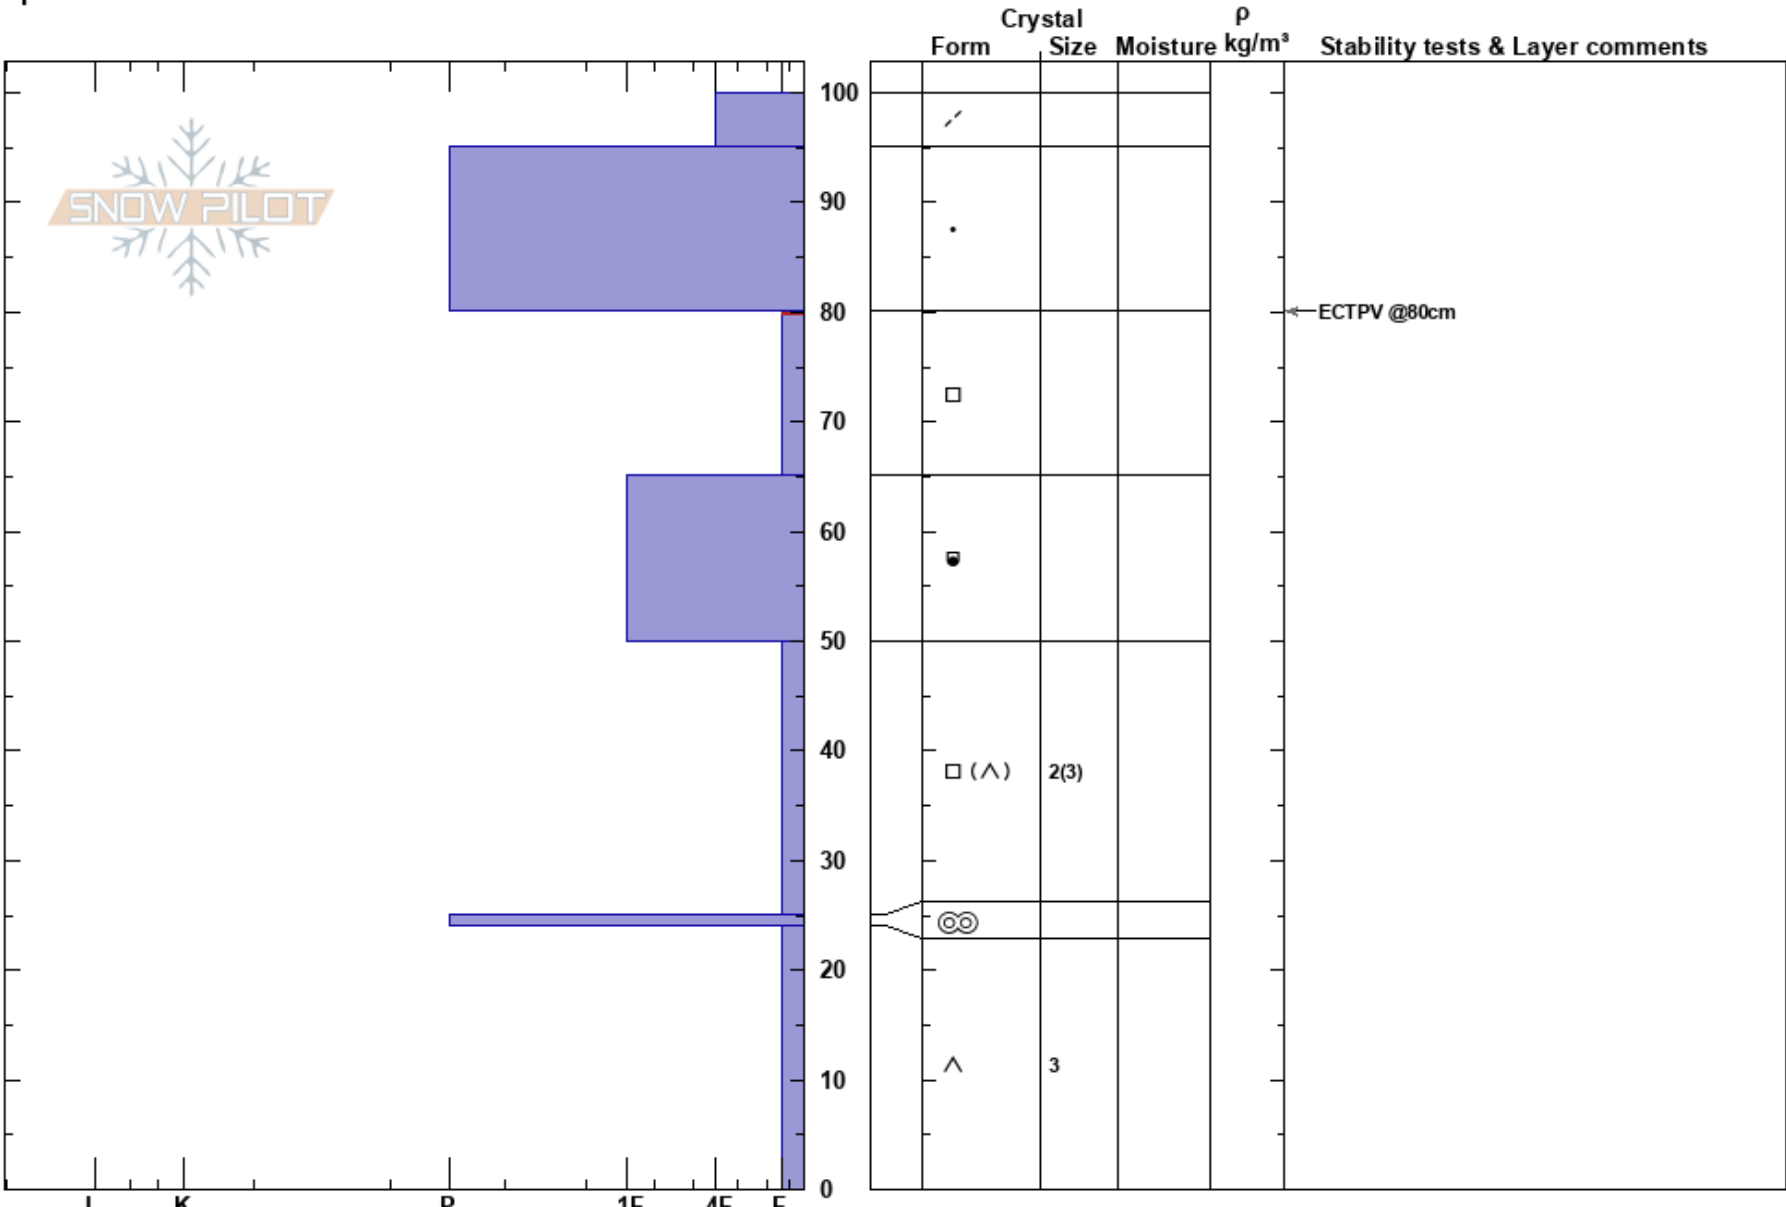

Glacier Mt
 Vail/Summit County
 CO
 Elevation: 11426 ft
 Aspect: E
 Specifics:

Kreston Rohrig
 01/17/2021 - 1:00pm
 Co-ord: 39.56907N, -105.87203W
 Slope Angle:
 Wind Loading:

Stability:
 Air Temperature:
 Sky Cover: OVC
 Precipitation:
 Wind: NW Moderate

HS:100
 80-65cm:Problematic layer

Notes: