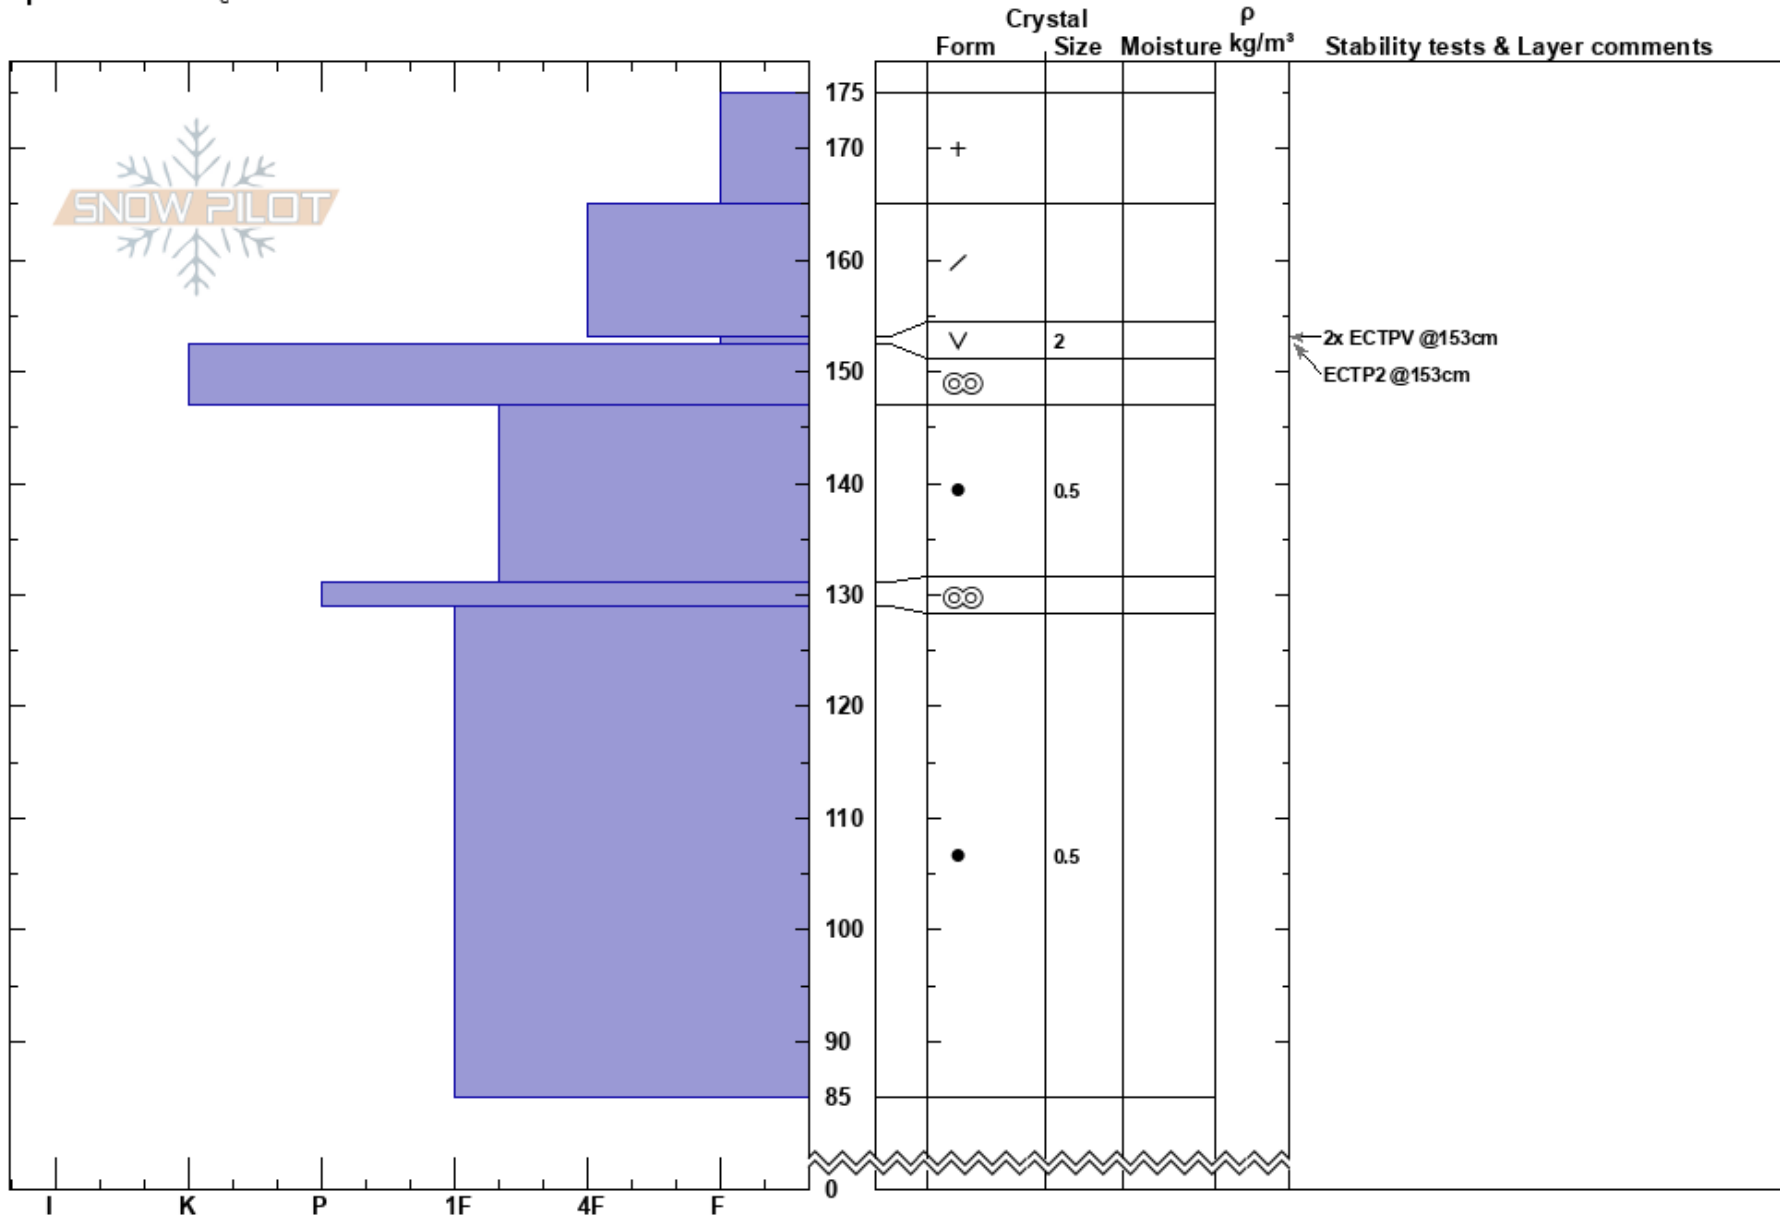

Rasta Chutes East
 Cooke City
 MT
 Elevation: 9700 ft
 Aspect: 190°
 Specifics: Cracking

Dave Zinn
 01/17/2021 - 2:30am
 Co-ord: 45.07059N, -109.94497W
 Slope Angle: 30°
 Wind Loading: no

Stability: Good
 Air Temperature:
 Sky Cover: OVC
 Precipitation: S1
 Wind: W Light Breeze

HS:175
 PS: 15 153-152.5cm:Problematic layer

Notes: