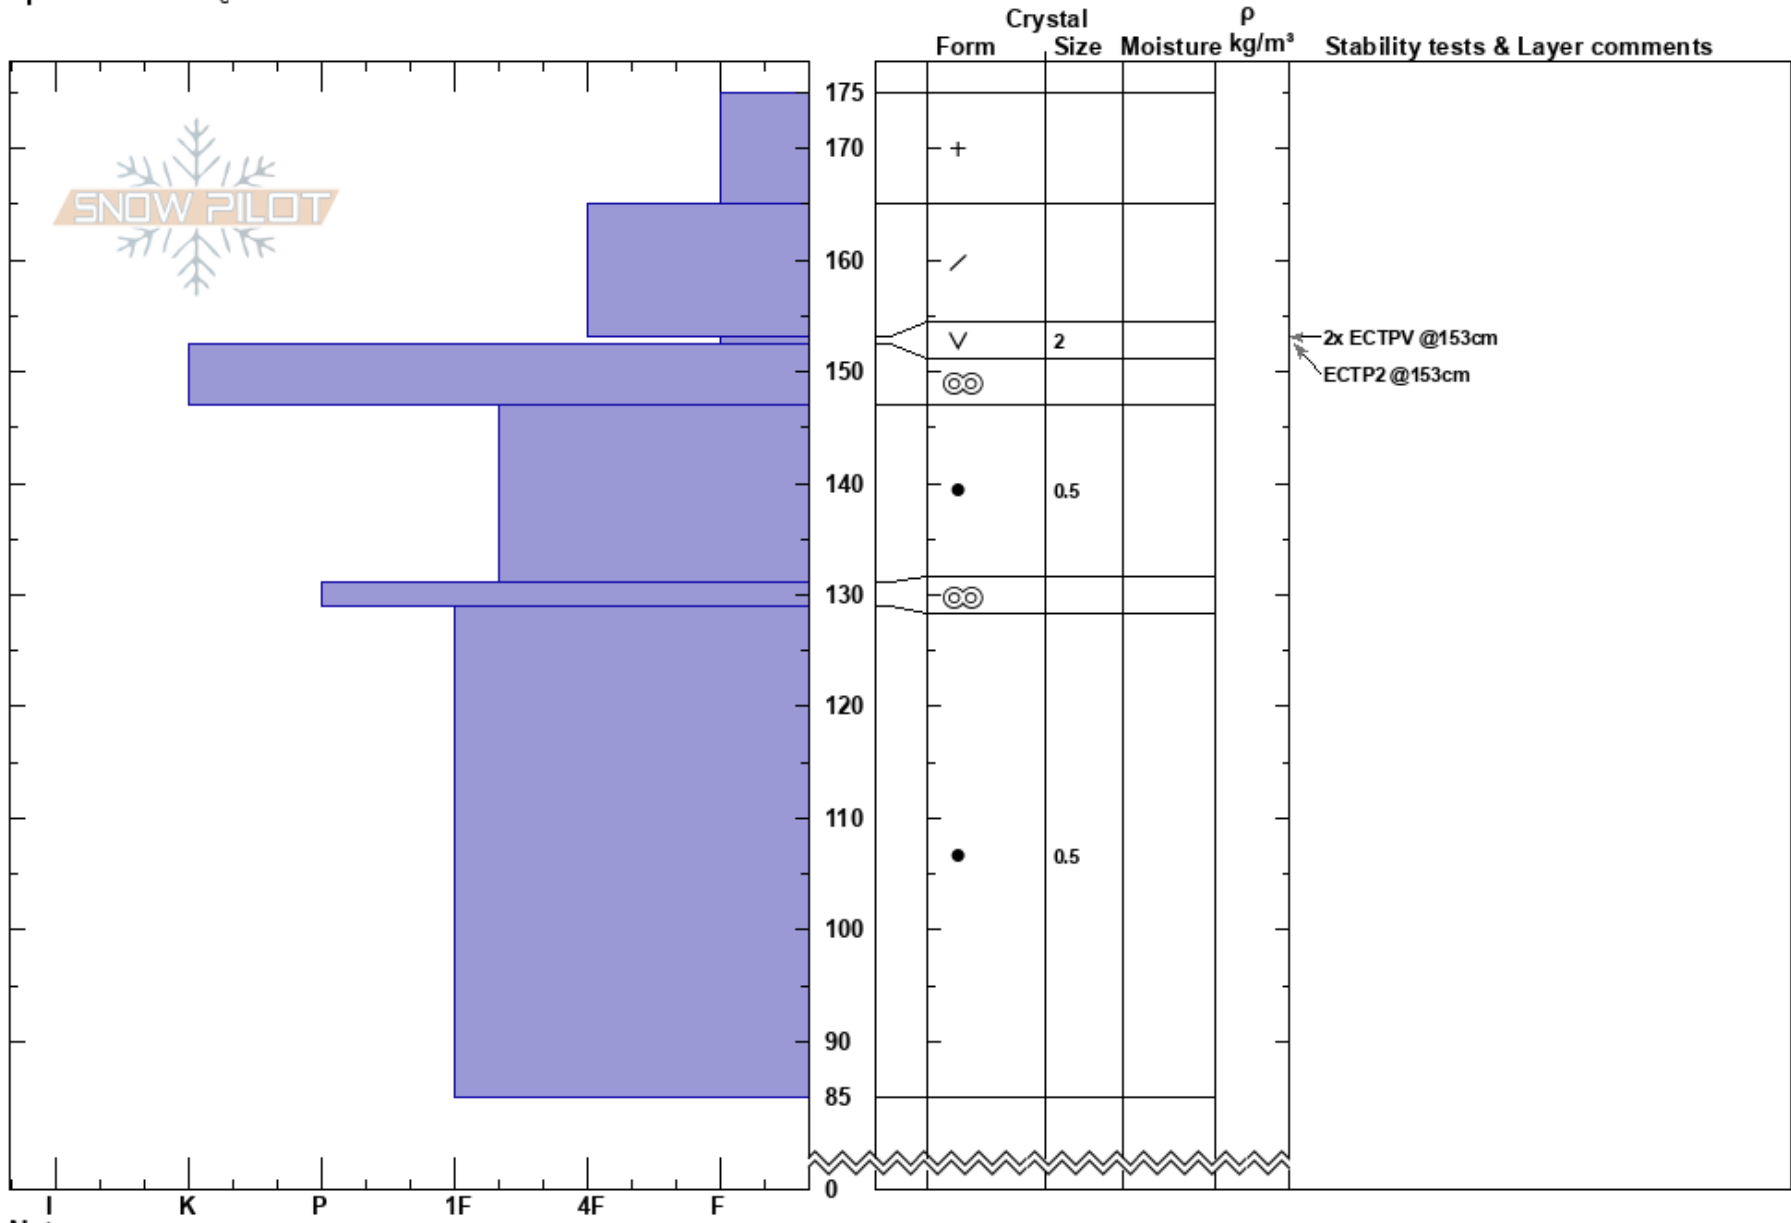

Rasta Chutes East
 Cooke City
 MT
 Elevation: 9700 ft
 Aspect: 190°
 Specifics: Cracking

Dave Zinn
 01/17/2021 - 2:30am
 Co-ord: 45.07059N, -109.94497W
 Slope Angle: 30°
 Wind Loading: no

Stability: Good
 Air Temperature:
 Sky Cover: OVC
 Precipitation: S1
 Wind: W Light Breeze

HS:175
 PS: 15 153-152.5cm:Problematic layer

Notes: