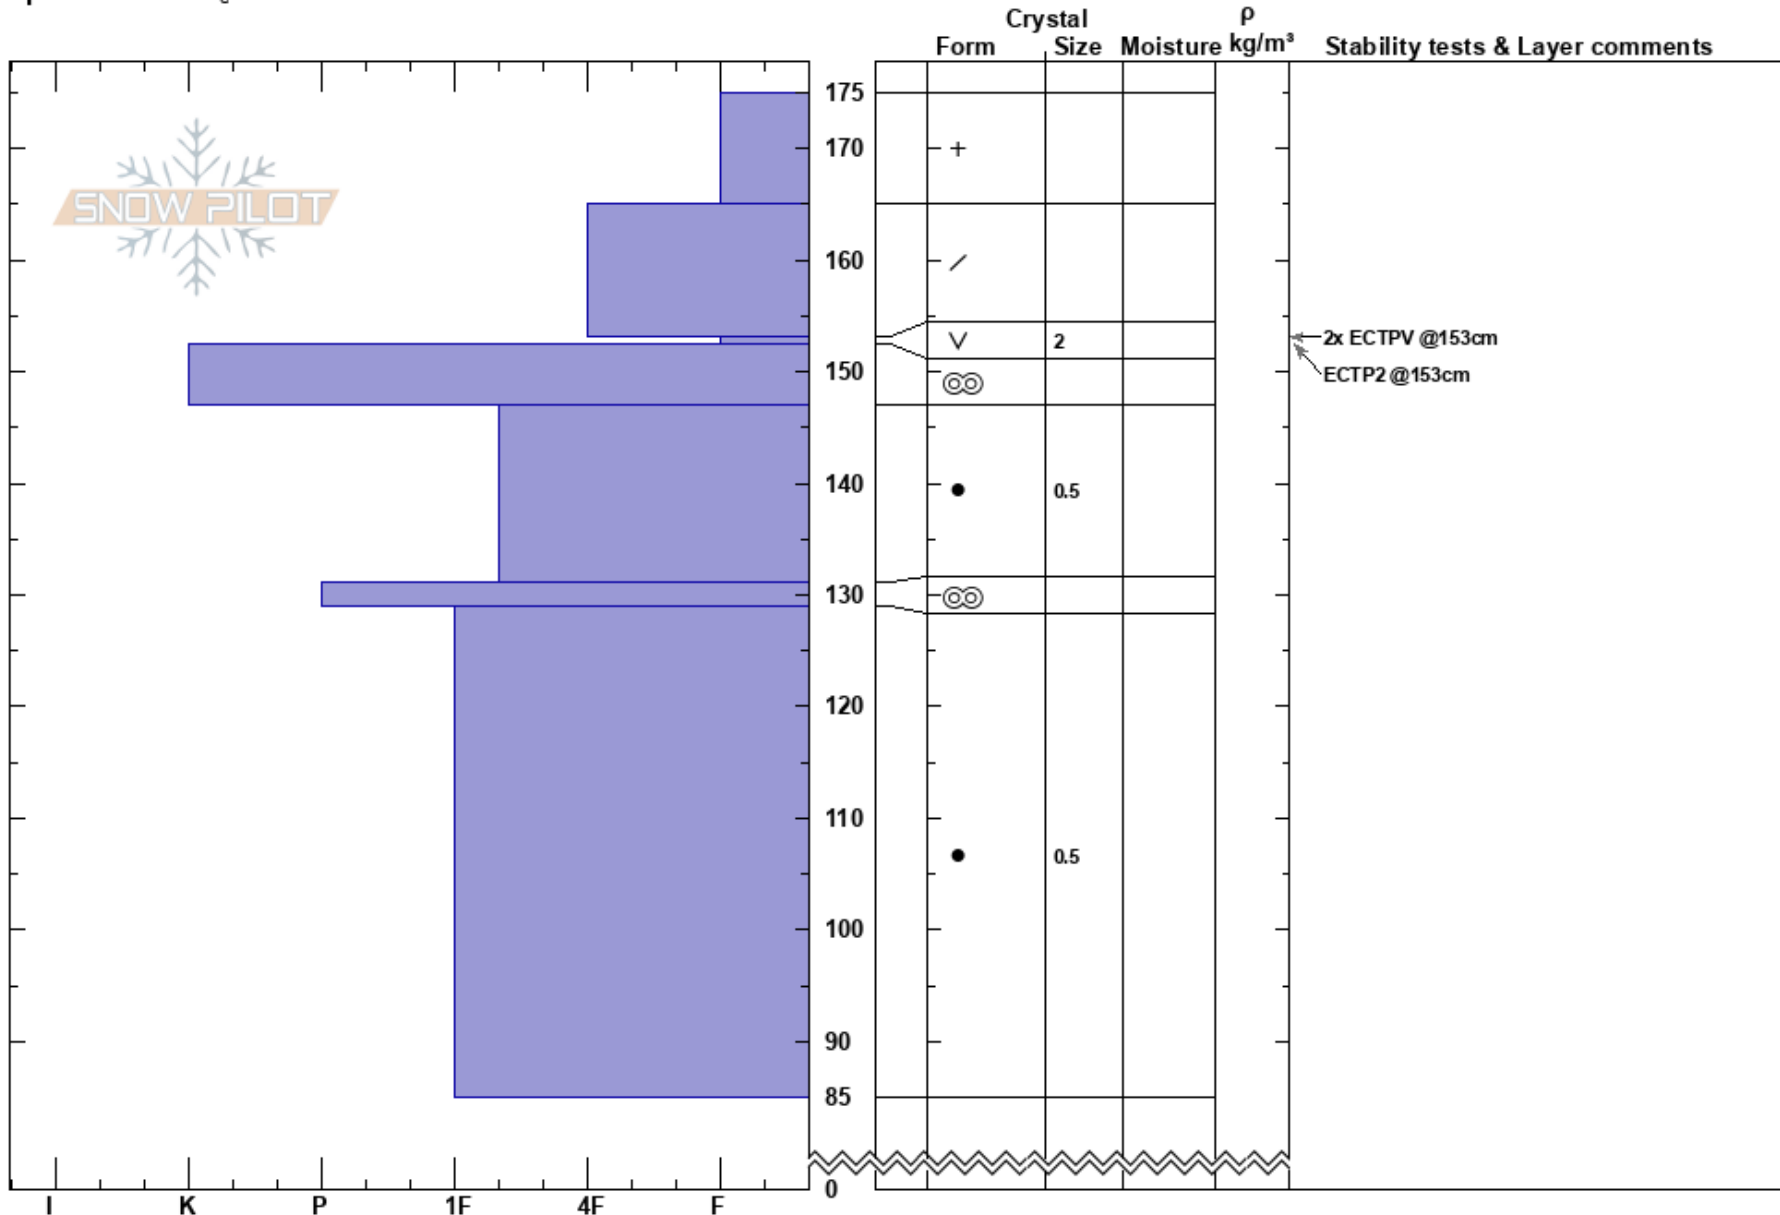

Rasta Chutes East
 Cooke City
 MT
 Elevation: 9700 ft
 Aspect: 190°
 Specifics: Cracking

Dave Zinn
 01/17/2021 - 2:30am
 Co-ord: 45.07059N, -109.94497W
 Slope Angle: 30°
 Wind Loading: no

Stability: Good
 Air Temperature:
 PS: 15 153-152.5cm:Problematic layer
 Sky Cover: OVC
 Precipitation: S1
 Wind: W Light Breeze