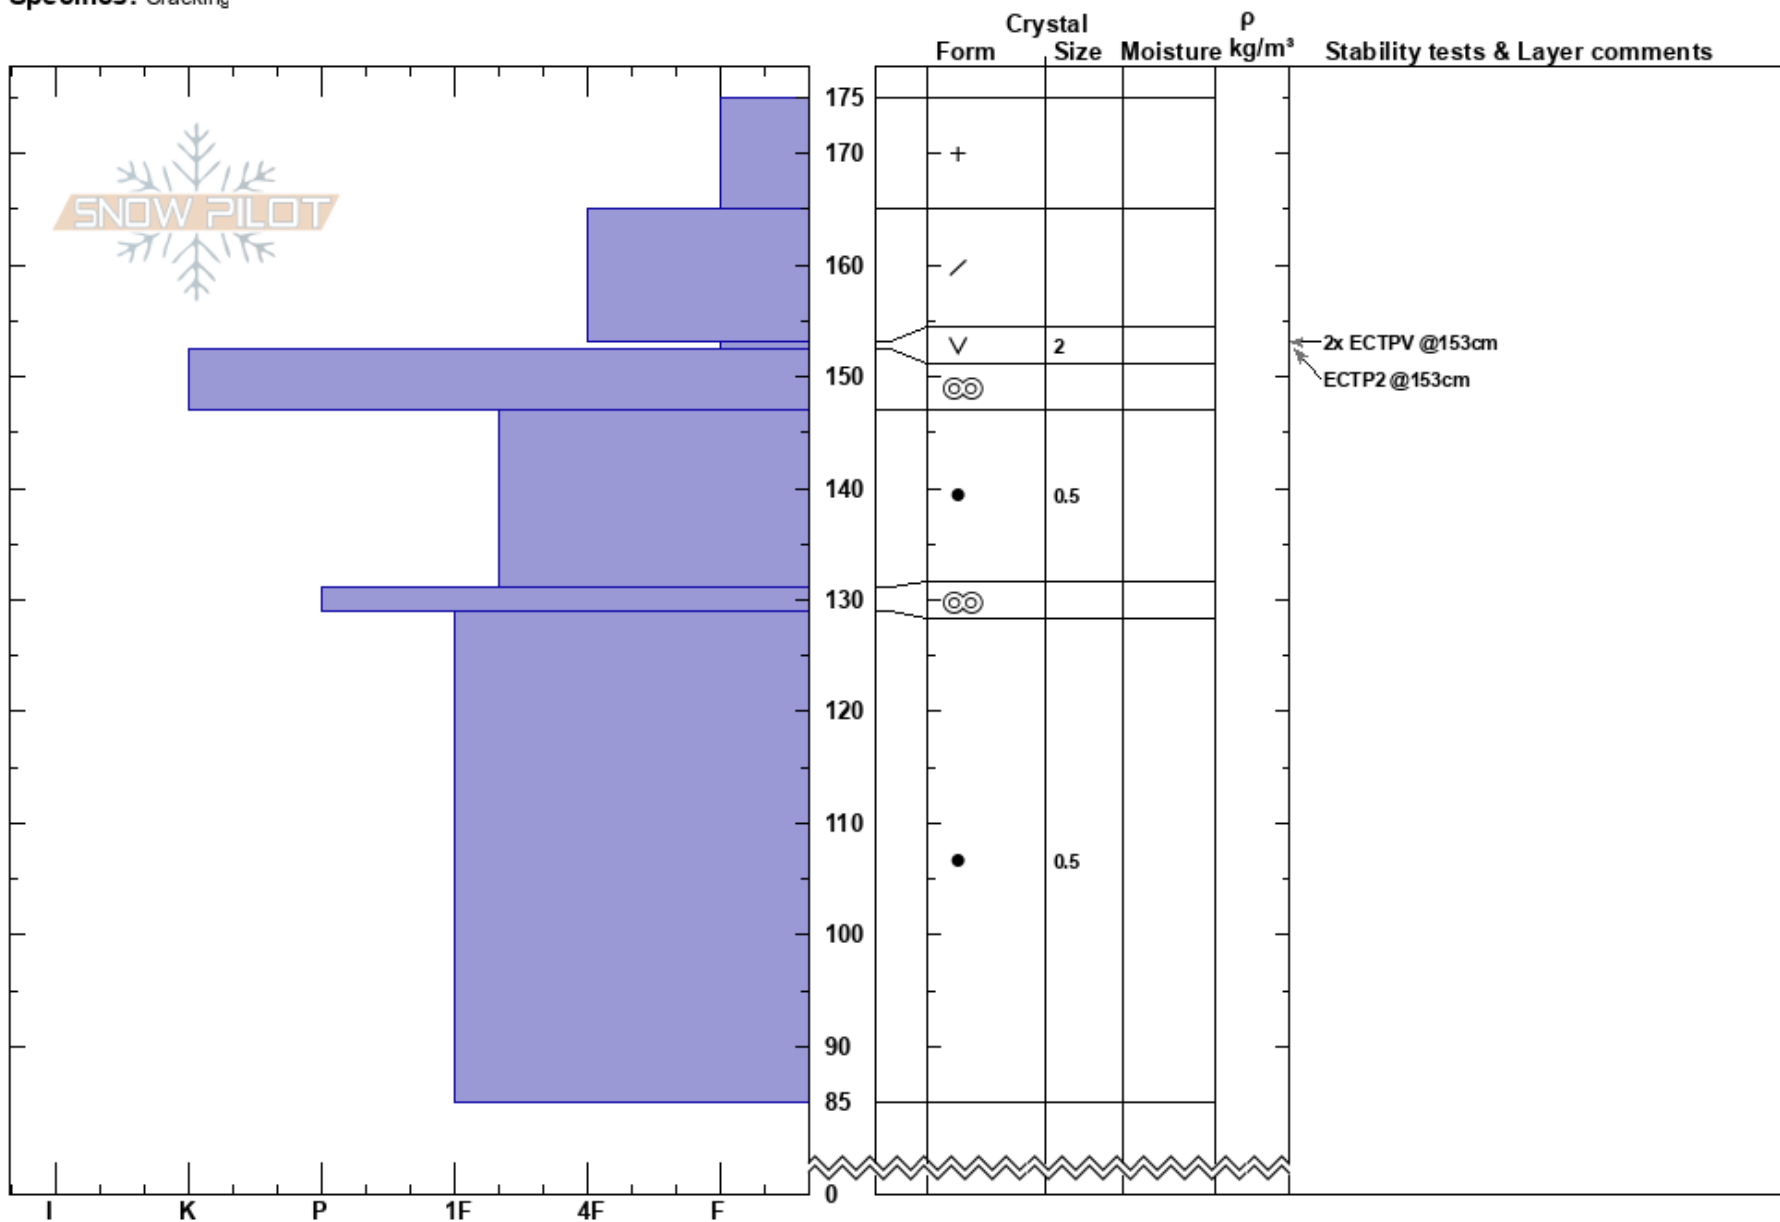

Rasta Chutes East
 Cooke City
 MT
 Elevation: 9700 ft
 Aspect: 190°
 Specifics: Cracking

Dave Zinn
 01/17/2021 - 2:30am
 Co-ord: 45.07059N, -109.94497W
 Slope Angle: 30°
 Wind Loading: no

Stability: Good
 Air Temperature:
 PS: 15 153-152.5cm:Problematic layer
 Sky Cover: OVC
 Precipitation: S1
 Wind: W Light Breeze