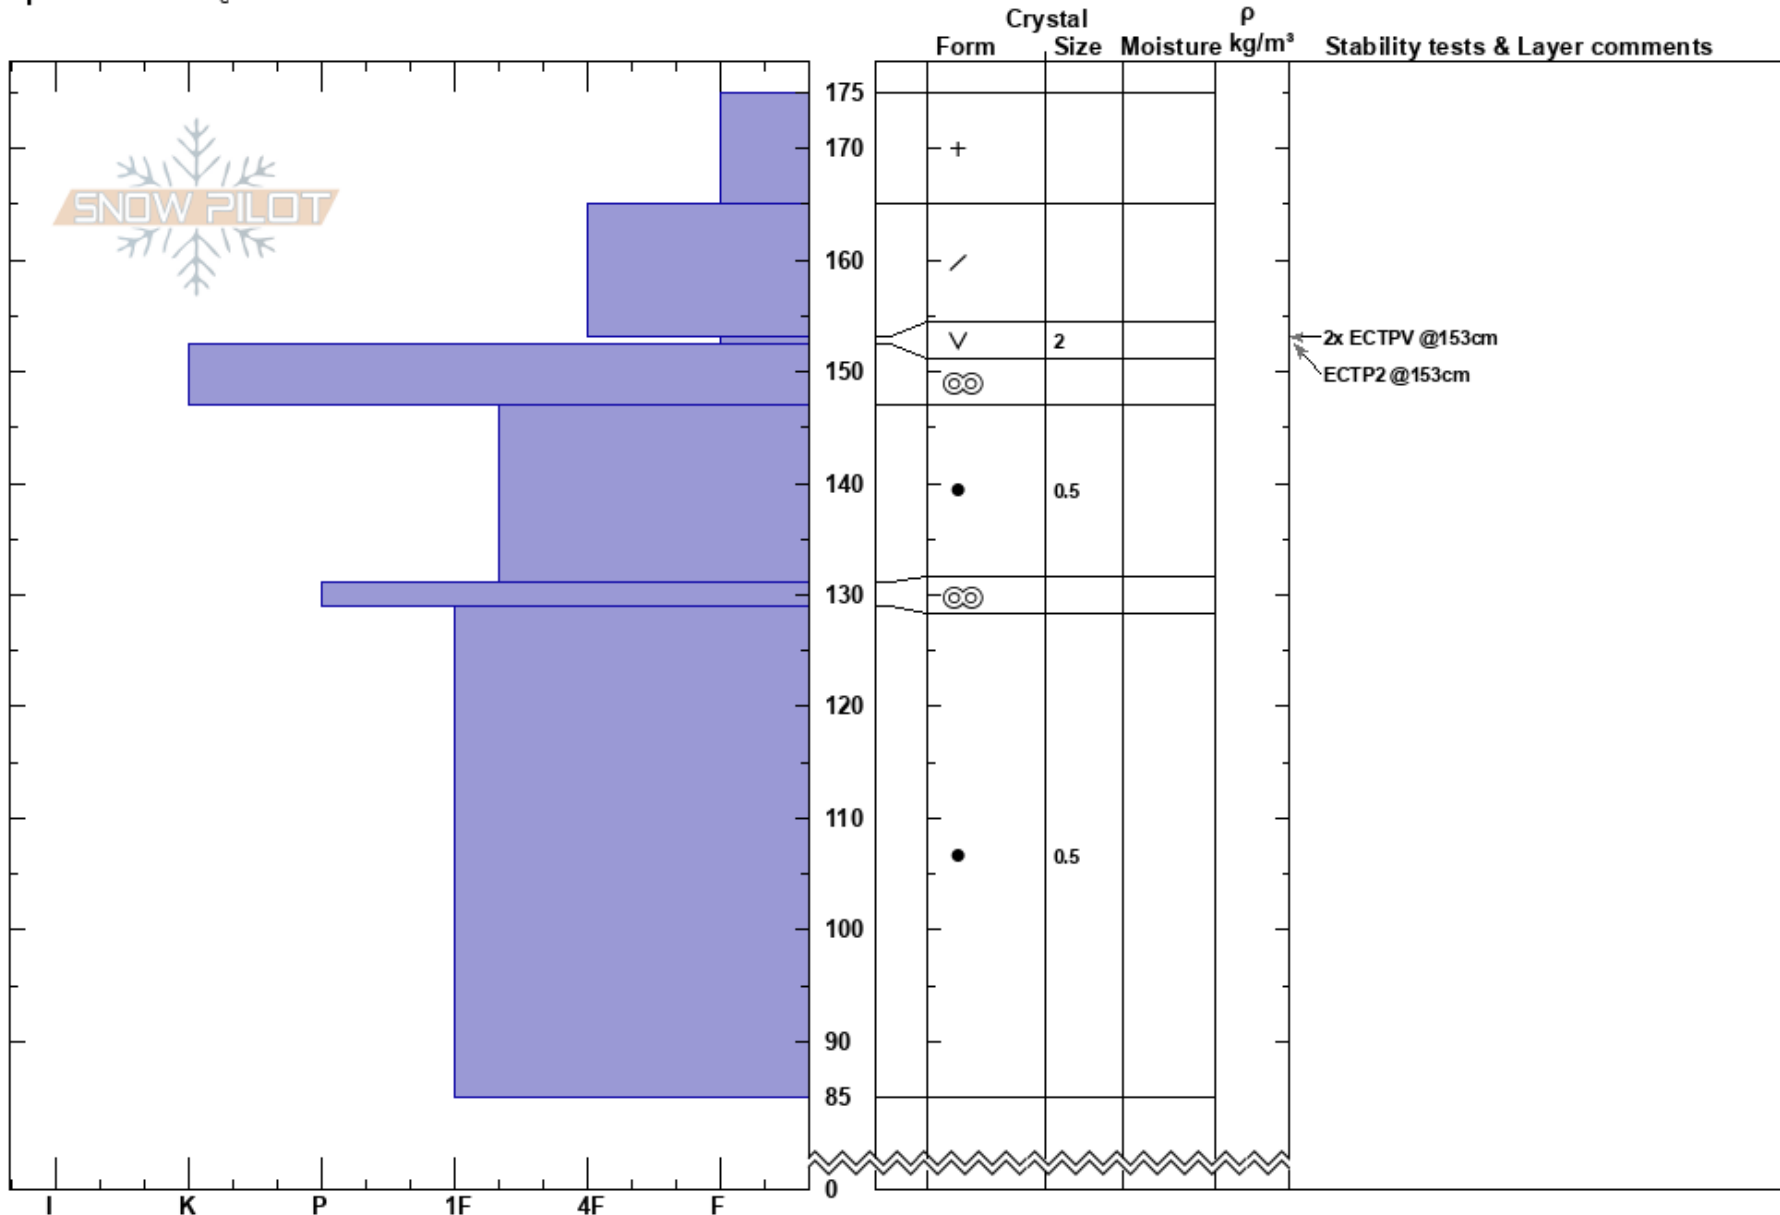

Rasta Chutes East  
 Cooke City  
 MT  
 Elevation: 9700 ft  
 Aspect: 190°  
 Specifics: Cracking

Dave Zinn  
 01/17/2021 - 2:30am  
 Co-ord: 45.07059N, -109.94497W  
 Slope Angle: 30°  
 Wind Loading: no

Stability: Good  
 Air Temperature:  
 PS: 15 153-152.5cm:Problematic layer  
 Sky Cover: OVC  
 Precipitation: S1  
 Wind: W Light Breeze

Notes: