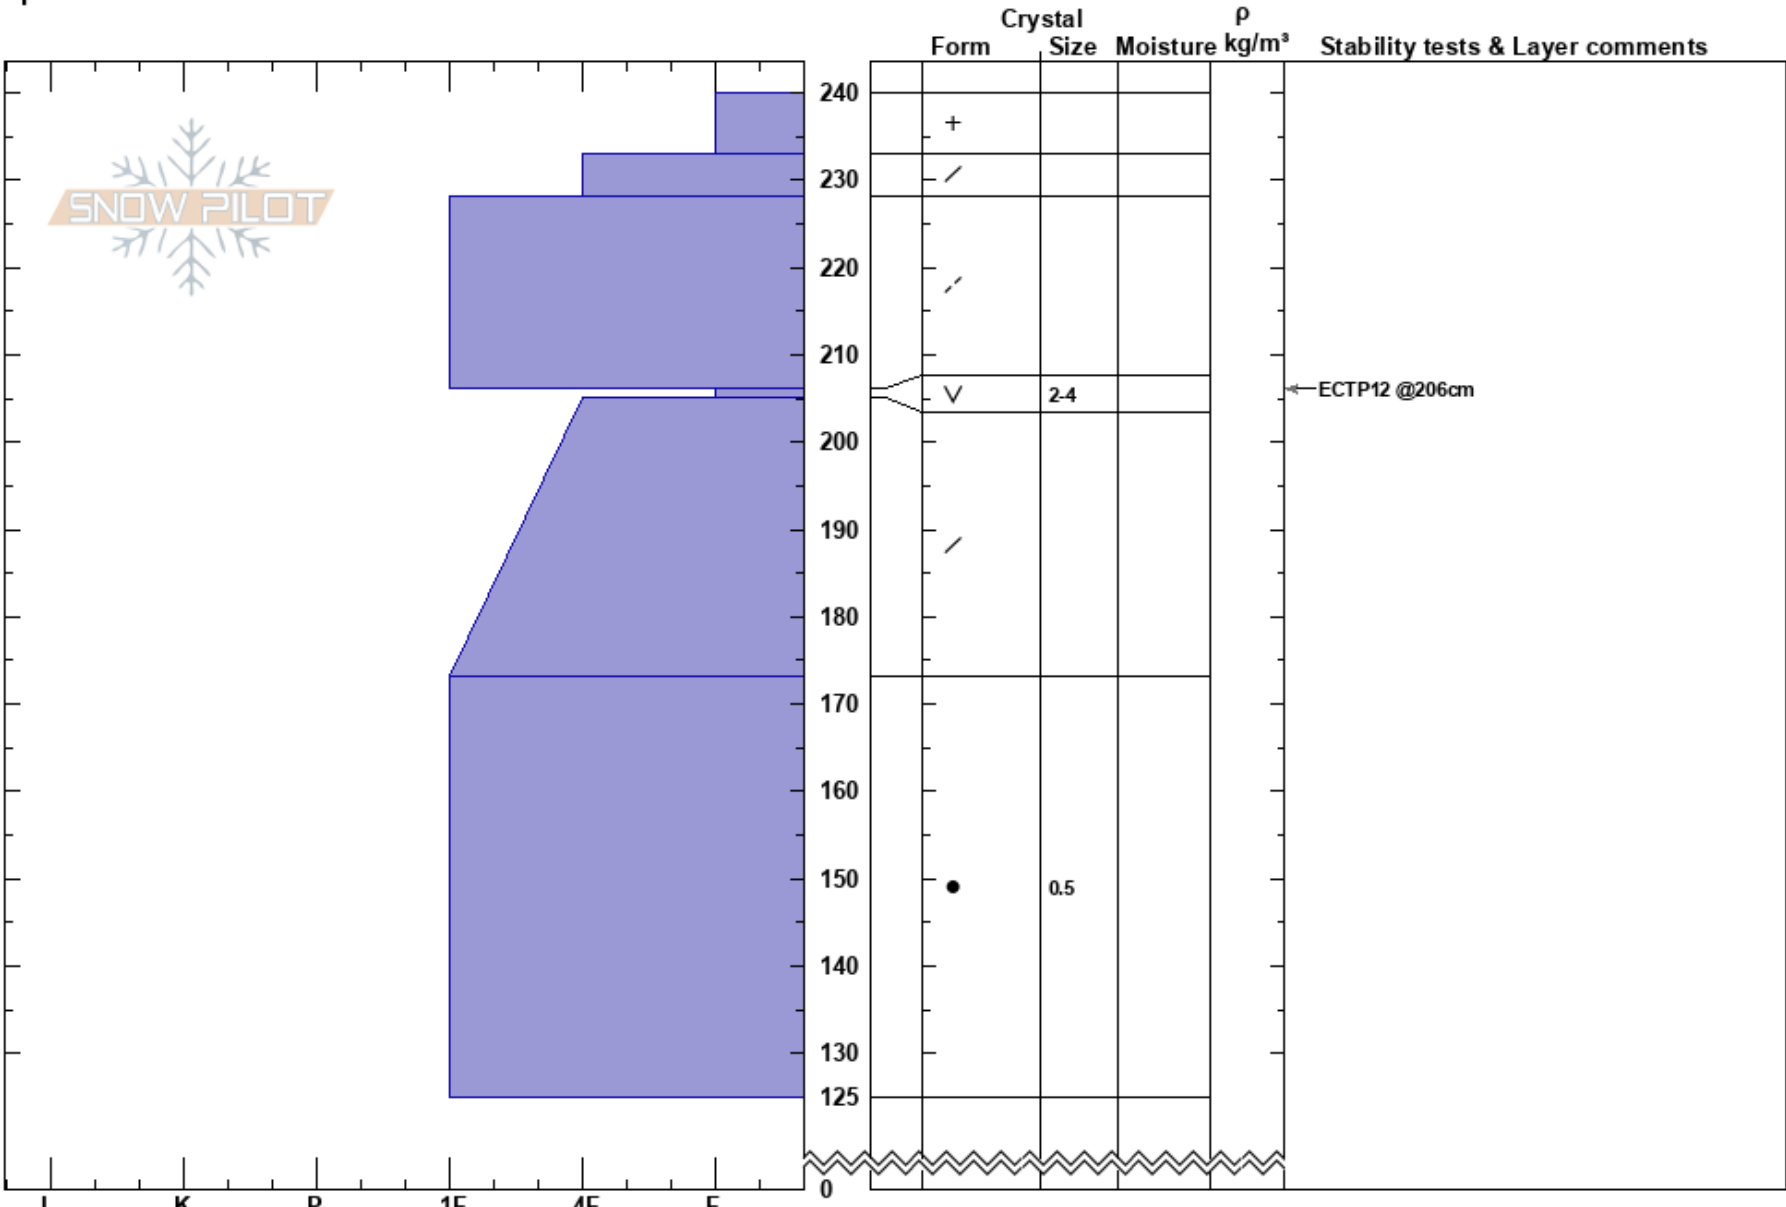

Almost Died
 Cooke City
 MT
 Elevation: 9500 ft
 Aspect: 60°
 Specifics:

Dave Zinn
 01/17/2021 - 12:00pm
 Co-ord: 45.04964N, -109.93092W
 Slope Angle: 30°
 Wind Loading: previous

Stability: Fair
 Air Temperature:
 Sky Cover: OVC
 Precipitation: S-1
 Wind: W Light Breeze

HS:240
 PF:40 206-205cm:Problematic layer

Notes: