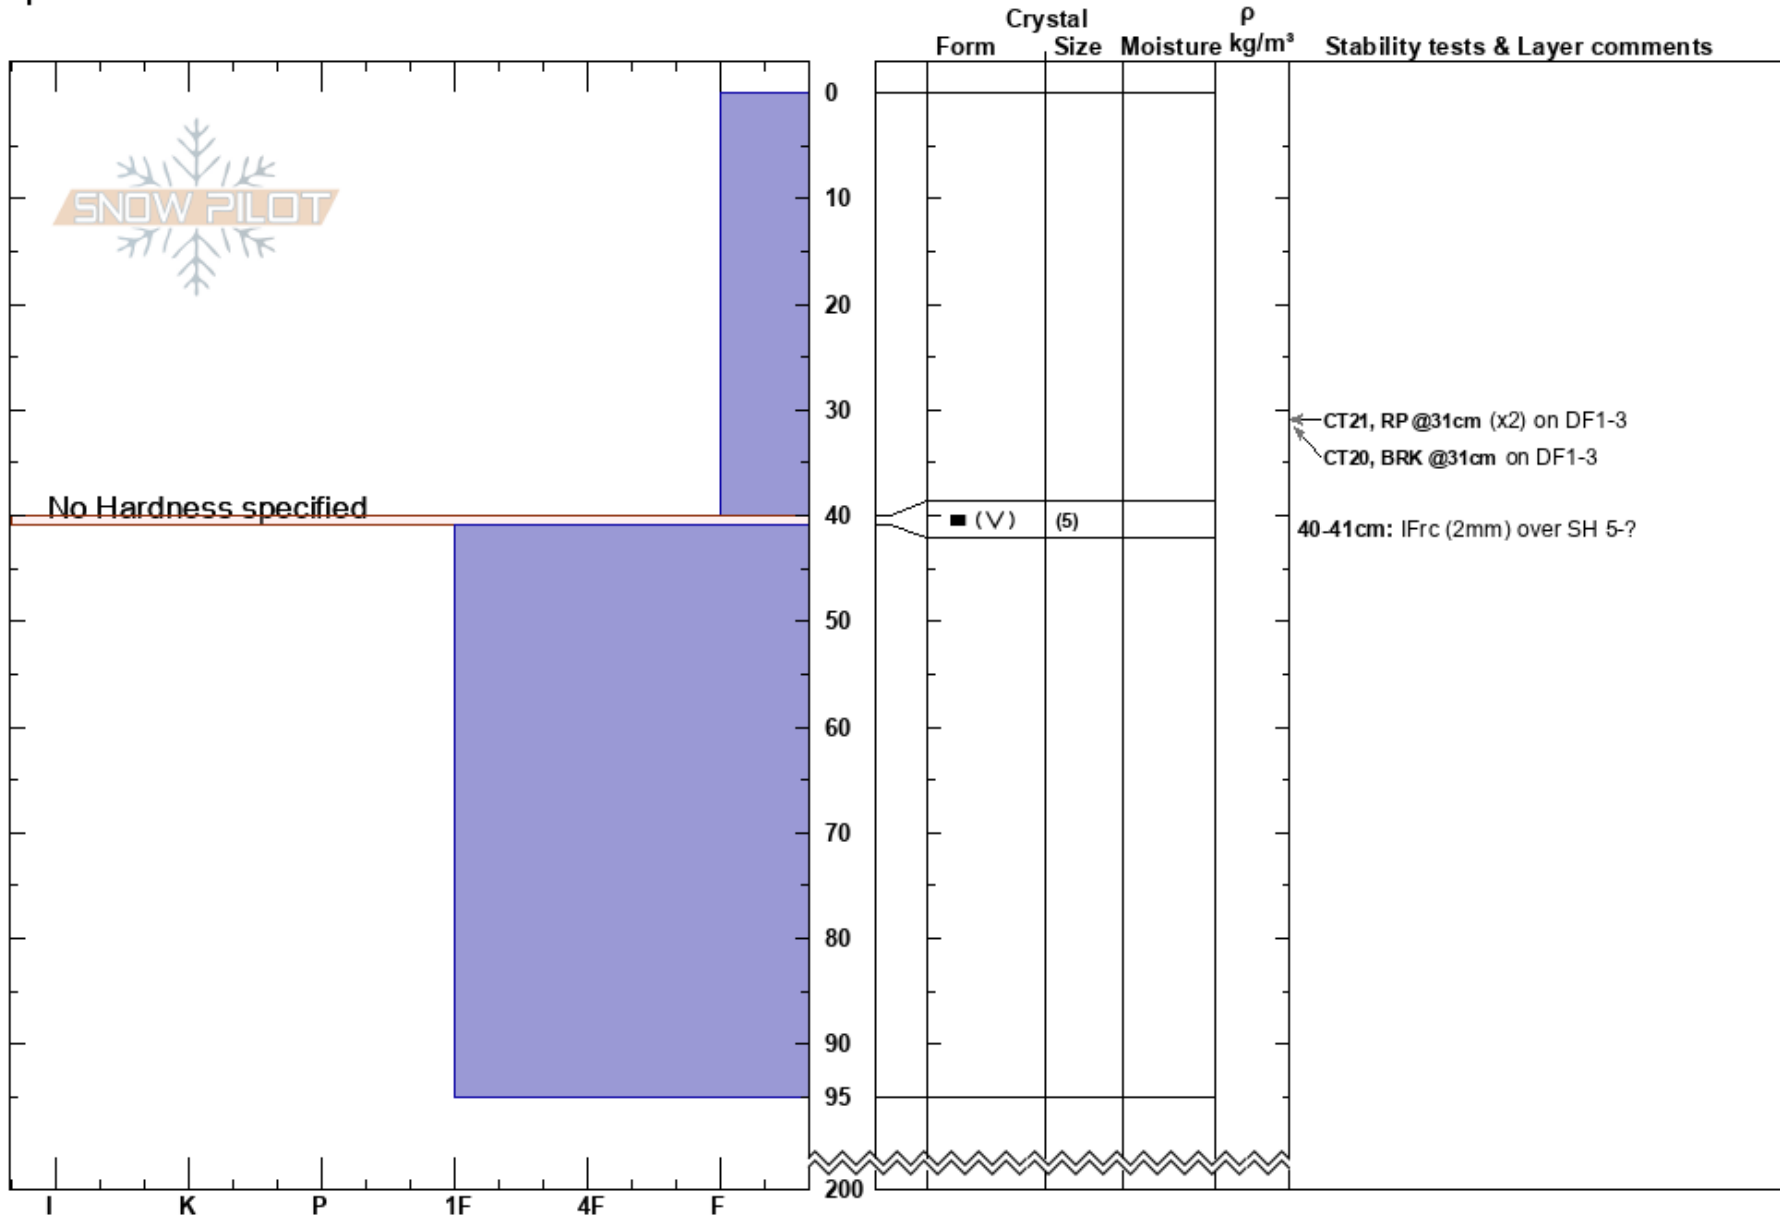

Corner #5
 Selkirks
 BC
 Elevation: 1500 m
 Aspect: E
 Specifics:

Bert Middelburg
 14/01/2021 - 10:40
 Co-ord: 11U 462466W 5613992N
 Slope Angle: 38°
 Wind Loading:

Stability:
 Air Temperature: -4°C
 Sky Cover: FEW
 Precipitation: NO
 Wind: Calm

HS:200
 Layer Notes:
 40-41cm: IFrc (2mm) over SH 5-?
 40-41cm: Problematic layer

Notes: opening beside road surrounded by immature trees