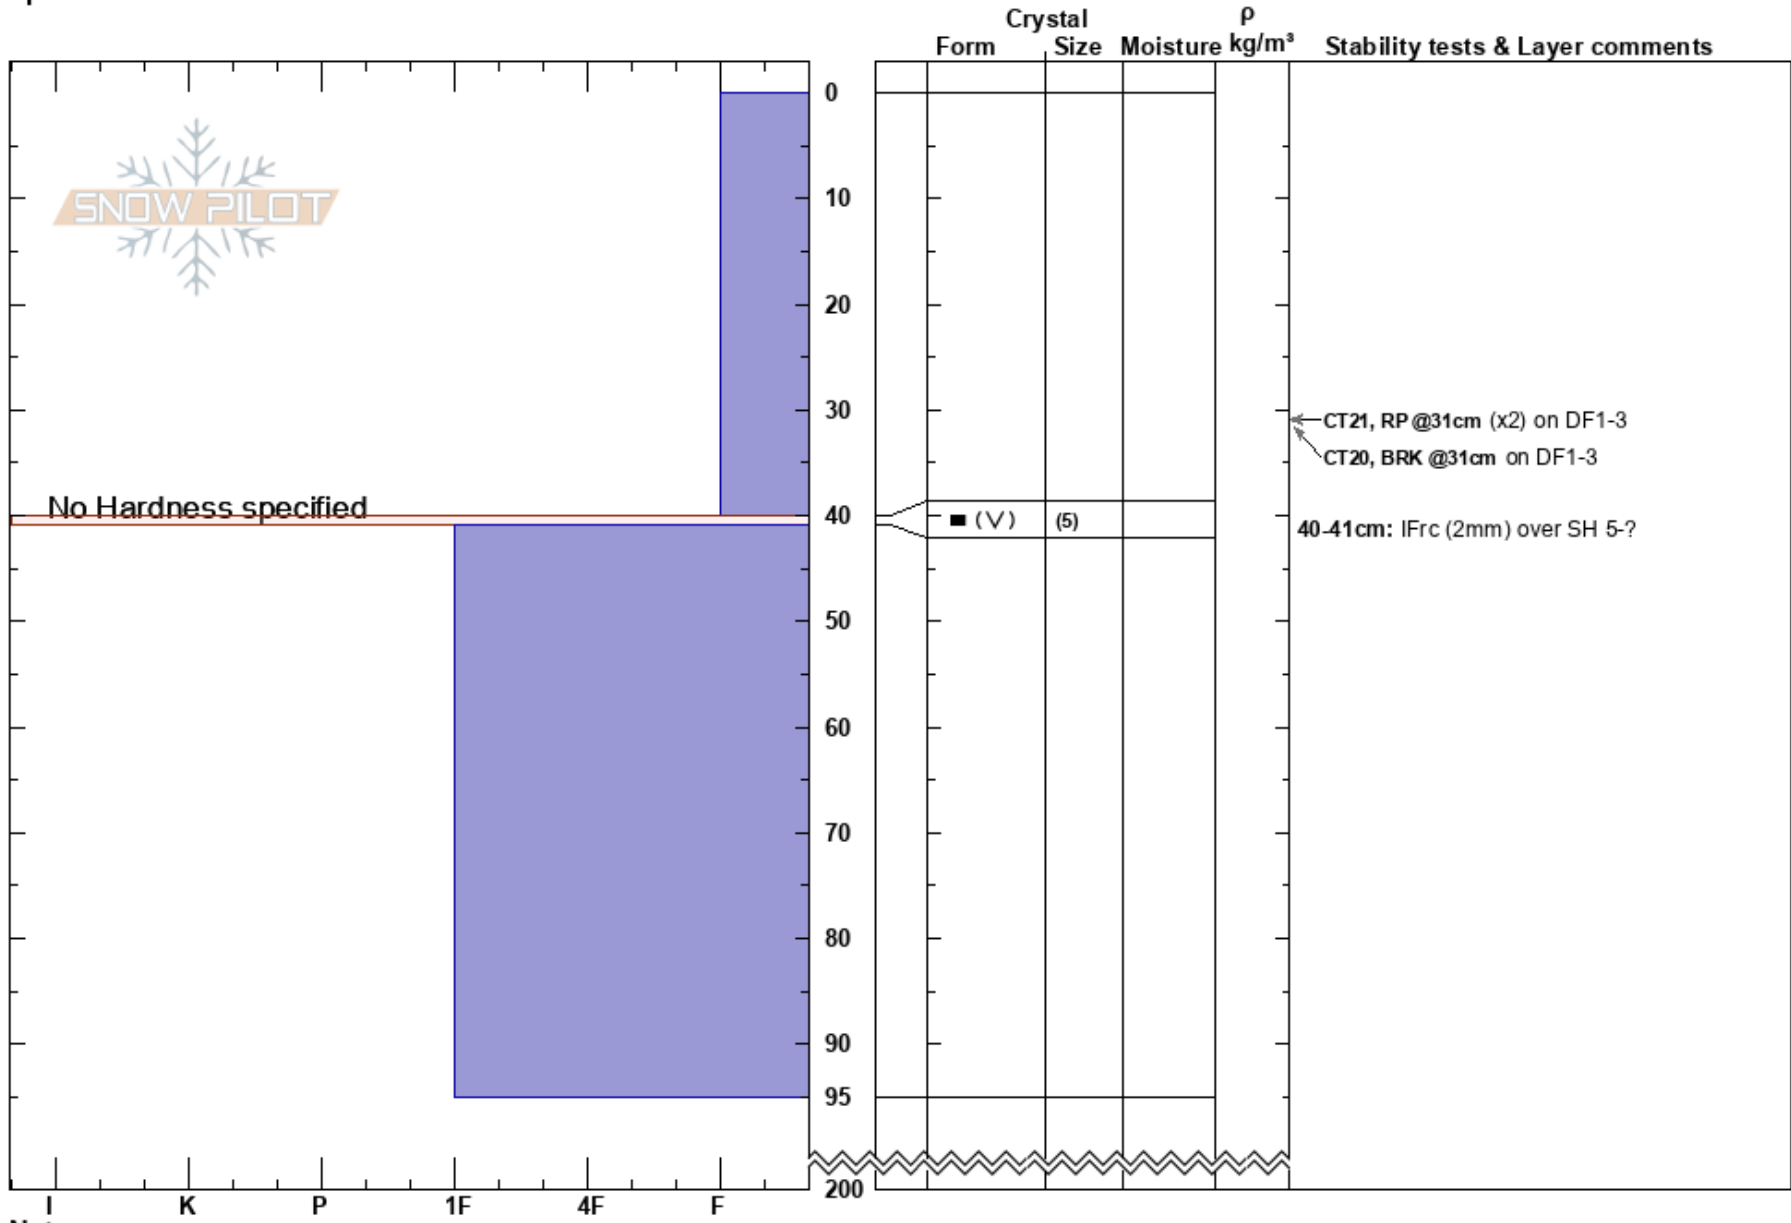

Corner #5  
 Selkirks  
 BC  
 Elevation: 1500 m  
 Aspect: E  
 Specifics:

Bert Middelburg  
 14/01/2021 - 10:40  
 Co-ord: 11U 462466W 5613992N  
 Slope Angle: 38°  
 Wind Loading:

Stability:  
 Air Temperature: -4°C  
 Sky Cover: FEW  
 Precipitation: NO  
 Wind: Calm

HS:200  
 Layer Notes:  
 40-41cm: IFrc (2mm) over SH 5-?  
 40-41cm: Problematic layer

Notes: opening beside road surrounded by immature trees