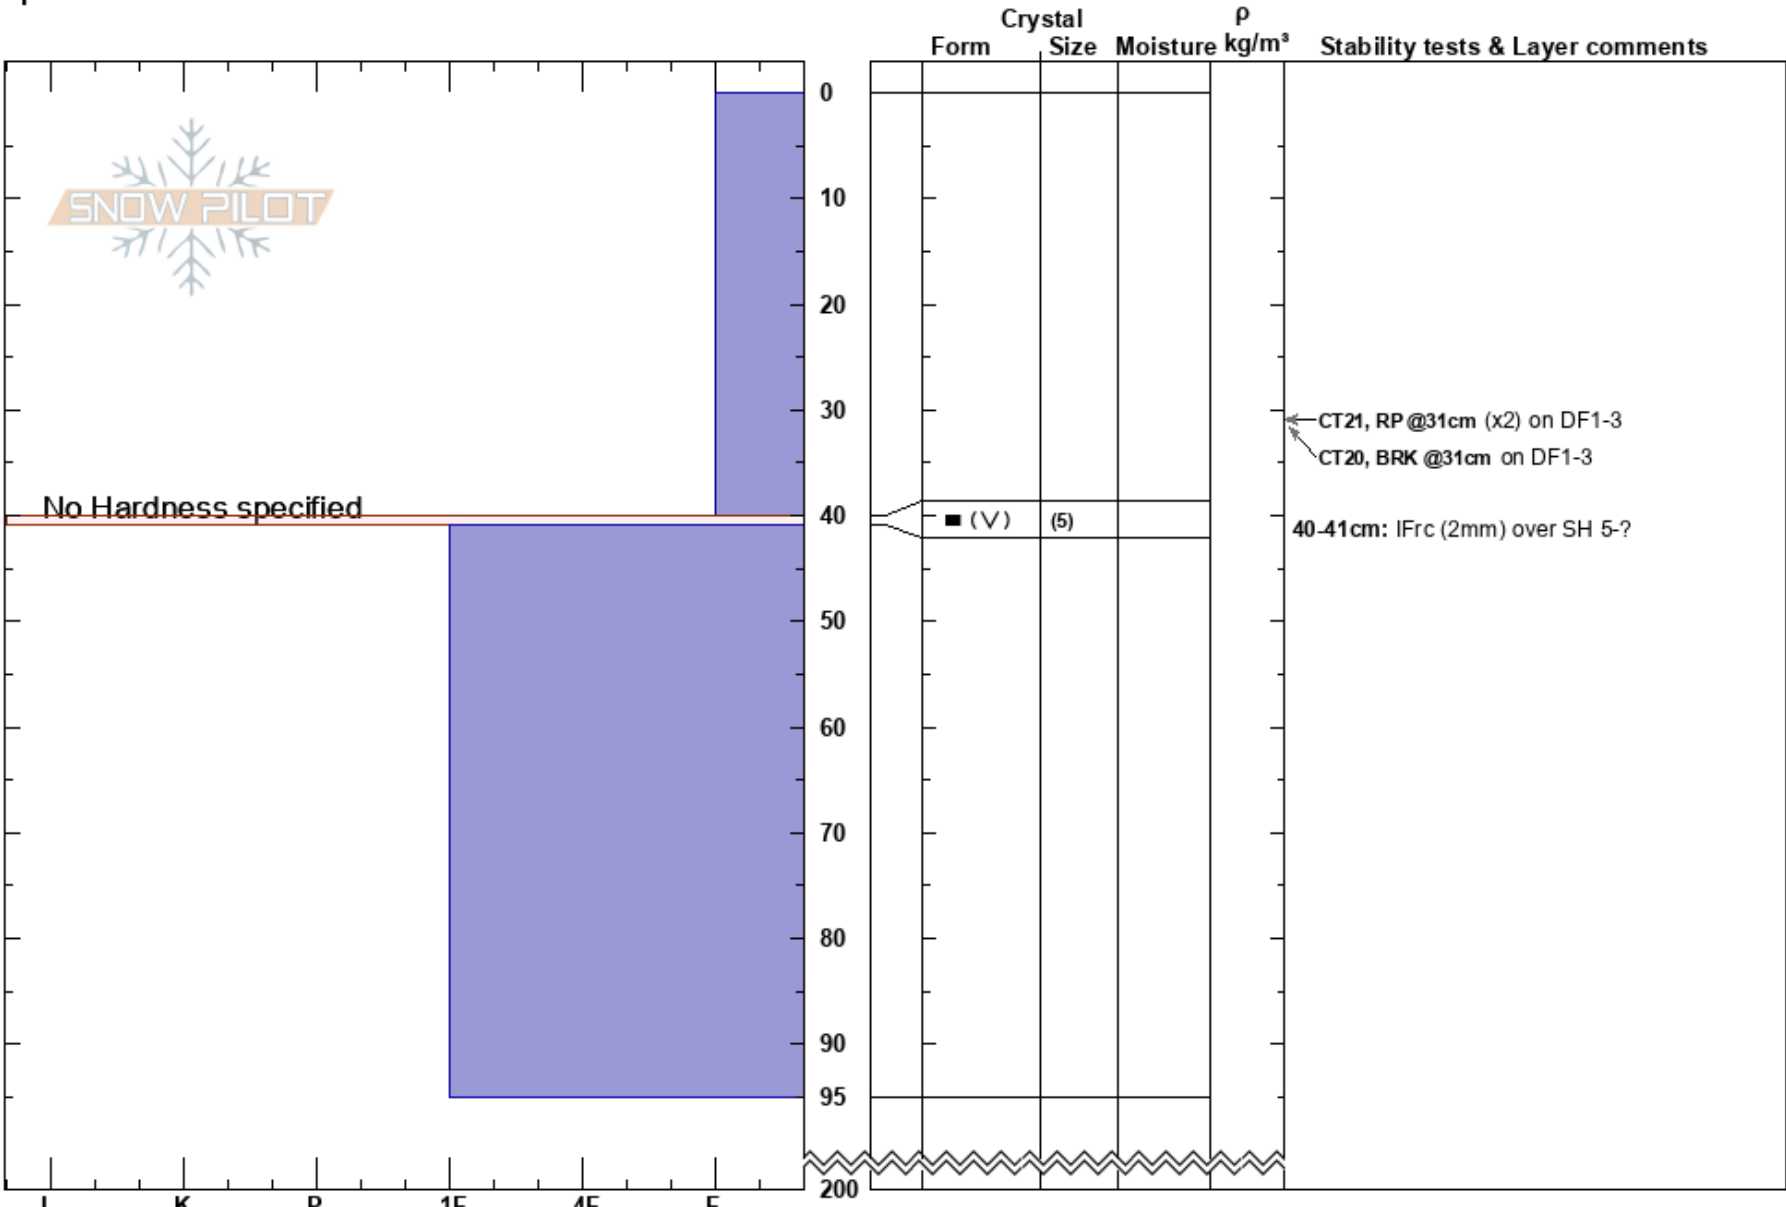

Corner #5
 Selkirks
 BC
 Elevation: 1500 m
 Aspect: E
 Specifics:

Bert Middelburg
 14/01/2021 - 10:40
 Co-ord: 11U 462466W 5613992N
 Slope Angle: 38°
 Wind Loading:

Stability:
 Air Temperature: -4°C
 Sky Cover: FEW
 Precipitation: NO
 Wind: Calm

HS:200
 Layer Notes:
 40-41cm: IFrc (2mm) over SH 5-?
 40-41cm: Problematic layer

Notes: opening beside road surrounded by immature trees