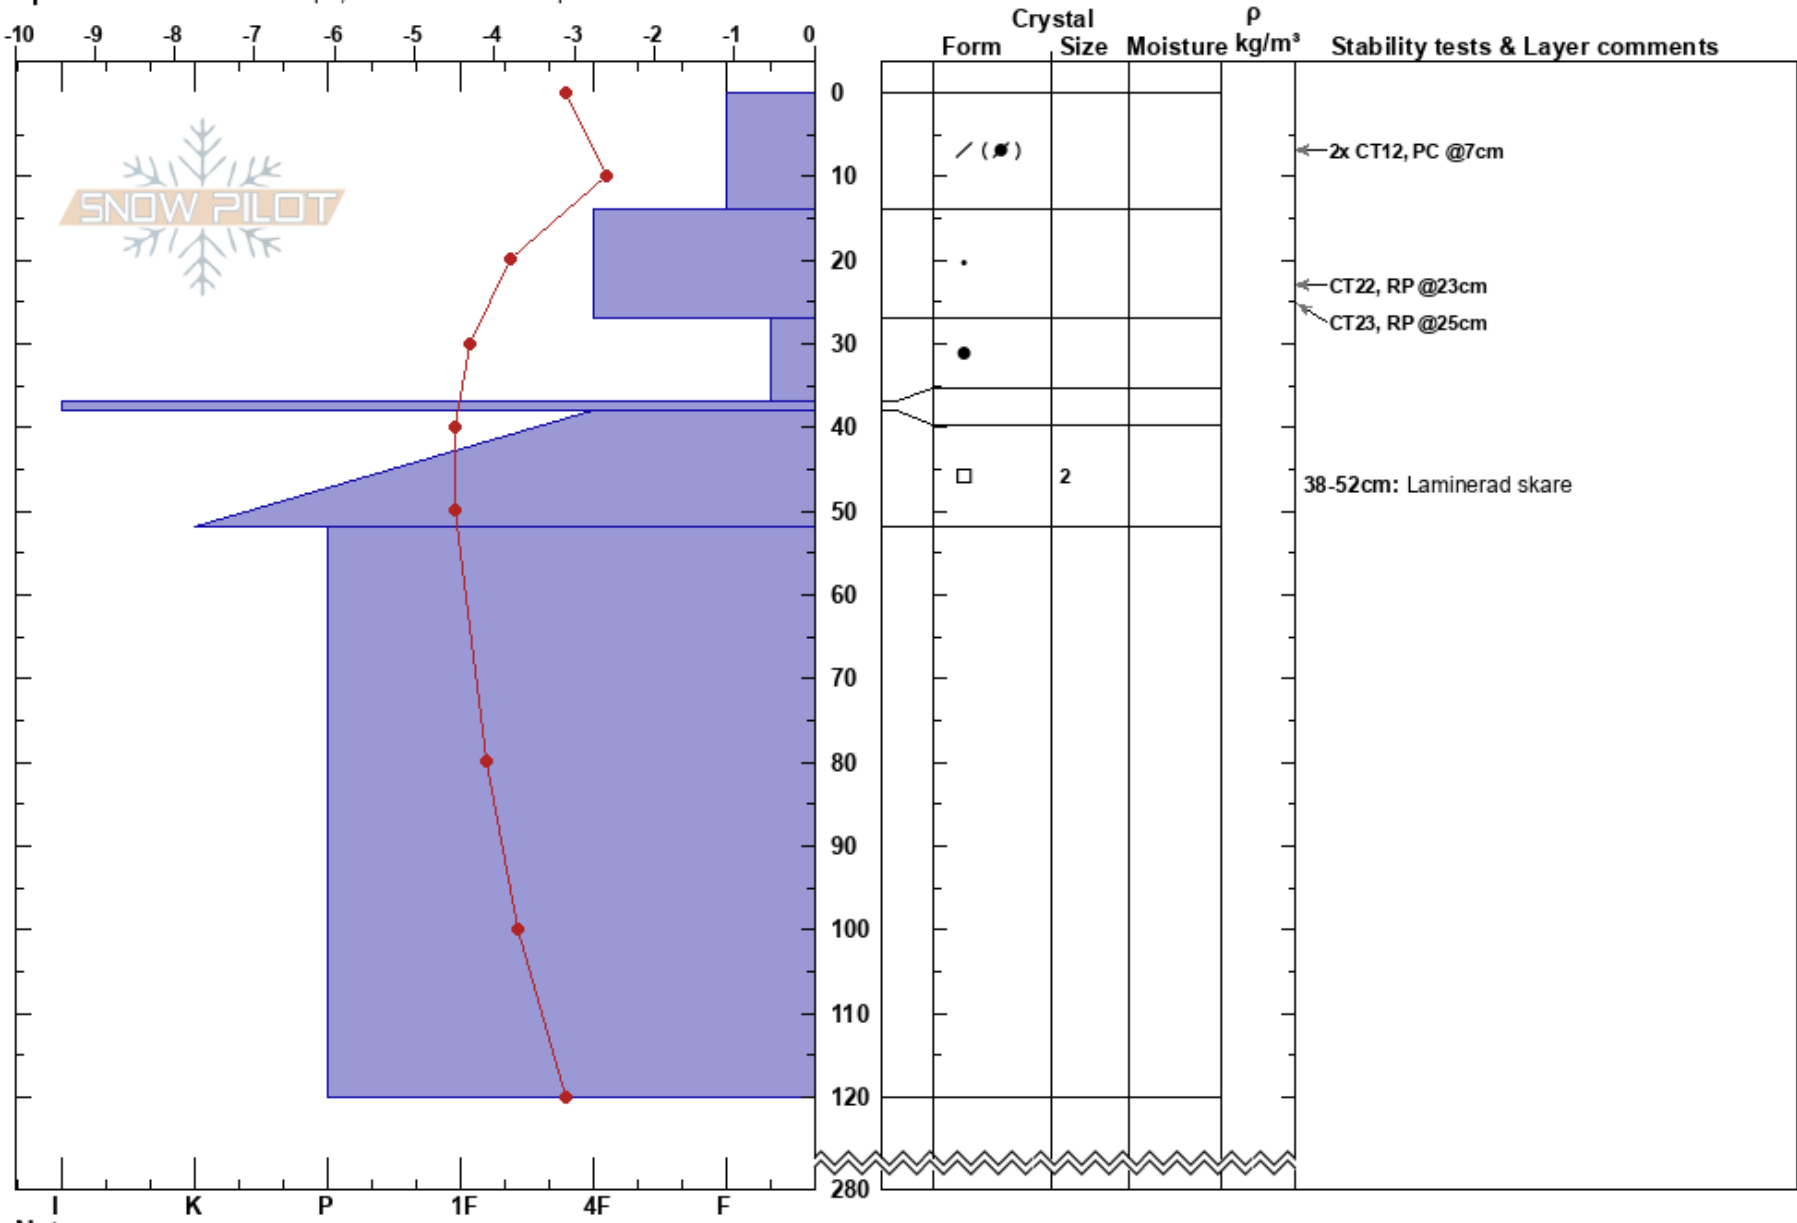

Vässivagge
 Riksgänsen
 Sweden
 Elevation: 760 m
 Aspect: NE
 Specifics: Ski tracks on slope; We snowmobiled slope

Erik Lidström
 20/04/2017 - 14:45
 Co-ord: 68.38989N, 18.17516E
 Slope Angle: 25°
 Wind Loading: previous

Stability:
 Air Temperature: -3°C
 Sky Cover: SCT
 Precipitation: NO
 Wind: W Light Breeze

HS:280
 PF:30
 27-37cm: Problematic layer
 38-52cm: Laminerad skare

Notes: