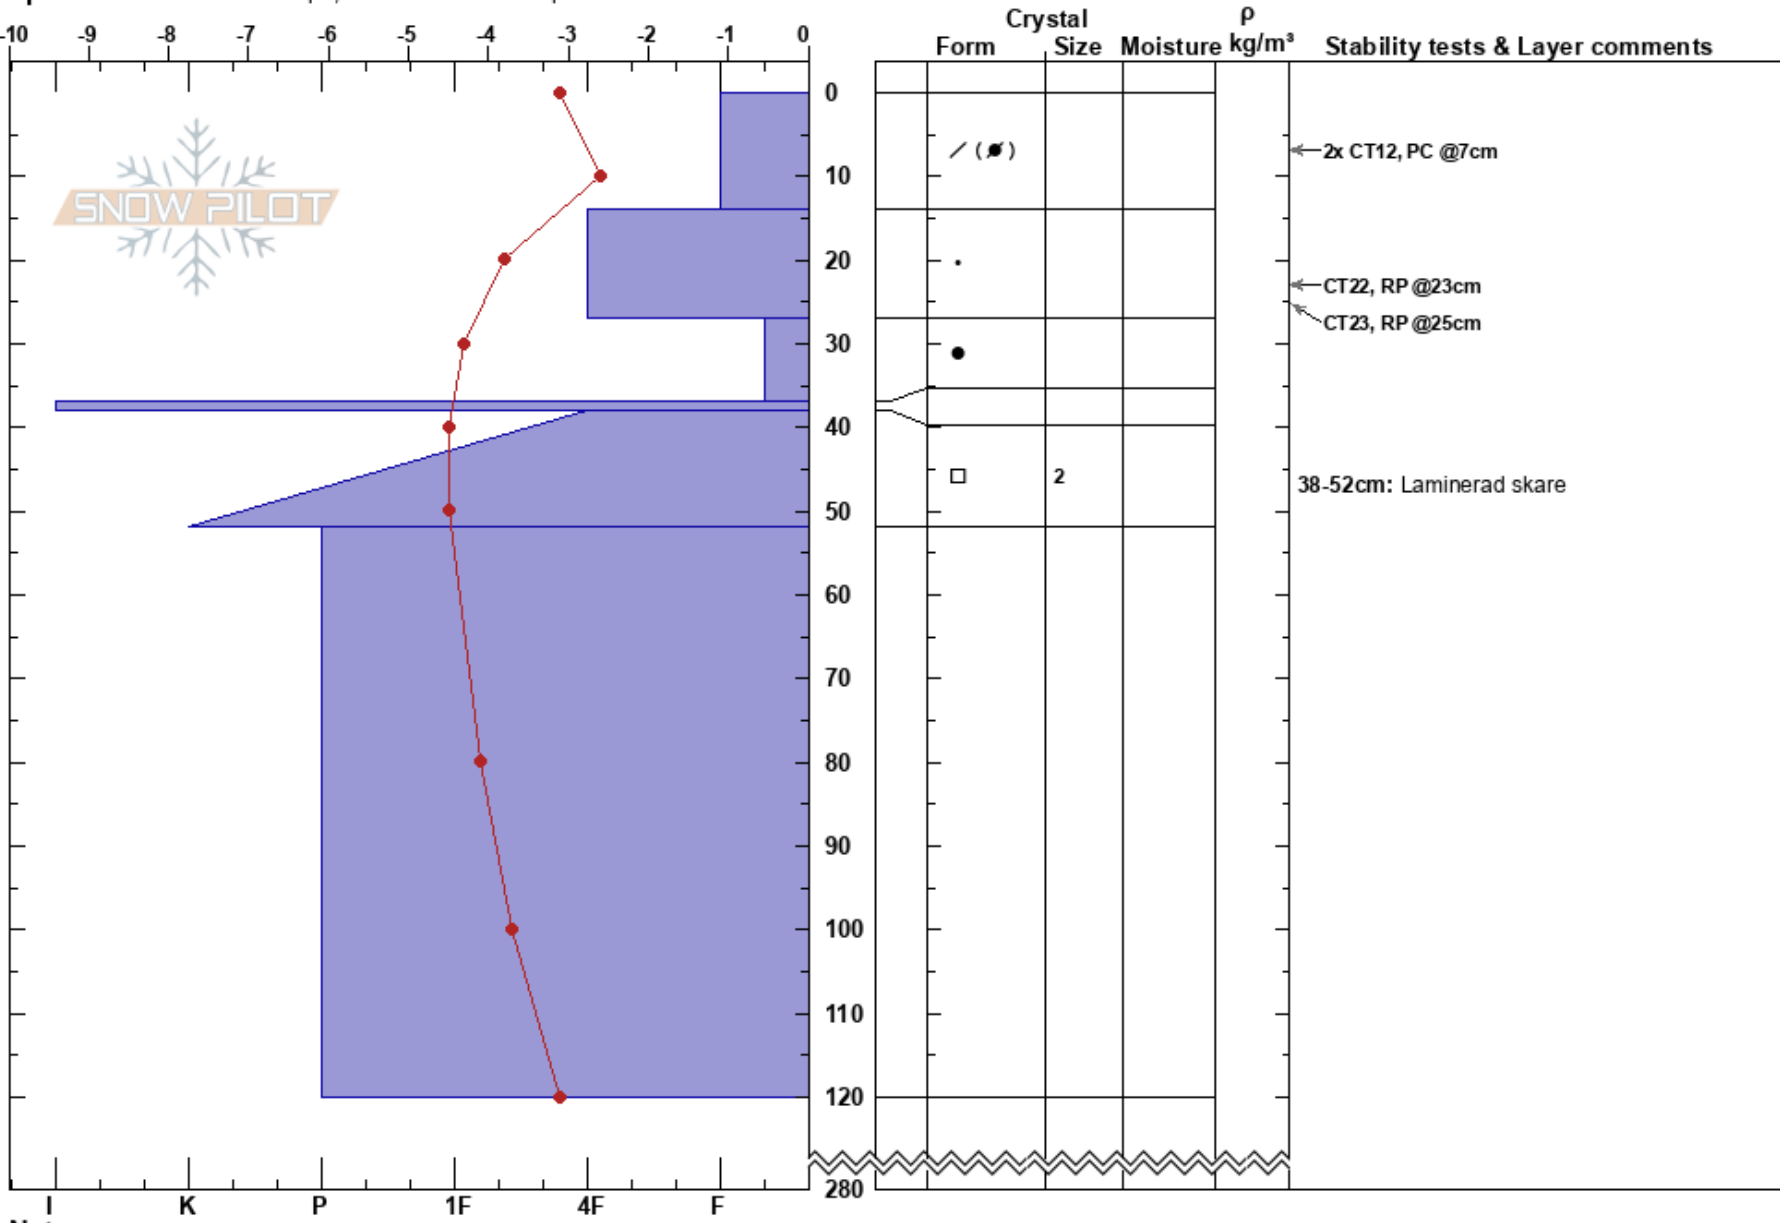

Vässivagge  
 Riksgänsen  
 Sweden  
 Elevation: 760 m  
 Aspect: NE  
 Specifics: Ski tracks on slope; We snowmobiled slope

Erik Lidström  
 20/04/2017 - 14:45  
 Co-ord: 68.38989N, 18.17516E  
 Slope Angle: 25°  
 Wind Loading: previous

Stability:  
 Air Temperature: -3°C  
 Sky Cover: SCT  
 Precipitation: NO  
 Wind: W Light Breeze

HS:280  
 PF:30  
 27-37cm: Problematic layer  
 38-52cm: Laminerad skare

Notes: