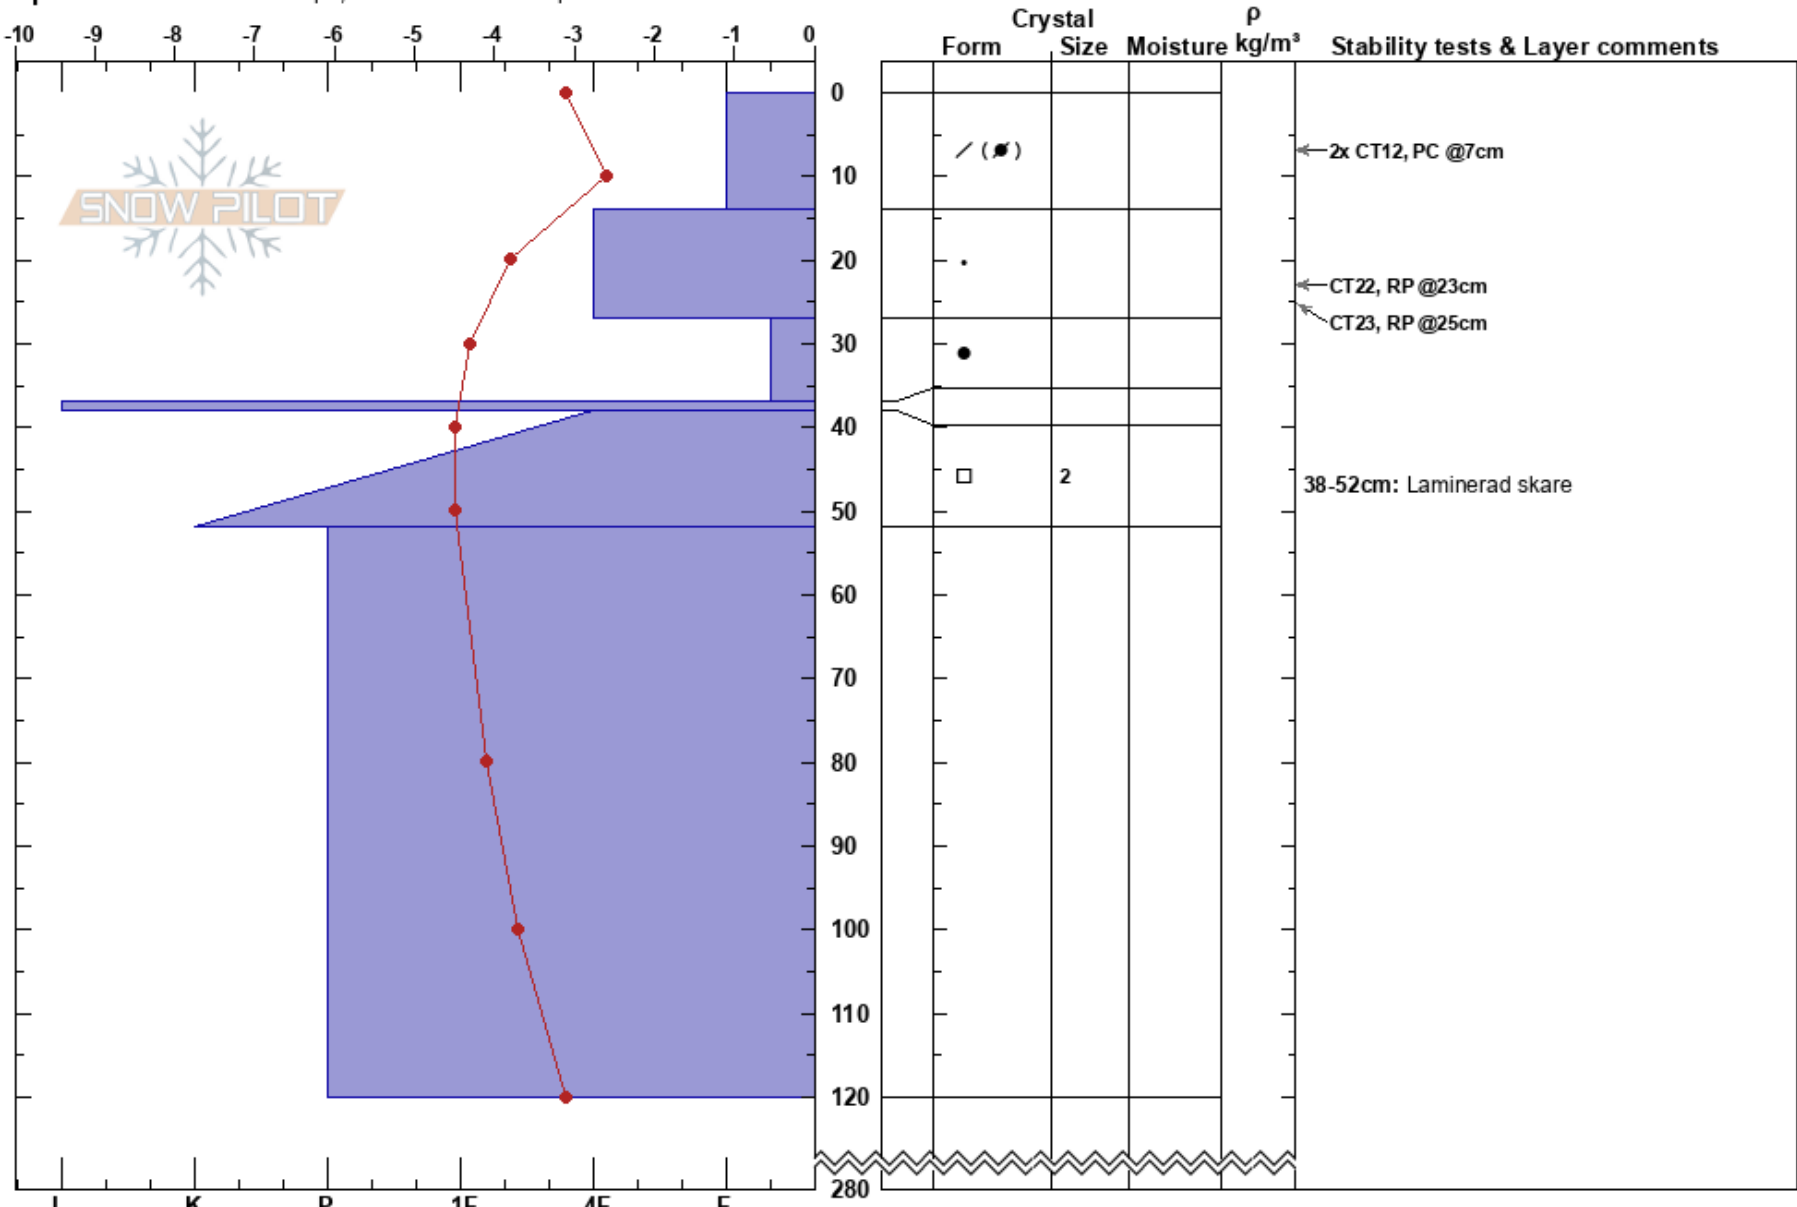

Vässivagge
 Riksgänsen
 Sweden
Elevation: 760 m
Aspect: NE
Specifics: Ski tracks on slope; We snowmobiled slope

Erik Lidström
 20/04/2017 - 14:45
Co-ord: 68.38989N, 18.17516E
Slope Angle: 25°
Wind Loading: previous

Stability:
Air Temperature: -3°C
Sky Cover: SCT
Precipitation: NO
Wind: W Light Breeze

HS:280
PF:30
 27-37cm: Problematic layer
 38-52cm: Laminerad skare

Notes: