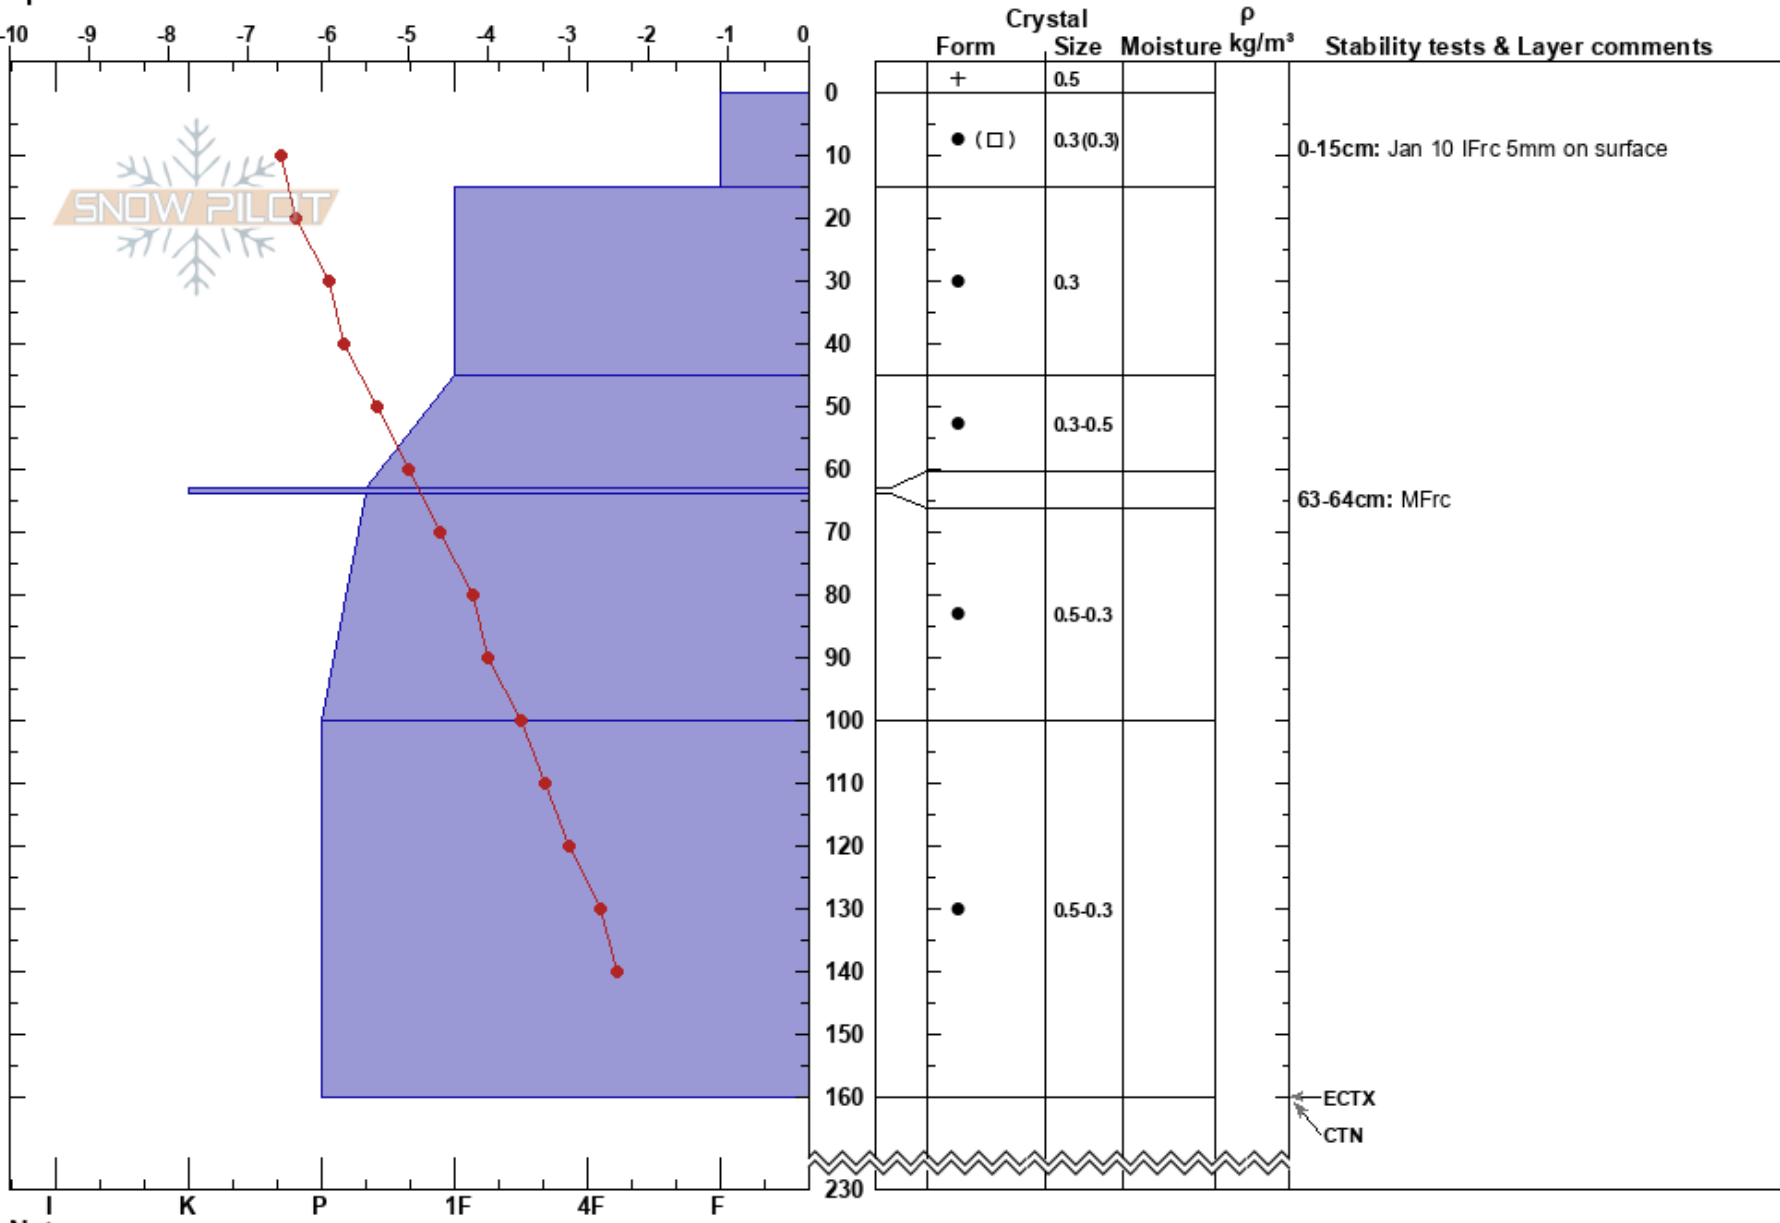

Bow Halfway
 Selkirks
 BC
 Elevation: 2150 m
 Aspect: SE
 Specifics:

Bert Middelburg
 11/01/2021 - 10:14
 Co-ord: 11U 461553W 5616061N
 Slope Angle: 22°
 Wind Loading:

Stability:
 Air Temperature: -6.4°C
 Sky Cover: OVC
 Precipitation: S-1
 Wind: SE Light Breeze

HS:230
 Layer Notes:
 0-15cm: Jan 10 IFrc 5mm on surface
 63-64cm: MFrc

Notes: Upper TL with few scattered clumps of trees