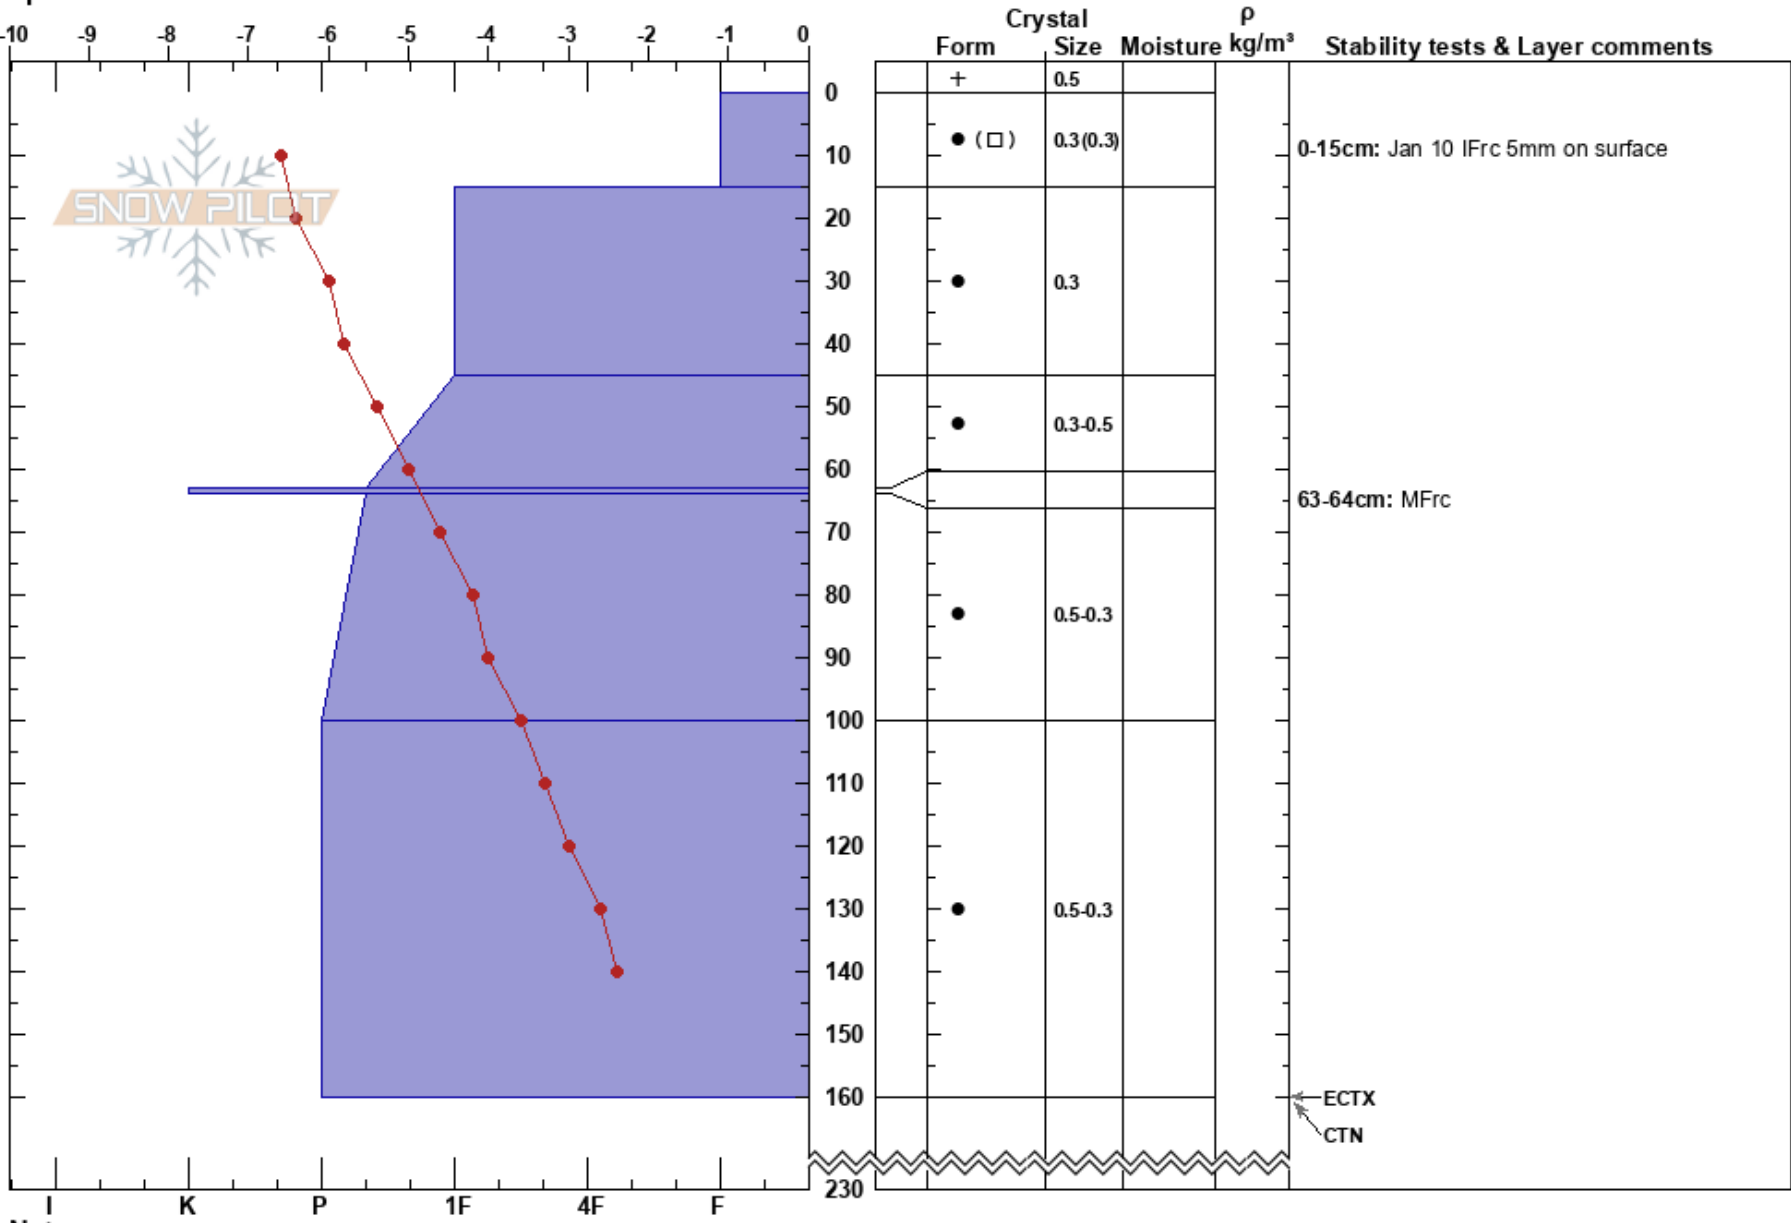

Bow Halfway
 Selkirks
 BC
 Elevation: 2150 m
 Aspect: SE
 Specifics:

Bert Middelburg
 11/01/2021 - 10:14
 Co-ord: 11U 461553W 5616061N
 Slope Angle: 22°
 Wind Loading:

Stability:
 Air Temperature: -6.4°C
 Sky Cover: OVC
 Precipitation: S-1
 Wind: SE Light Breeze

HS:230
 Layer Notes:
 0-15cm: Jan 10 IFrc 5mm on surface
 63-64cm: MFrc

Notes: Upper TL with few scattered clumps of trees