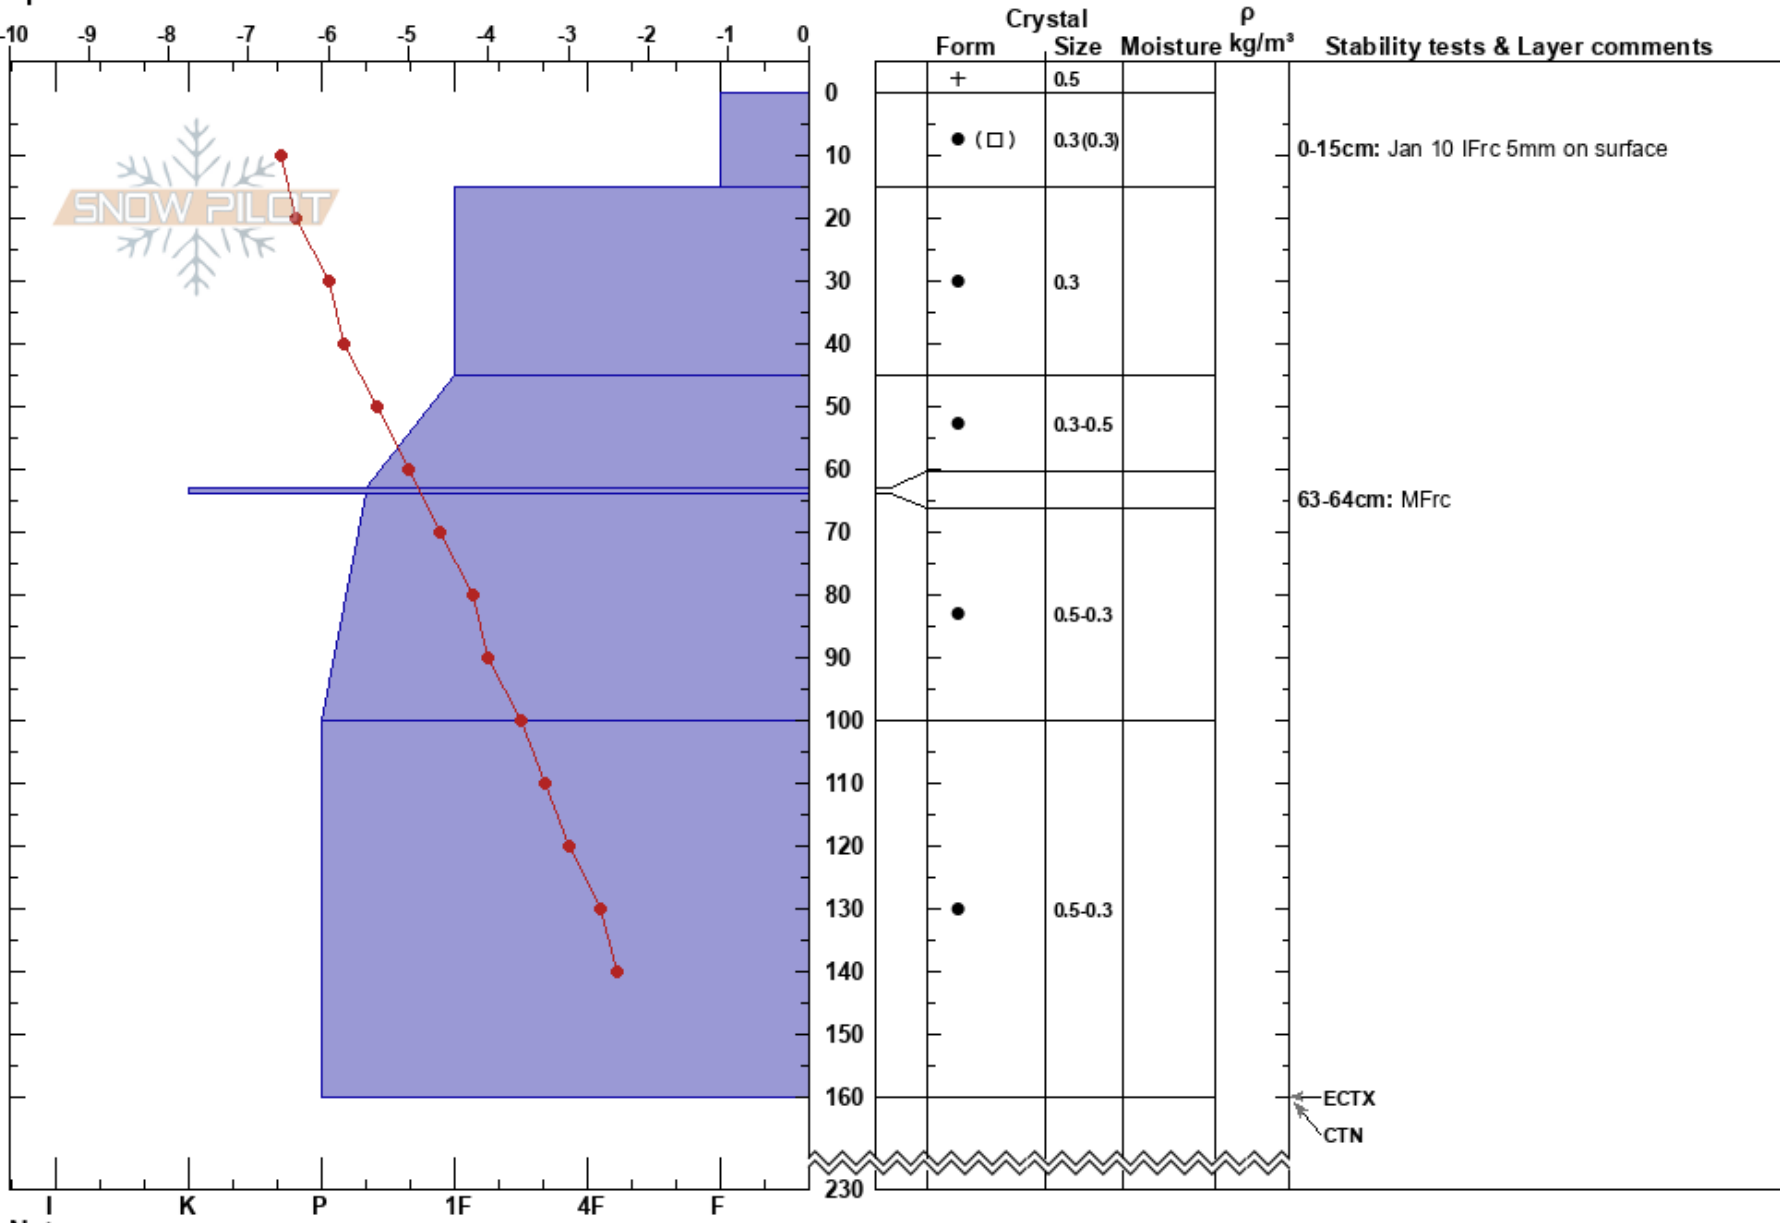

Bow Halfway  
 Selkirks  
 BC  
 Elevation: 2150 m  
 Aspect: SE  
 Specifics:

Bert Middelburg  
 11/01/2021 - 10:14  
 Co-ord: 11U 461553W 5616061N  
 Slope Angle: 22°  
 Wind Loading:

Stability:  
 Air Temperature: -6.4°C  
 Sky Cover: OVC  
 Precipitation: S-1  
 Wind: SE Light Breeze

HS:230  
 Layer Notes:  
 0-15cm: Jan 10 IFrc 5mm on surface  
 63-64cm: MFrc

Notes: Upper TL with few scattered clumps of trees