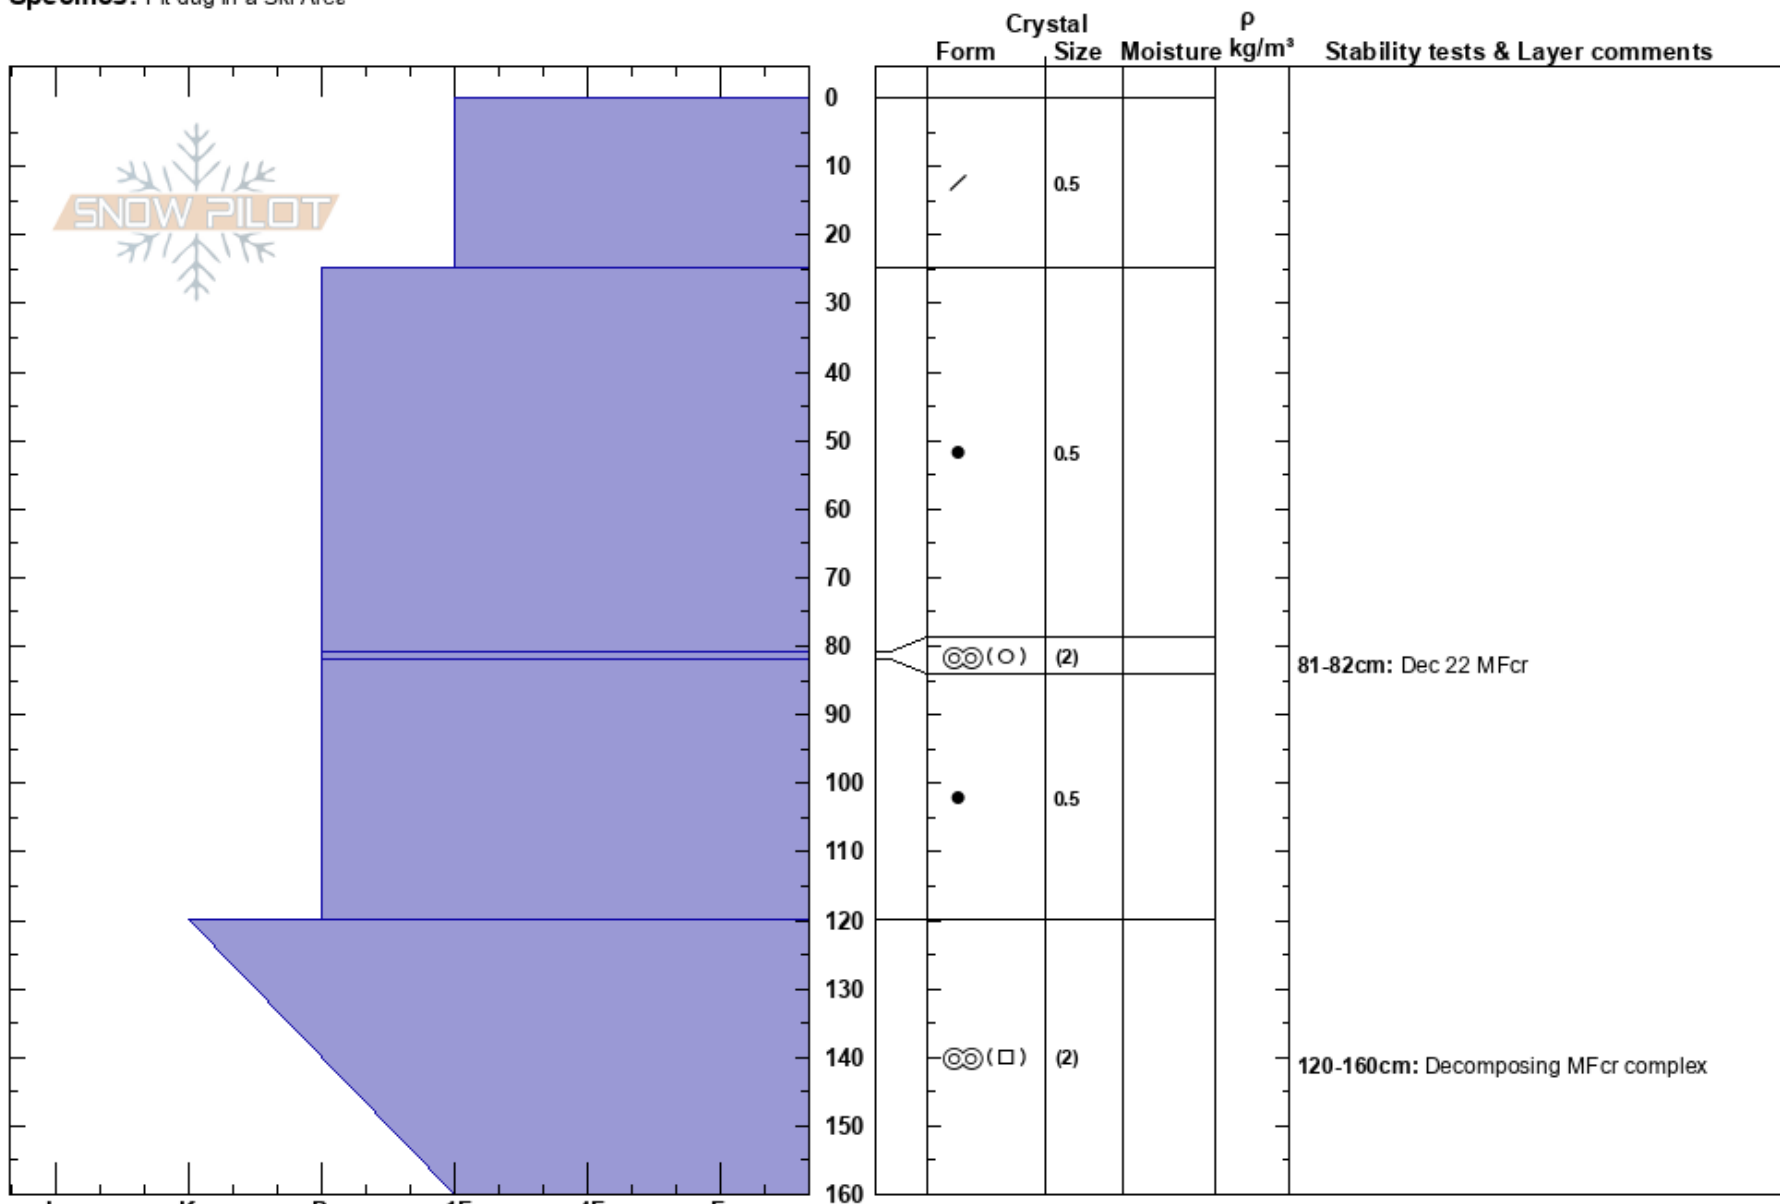

North Bowl
 Canadian Rockies
 AB
 Elevation: 1750 m
 Aspect: E
 Specifics: Pit dug in a Ski Area

Amanda Goodhue
 17/01/2021 - 10:00
 Co-ord:
 Slope Angle: 25°
 Wind Loading:

Stability:
 Air Temperature: -2°C
 Sky Cover: SCT
 Precipitation: NO
 Wind: W Light Breeze

HS:160
 Layer Notes:
 81-82cm: Dec 22 MFcr
 120-160cm: Decomposing MFcr complex

Notes: Pit dug just above the top of North Bowl. Looking for Dec 22 MFcr.