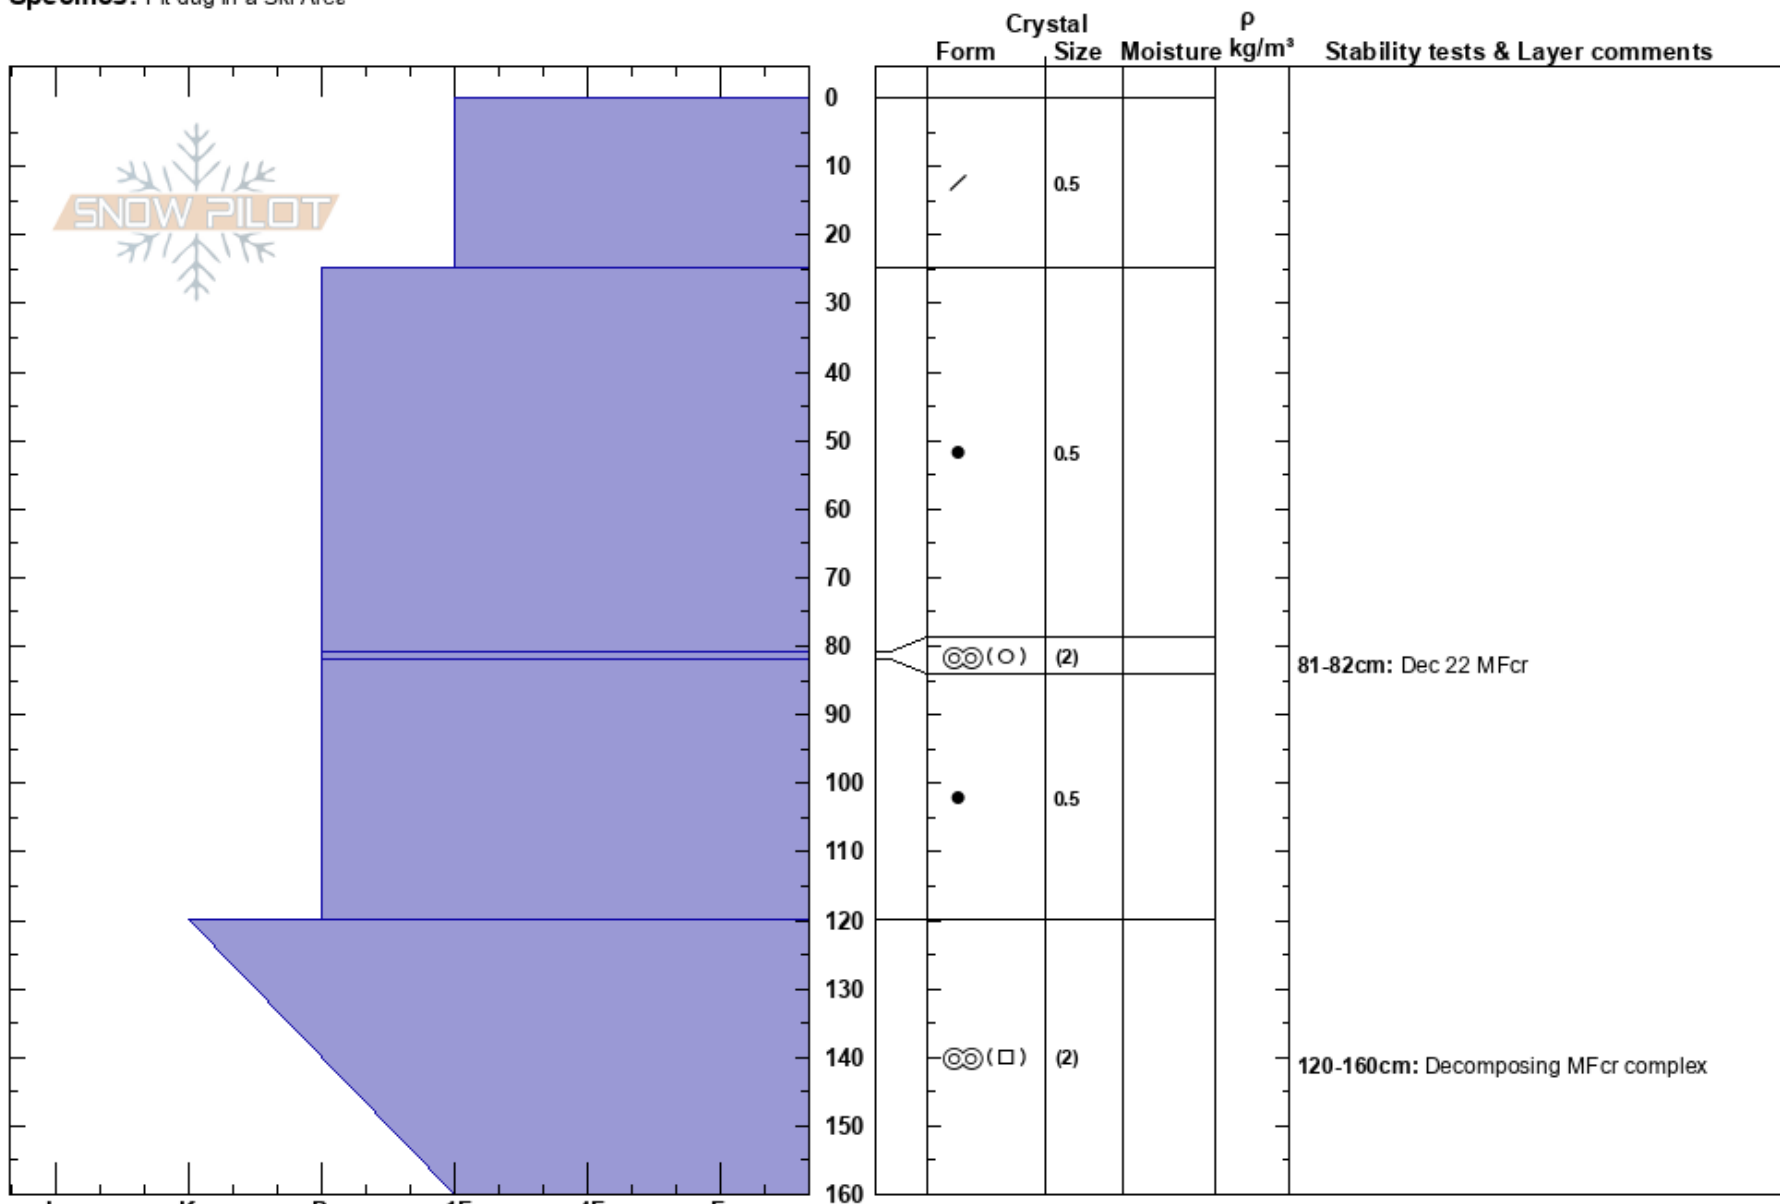

North Bowl
 Canadian Rockies
 AB
Elevation: 1750 m
Aspect: E
Specifics: Pit dug in a Ski Area

Amanda Goodhue
 17/01/2021 - 10:00
Co-ord:
Slope Angle: 25°
Wind Loading:

Stability:
Air Temperature: -2°C
Sky Cover: SCT
Precipitation: NO
Wind: W Light Breeze

HS: 160
Layer Notes:
 81-82cm: Dec 22 MFcr
 120-160cm: Decomposing MFcr complex

Notes: Pit dug just above the top of North Bowl. Looking for Dec 22 MFcr.