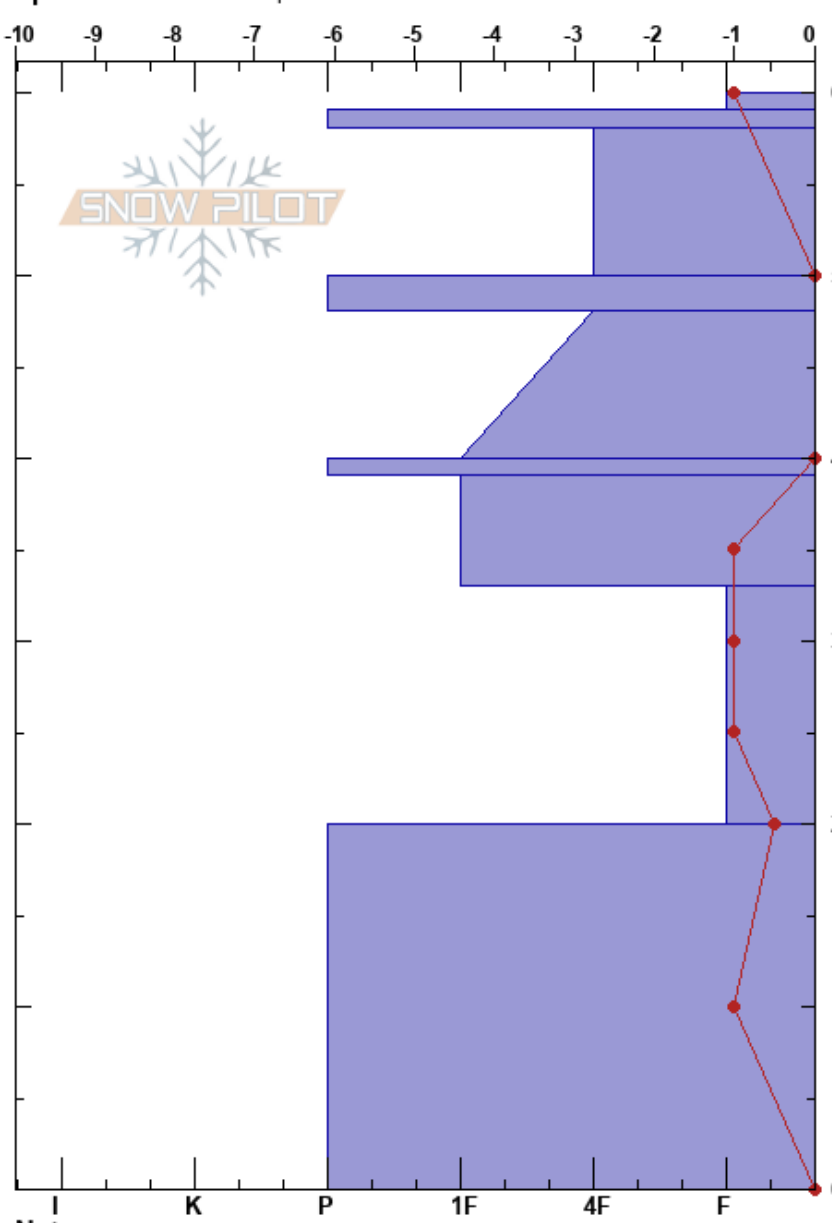

West Fork Mink 11721
 Portneuf Range
 ID
 Elevation: 6035 ft
 Aspect: NE
 Specifics: We skied slope

Jack Mitchell
 01/17/2021 - 12:00pm
 Co-ord: 42.73280N, -112.45160W
 Slope Angle: 10°
 Wind Loading: no

Stability: **HS:60**
 Air Temperature: 2°C **PF:40** 33-20cm: Problematic layer
 Sky Cover: CLR **PS:20**
 Precipitation: NO
 Wind: SW Calm

Height (cm)	Crystal		Moisture	ρ kg/m³	Stability tests & Layer comments
	Form	Size			
60	+				
58	⊙				
50	+				
48	⊙				
40	+				
38	■				
35	□				
30					
28	□				
20					
10	●				
0					

← CTV, Q1 @ 23cm
 ← ECTP12 @ 22cm

Notes: