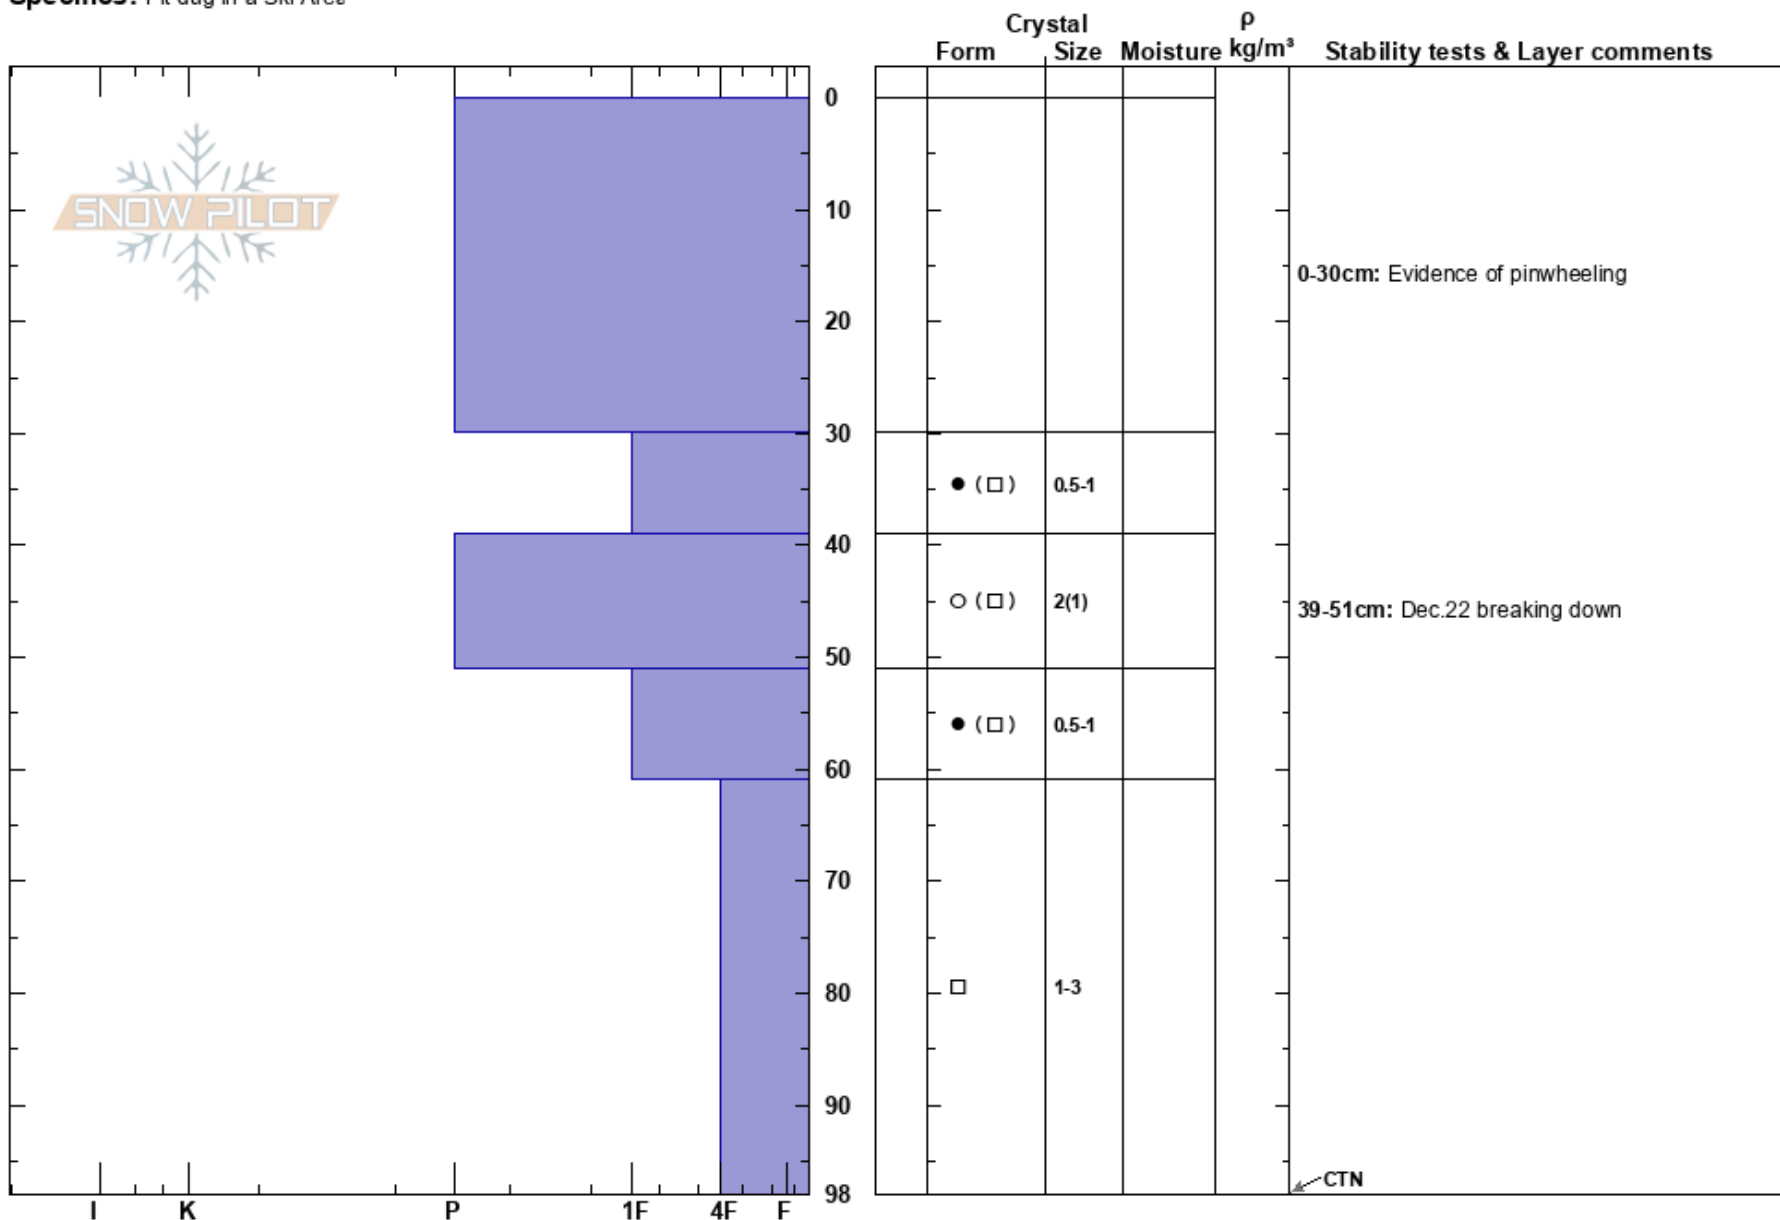

Shotgun S.  
 Canadian Rockies  
 AB  
**Elevation:** 1740 m  
**Aspect:**  
**Specifics:** Pit dug in a Ski Area

Madeline Martin  
 17/01/2021 - 10:15  
**Co-ord:** 49.31815N, -114.42361W  
**Slope Angle:**  
**Wind Loading:**

**Stability:**  
**Air Temperature:**  
**Sky Cover:**  
**Precipitation:**  
**Wind:**

**HS:98**  
**0-30cm:** Evidence of pinwheeling  
**39-51cm:** Dec.22 breaking down  
**39-51cm:** Problematic layer

**Notes:** Dug on N. facing wall of S. Shotgun in uneven rocky area.