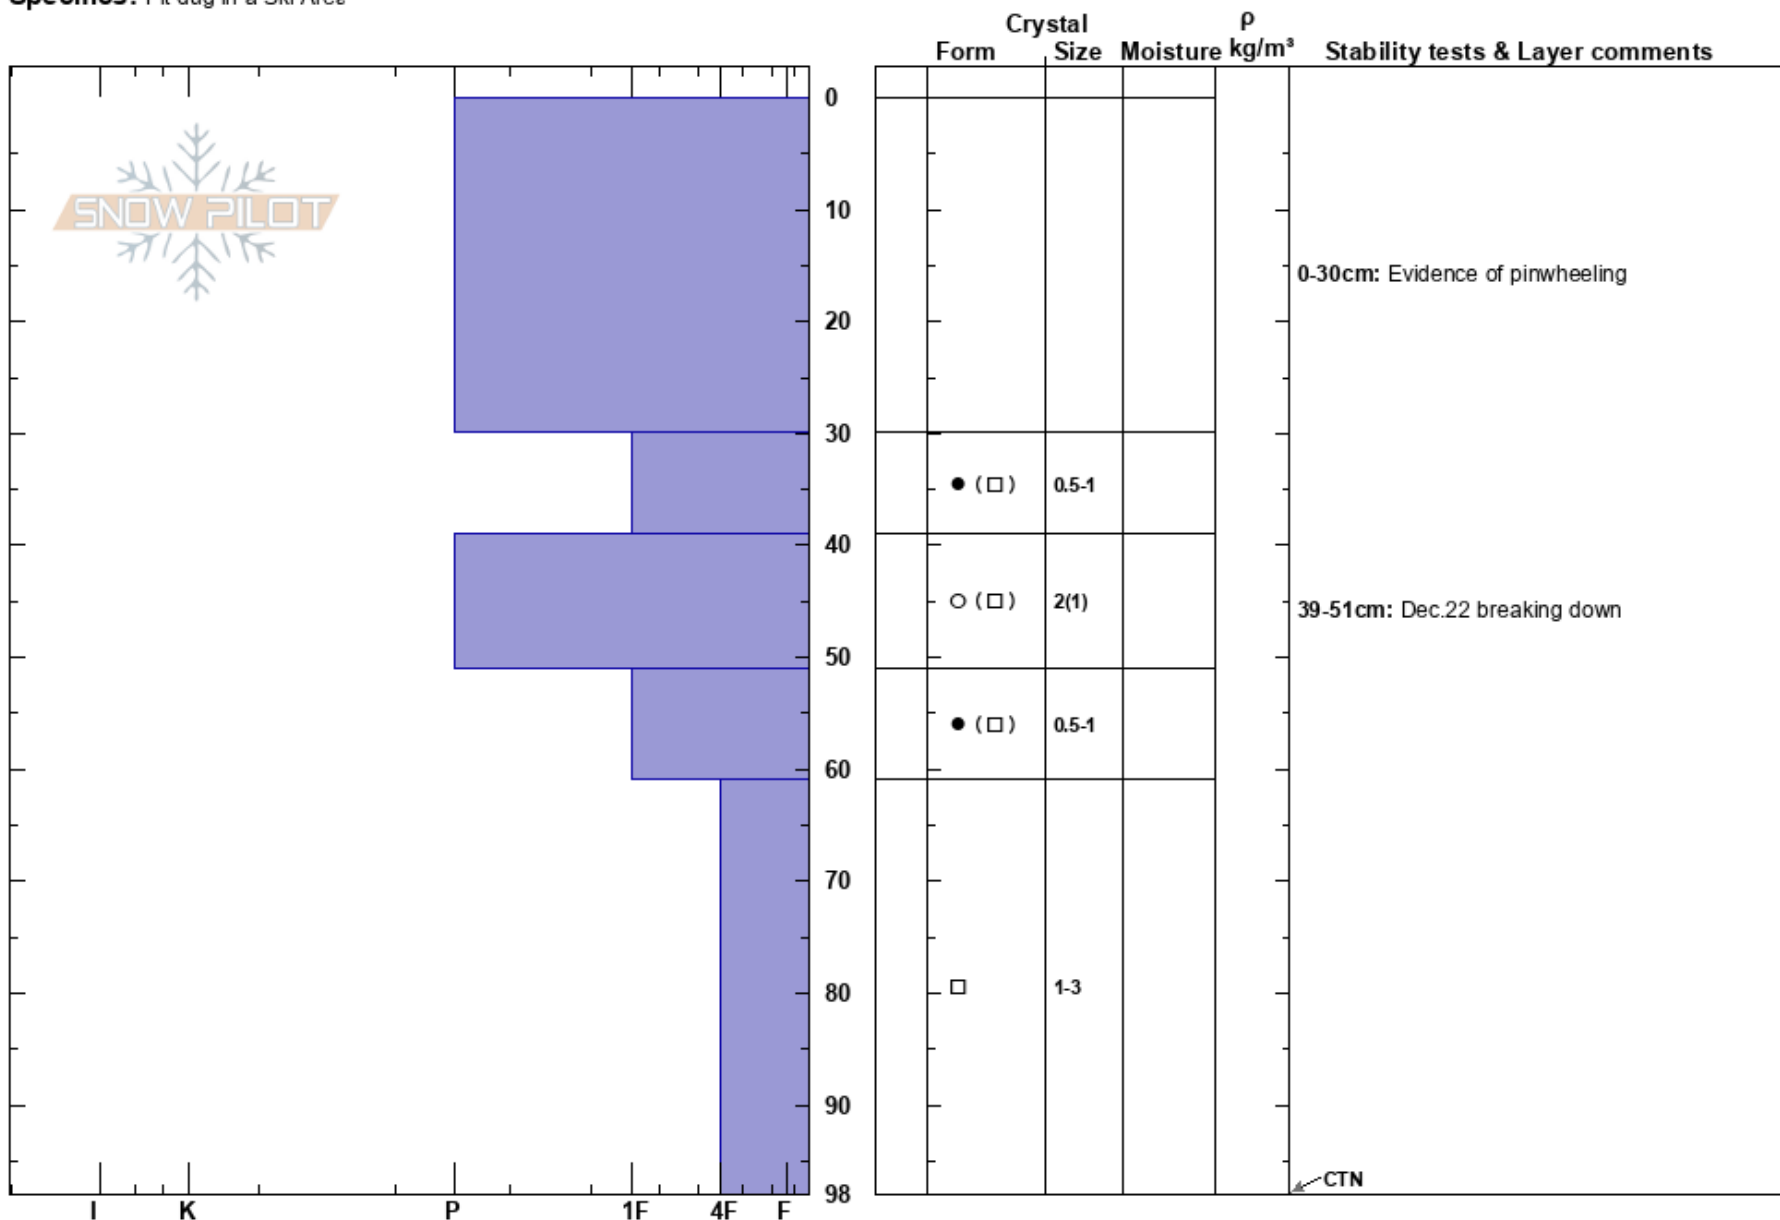

Shotgun S.
 Canadian Rockies
 AB
Elevation: 1740 m
Aspect:
Specifics: Pit dug in a Ski Area

Madeline Martin
 17/01/2021 - 10:15
Co-ord: 49.31815N, -114.42361W
Slope Angle:
Wind Loading:

Stability:
Air Temperature:
Sky Cover:
Precipitation:
Wind:

HS:98
0-30cm: Evidence of pinwheeling
39-51cm: Dec.22 breaking down
39-51cm: Problematic layer

Notes: Dug on N. facing wall of S. Shotgun in uneven rocky area.