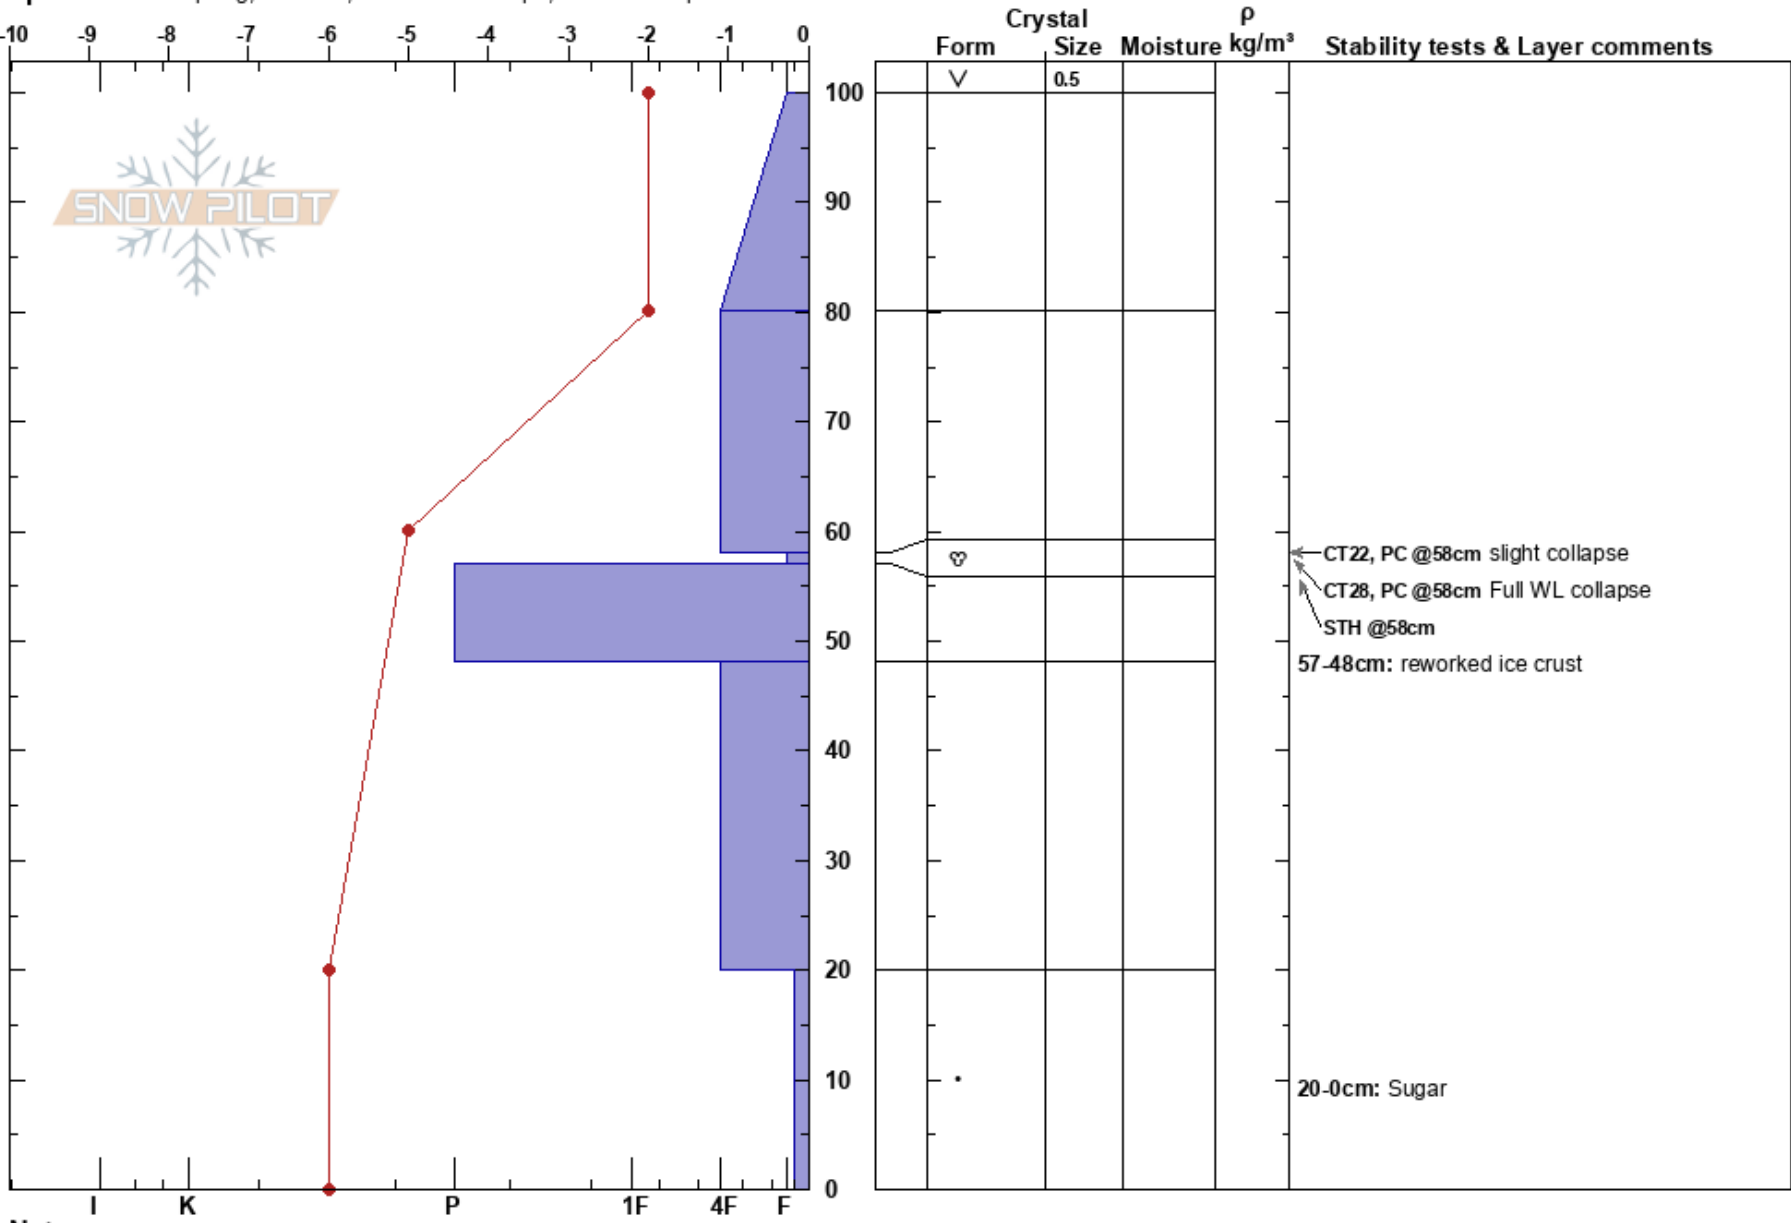

Dead Tree  
Northern Wasatch  
UT  
Elevation: 7776 ft  
Aspect: N

Carie Frantz  
01/17/2021 - 1:00pm  
Co-ord: 41.37600N, -111.94500W  
Slope Angle: 10°  
Wind Loading: previous

Stability: Good HS:100  
Air Temperature: 6°C PF:25  
Sky Cover: FEW PS:8  
Precipitation: NO  
Wind: W Calm

Layer Notes:  
58-57cm: Problematic layer  
57-48cm: reworked ice crust  
20-0cm: Sugar

Specifics: Collapsing, localized; Ski tracks on slope; We skied slope

CT22, PC @58cm slight collapse  
CT28, PC @58cm Full WL collapse  
STH @58cm  
57-48cm: reworked ice crust

20-0cm: Sugar

Notes: Strong, fast wind at higher elevation, but this was in a wind-sheltered location