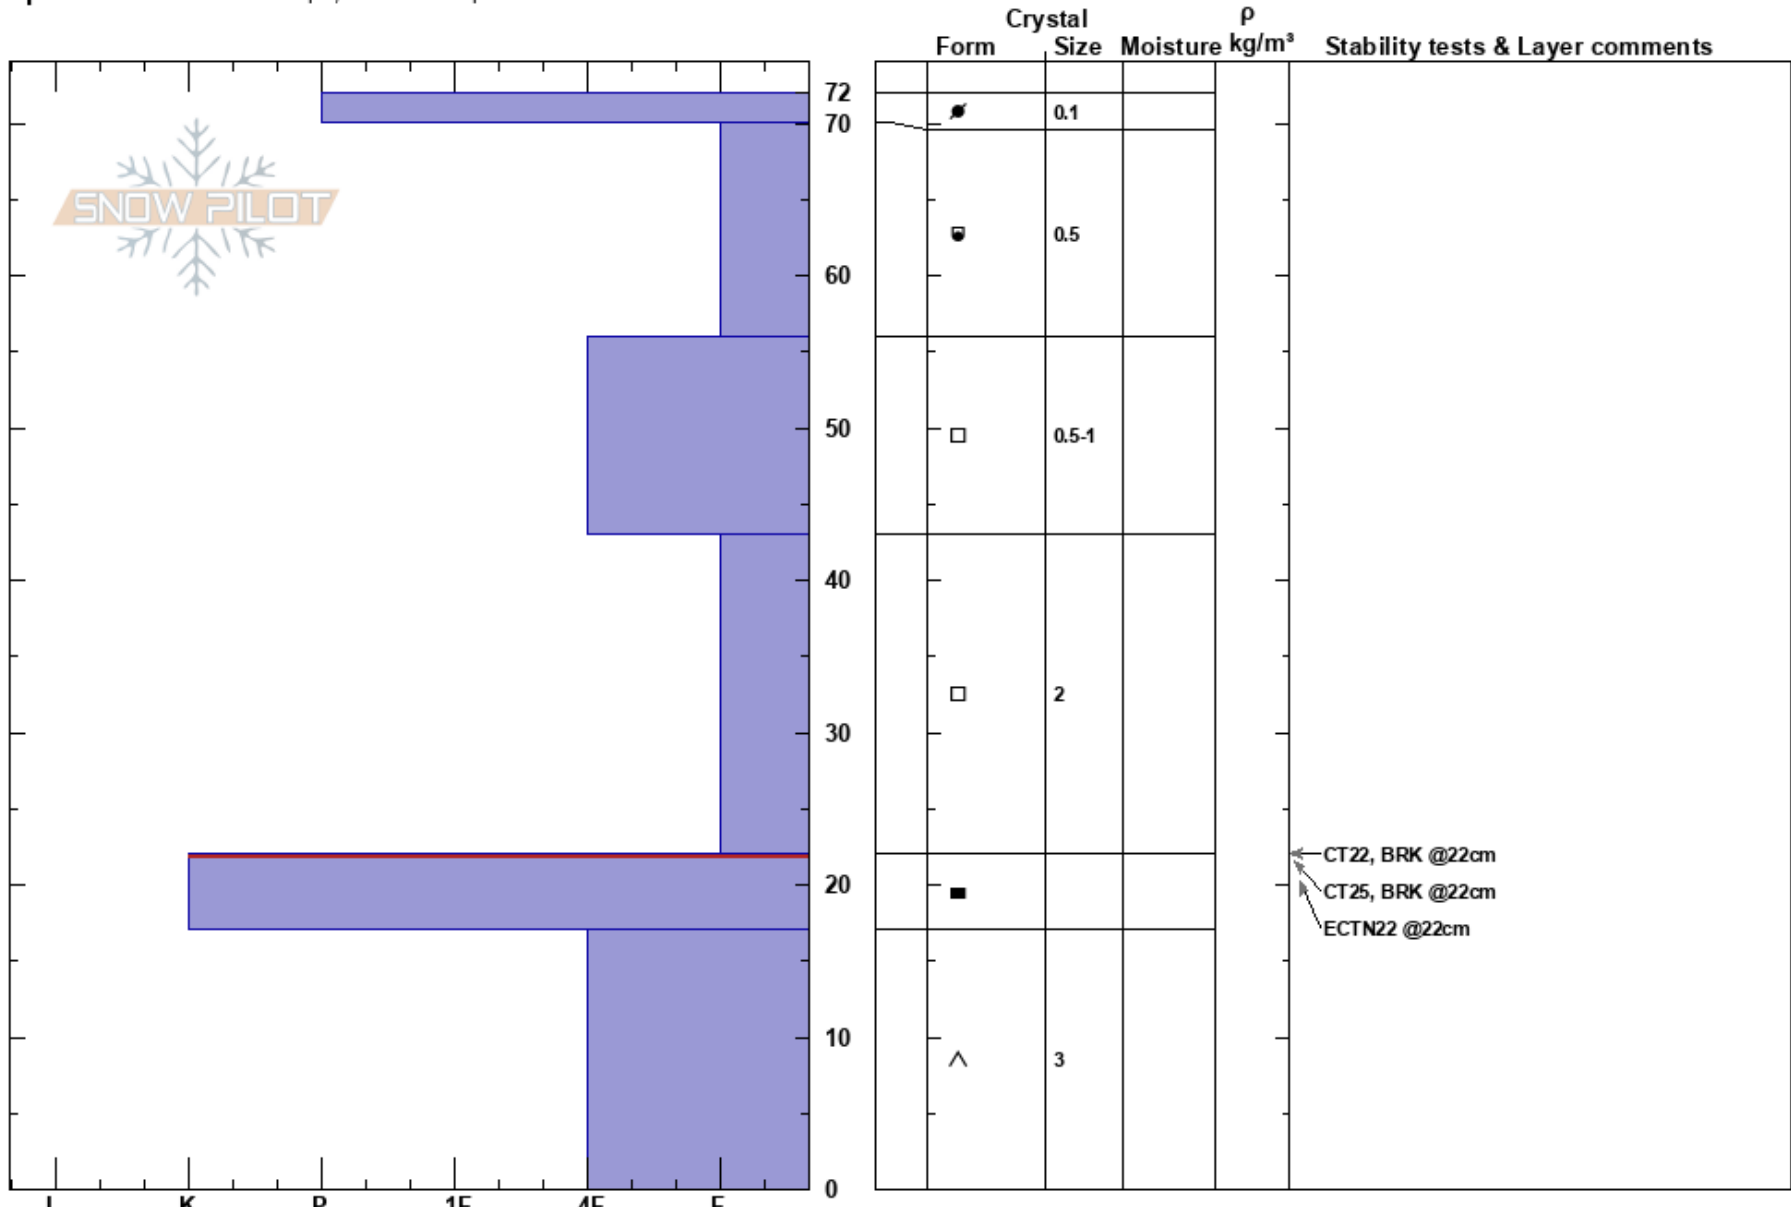

Little Annies Bowl  
 Richmond Ridge  
 CO  
**Elevation:** 11300 ft  
**Aspect:** SW  
**Specifics:** Ski tracks on slope; We skied slope

Sean Smollen  
 01/17/2021 - 12:50pm  
**Co-ord:** 13S 342986W 4333217N  
**Slope Angle:** 14°  
**Wind Loading:** no

**Stability:**  
**Air Temperature:** -6°C  
**Sky Cover:** BKN  
**Precipitation:** NO  
**Wind:** S Light Breeze

**HS:**72  
**PF:**40  
**PS:** 10  
 22-17cm: Problematic layer

**Notes:** All tests broke vertically down to top of ice layer @ 22cm.