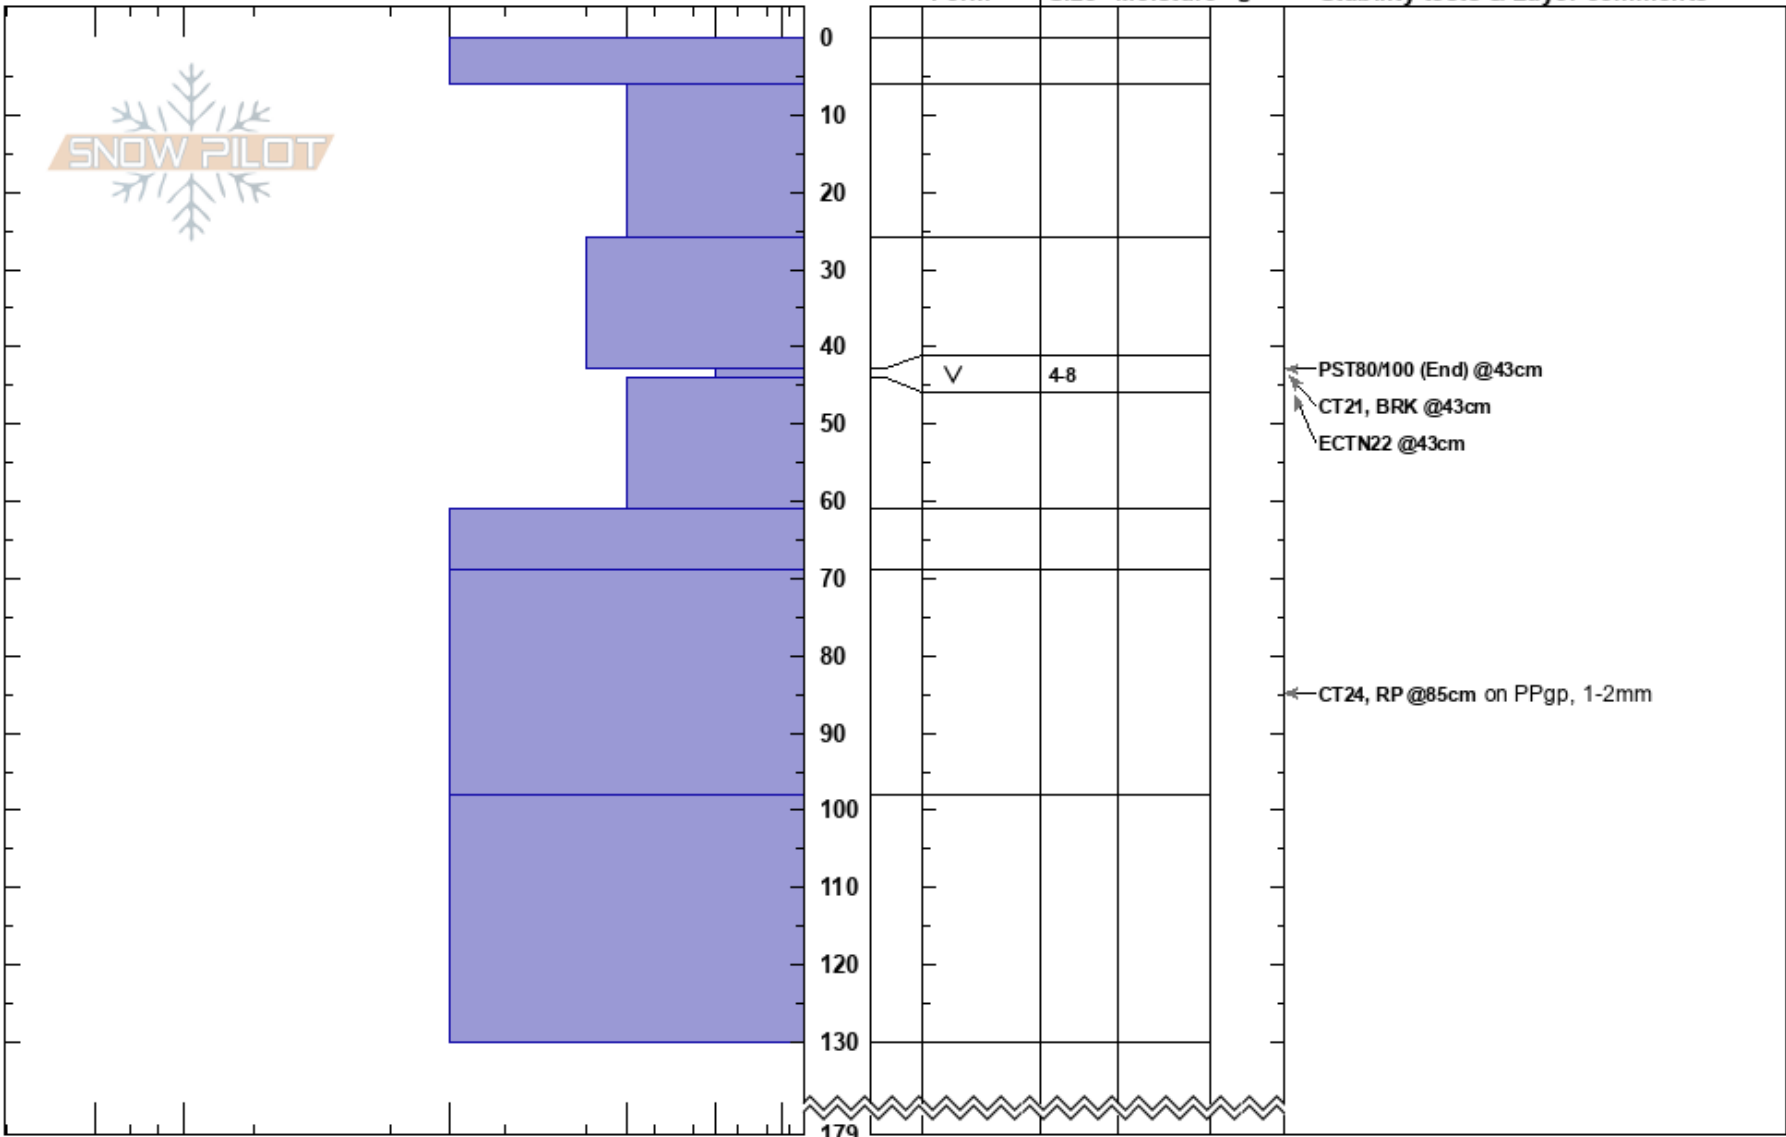

Hang 'em high
 Canadian Rockies
 AB
 Elevation: 1850 m
 Aspect: E
 Specifics:

Bridget MacMurray
 16/01/2021 - 13:15
 Co-ord:
 Slope Angle:
 Wind Loading: previous

Stability:
 Air Temperature:
 Sky Cover: SCT
 Precipitation: NO
 Wind: NW Light Breeze

HS:179
 Layer Notes:
 43-44cm: Problematic layer

I K P 1F 4F F
 Notes: Treeline, wind loaded roll