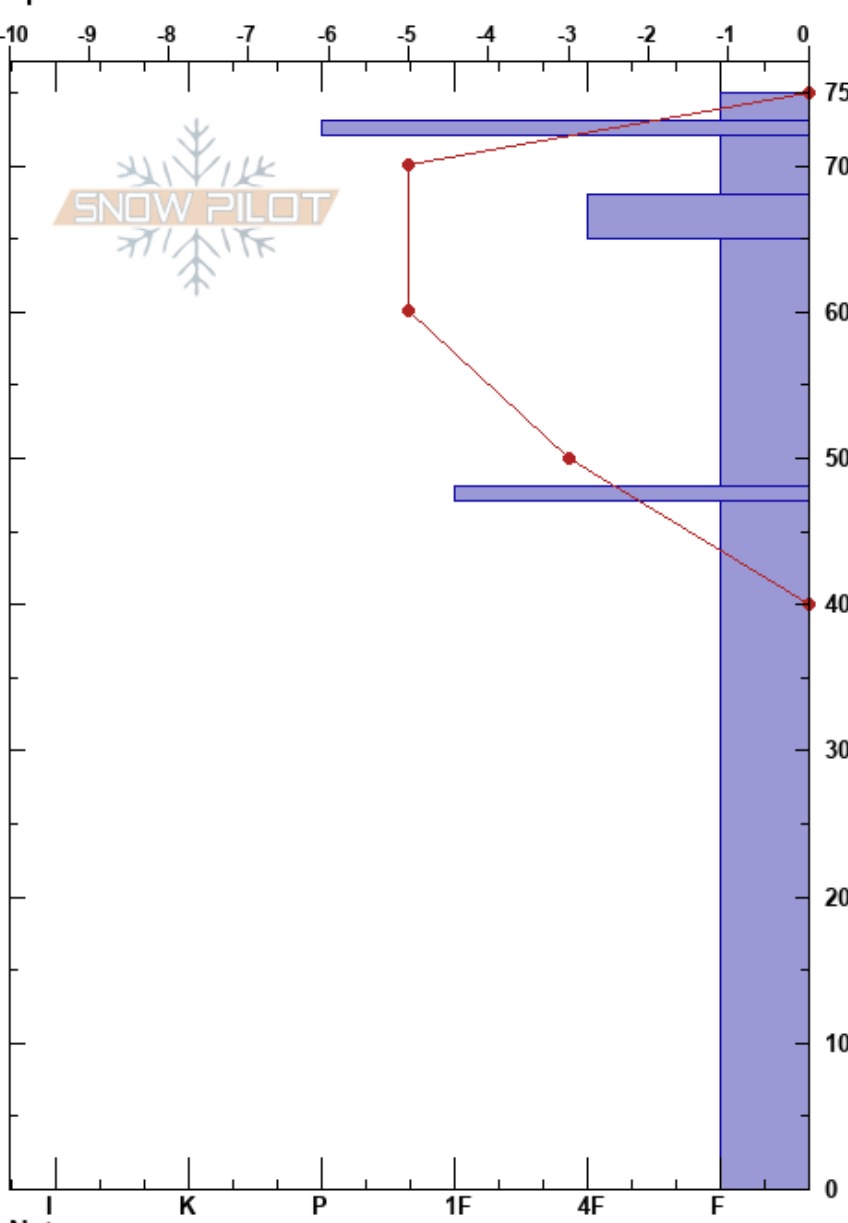

Uneva Bowl
 Gore Range
 CO
 Elevation: 11059 ft
 Aspect: 235°
 Specifics:

Ian Mahaffey
 01/15/2021 - 12:45pm
 Co-ord:
 Slope Angle: 32°
 Wind Loading:

Stability:
 Air Temperature:
 Sky Cover: CLR
 Precipitation: NO
 Wind:
 HS:75
 Layer Notes:

Form	Crystal		ρ kg/m ³	Stability tests & Layer comments
	Size	Moisture		
⊙				
■				← STM @70cm melt freeze
□				
○				
□				
○				← CT1, Q3 @50cm ← ECTN1 @50cm
				← CT15, Q2 @40cm
□				
				← STM @15cm facets