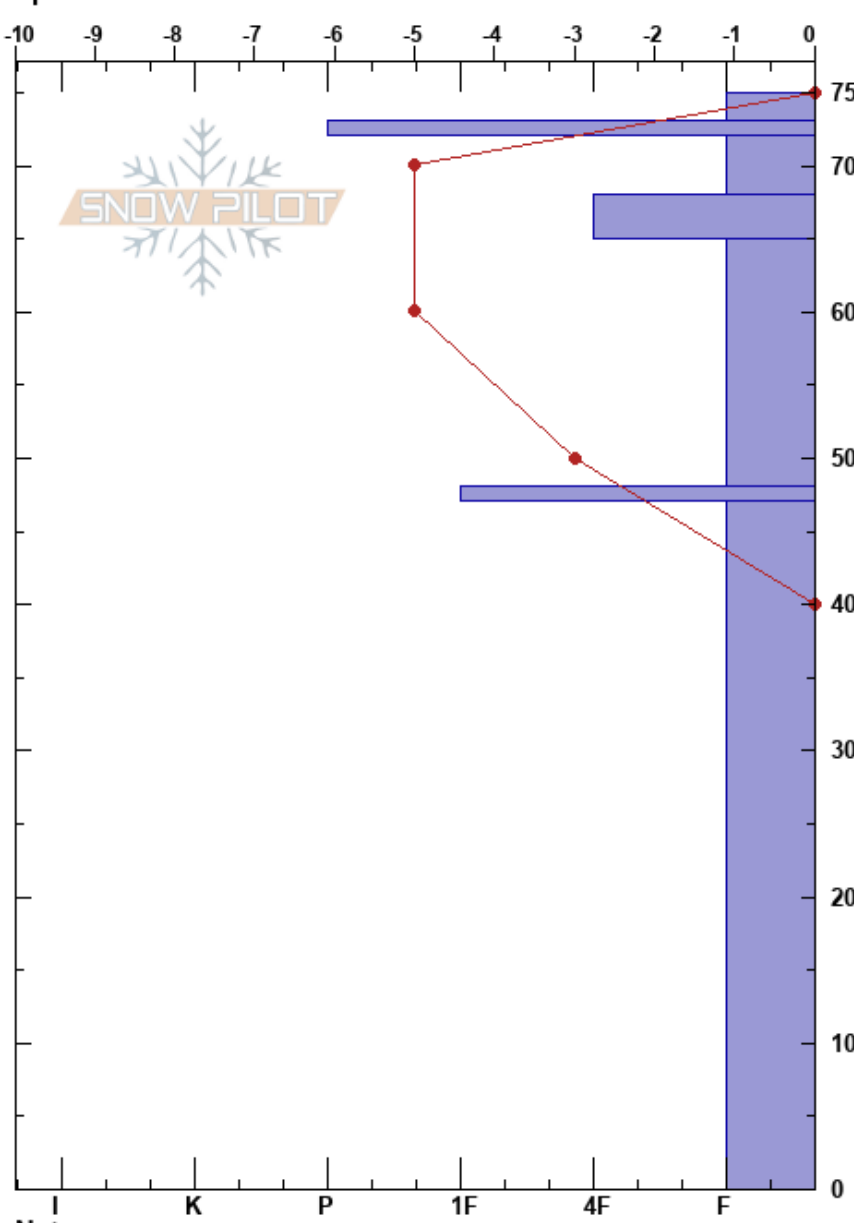

Uneva Bowl
 Gore Range
 CO
 Elevation: 11059 ft
 Aspect: 235°
 Specifics:

Ian Mahaffey
 01/15/2021 - 12:45pm
 Co-ord:
 Slope Angle: 32°
 Wind Loading:

Stability:
 Air Temperature:
 Sky Cover: CLR
 Precipitation: NO
 Wind:

HS:75

Layer Notes:

Form	Crystal		ρ kg/m ³	Stability tests & Layer comments
	Size	Moisture		
⊙				
■				← STM @70cm melt freeze
□				
○				
□				
				← CT1, Q3 @50cm ← ECTN1 @50cm
○				
				← CT15, Q2 @40cm
□				
				← STM @15cm facets