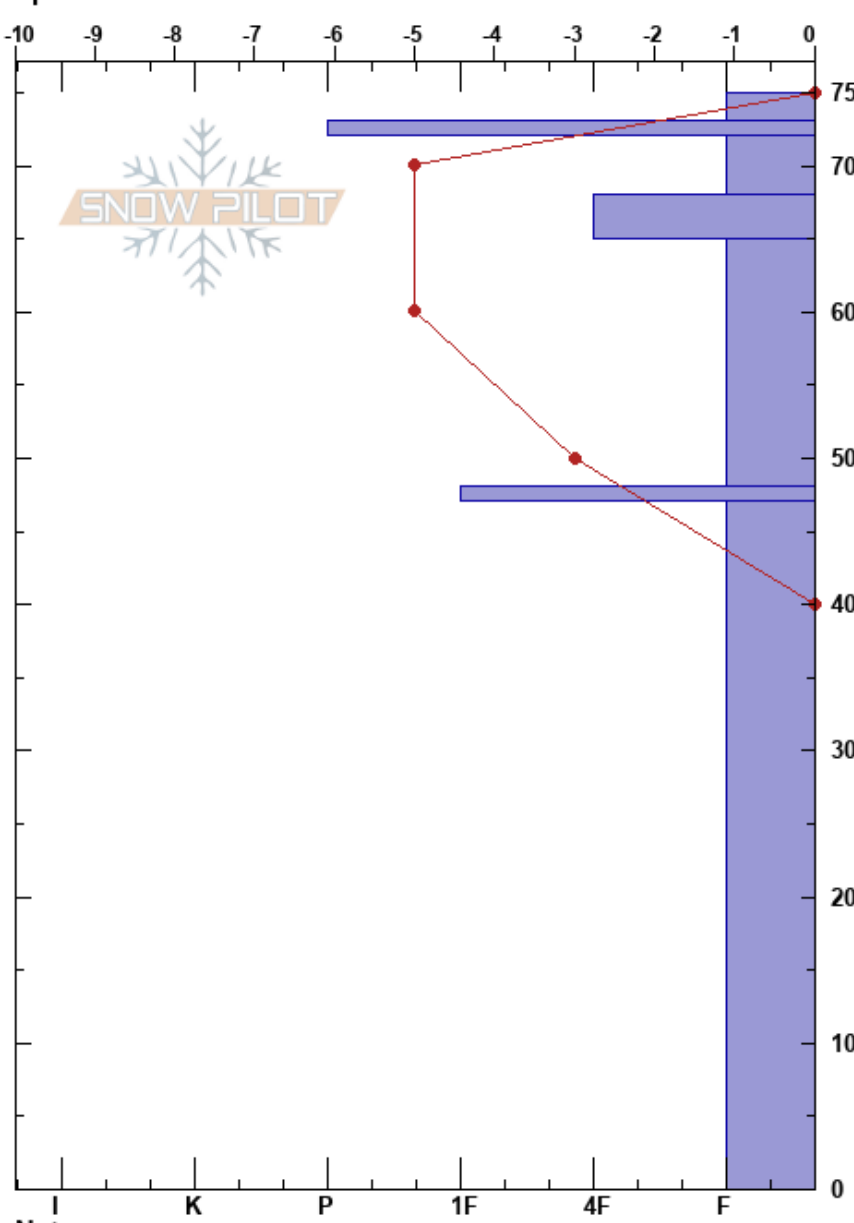

Uneva Bowl
 Gore Range
 CO
 Elevation: 11059 ft
 Aspect: 235°
 Specifics:

Ian Mahaffey
 01/15/2021 - 12:45pm
 Co-ord:
 Slope Angle: 32°
 Wind Loading:

Stability:
 Air Temperature:
 Sky Cover: CLR
 Precipitation: NO
 Wind:

HS:75 Layer Notes:

Height (cm)	Crystal		Moisture	ρ kg/m ³	Stability tests & Layer comments
	Form	Size			
75	⊙⊙				
70	■				← STM @70cm melt freeze
	□				
	○				
60					
	□				
50					← CT1, Q3 @50cm ← ECTN1 @50cm
	○				
40					← CT15, Q2 @40cm
30					
	□				
20					
					← STM @15cm facets
10					
0					