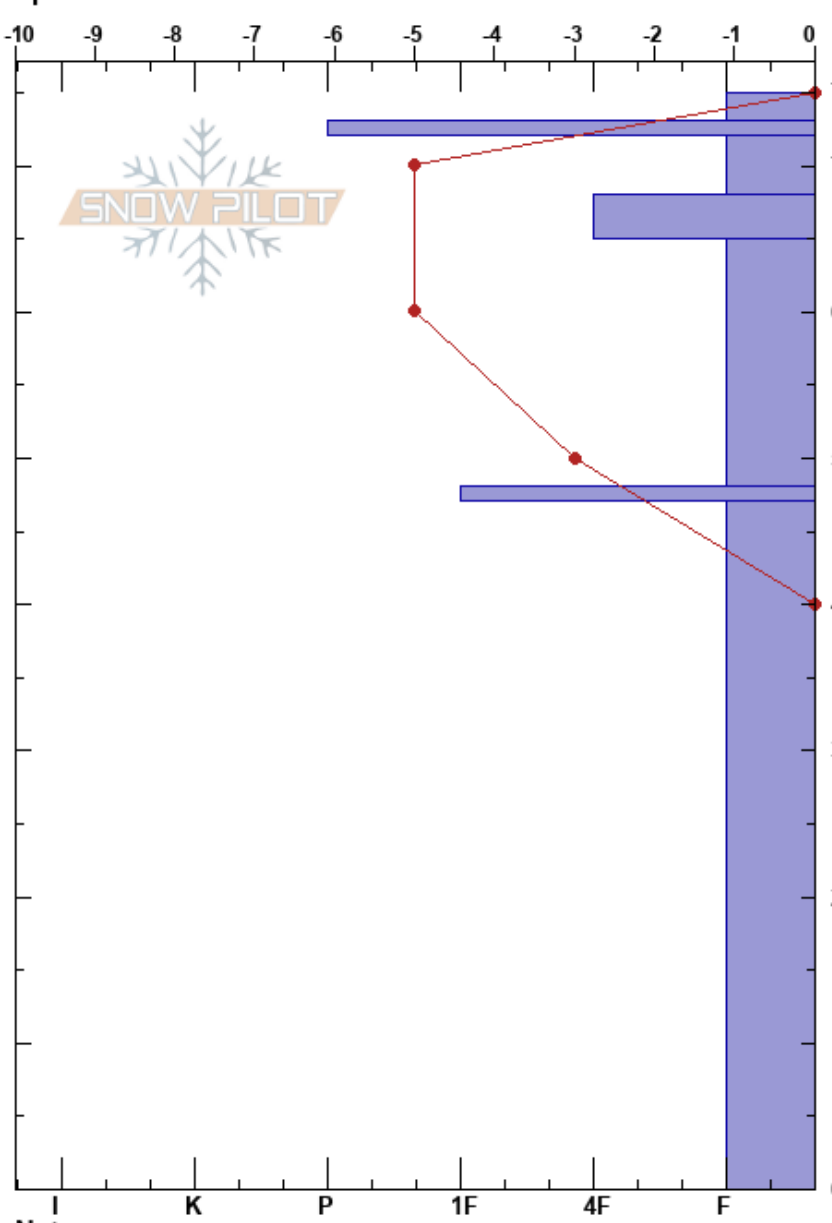

Uneva Bowl  
 Gore Range  
 CO  
 Elevation: 11059 ft  
 Aspect: 235°  
 Specifics:

Ian Mahaffey  
 01/15/2021 - 12:45pm  
 Co-ord:  
 Slope Angle: 32°  
 Wind Loading:

Stability:  
 Air Temperature:  
 Sky Cover: CLR  
 Precipitation: NO  
 Wind:

HS:75

Layer Notes:

Form	Crystal		$\rho$ kg/m <sup>3</sup>	Stability tests & Layer comments
	Size	Moisture		
⊙				
■				← STM @70cm melt freeze
□				
○				
□				
○				← CT1, Q3 @50cm ← ECTN1 @50cm
				← CT15, Q2 @40cm
□				
				← STM @15cm facets