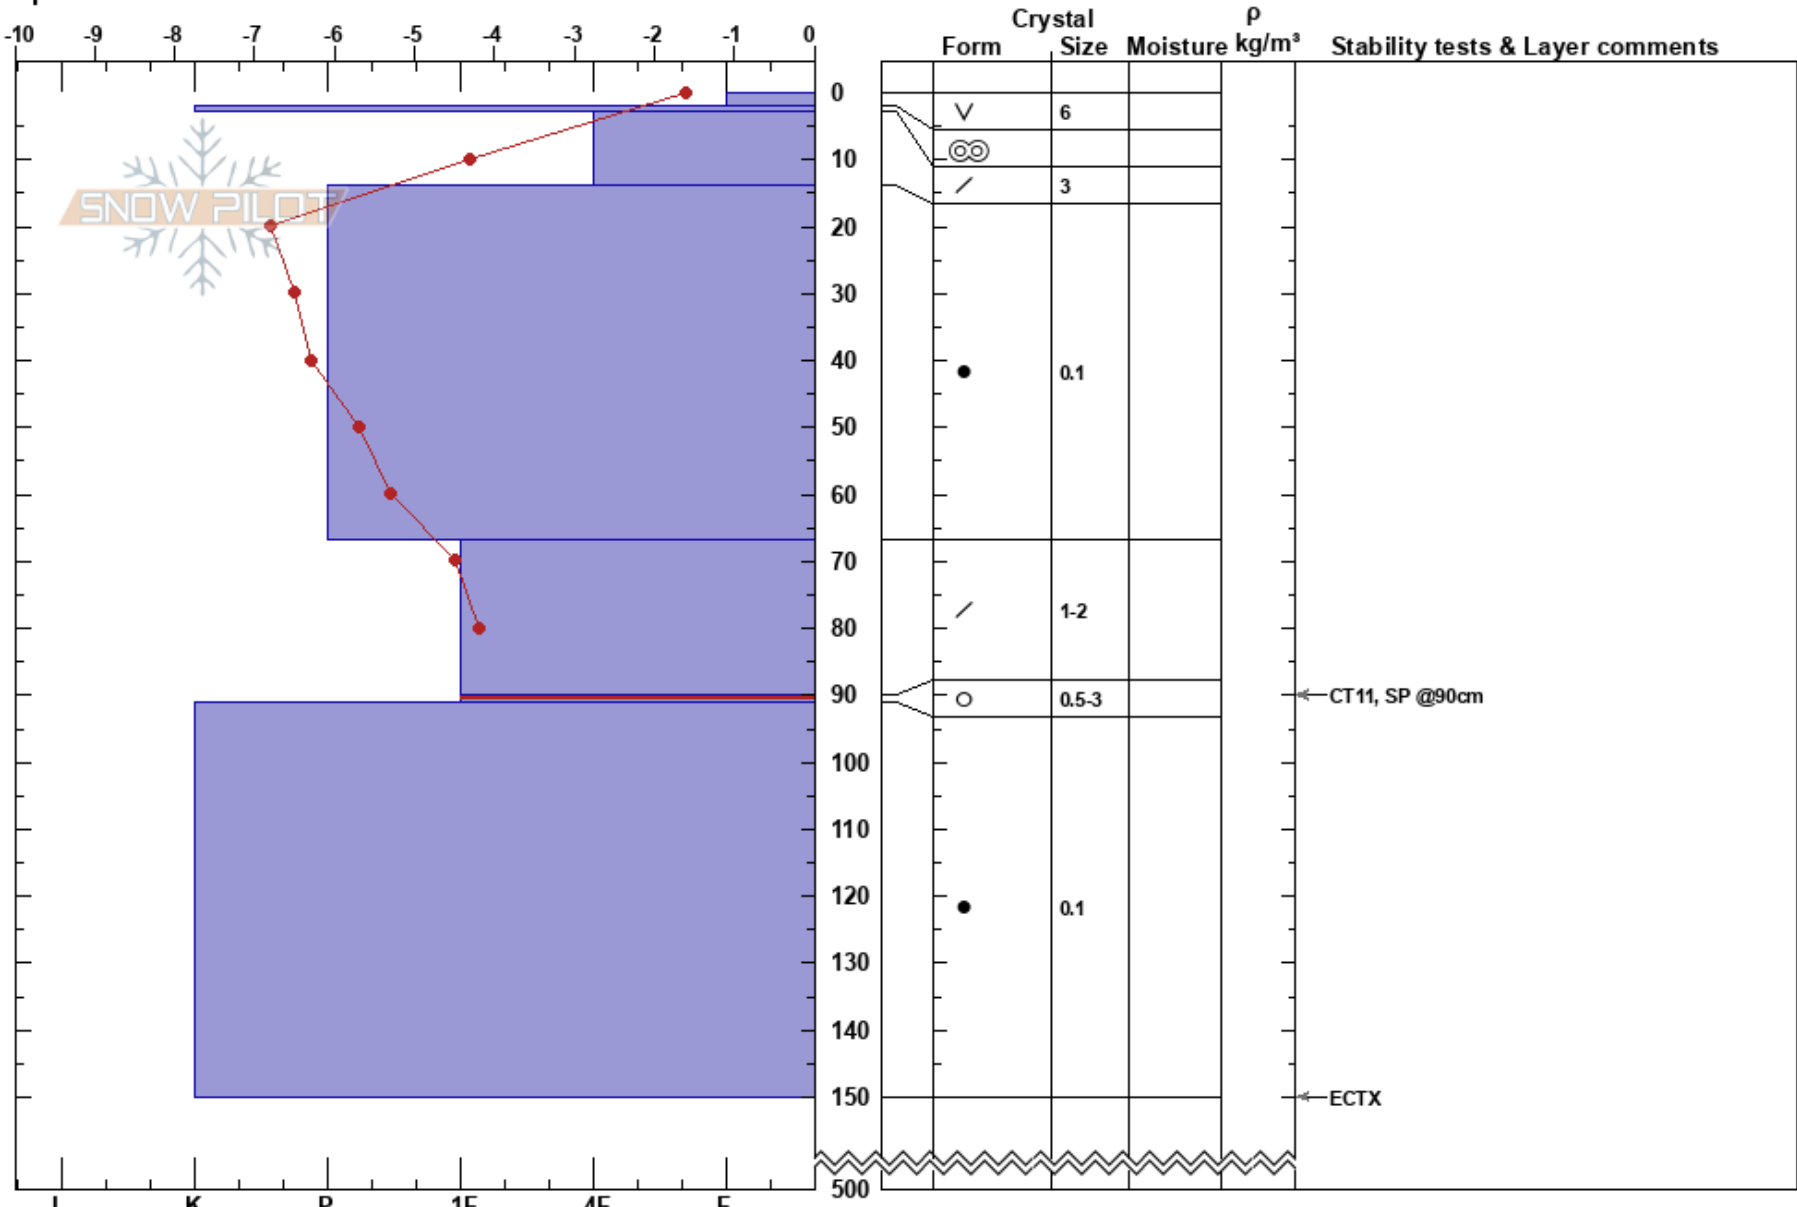

Arefjället
 Hemavan
 Sweden
Elevation: 1050 m
Aspect: 99°
Specifics:

André Amonsson
 19/04/2017 - 10:35
Co-ord:
Slope Angle: 30°
Wind Loading: previous

Stability: HS:500
Air Temperature: -3.2°C **PF:** 15 90-91cm:Problematic layer
Sky Cover: SCT
Precipitation: NO
Wind: Calm