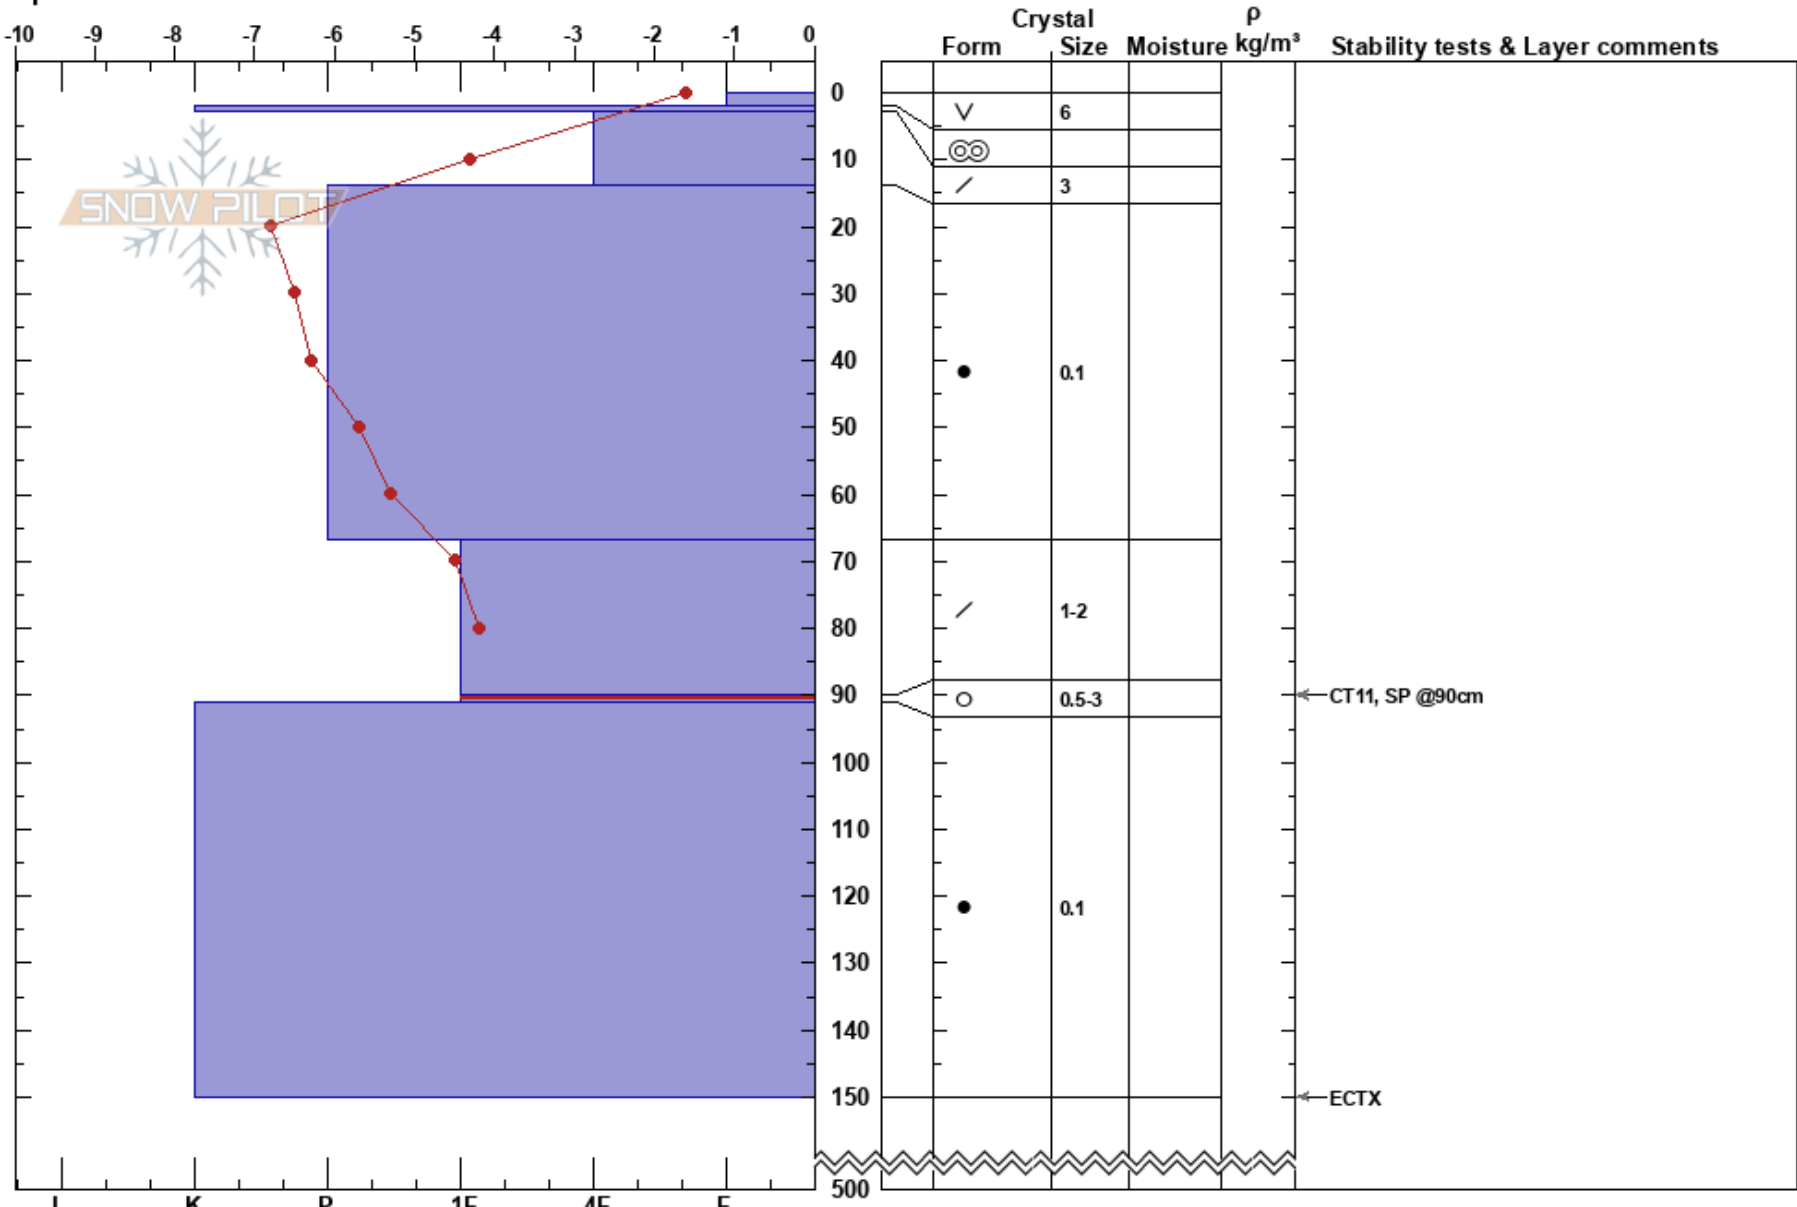

Arefjället
 Hemavan
 Sweden
 Elevation: 1050 m
 Aspect: 99°
 Specifics:

André Amonsson
 19/04/2017 - 10:35
 Co-ord:
 Slope Angle: 30°
 Wind Loading: previous

Stability: HS:500
 Air Temperature: -3.2°C PF:15 90-91cm:Problematic layer
 Sky Cover: SCT
 Precipitation: NO
 Wind: Calm