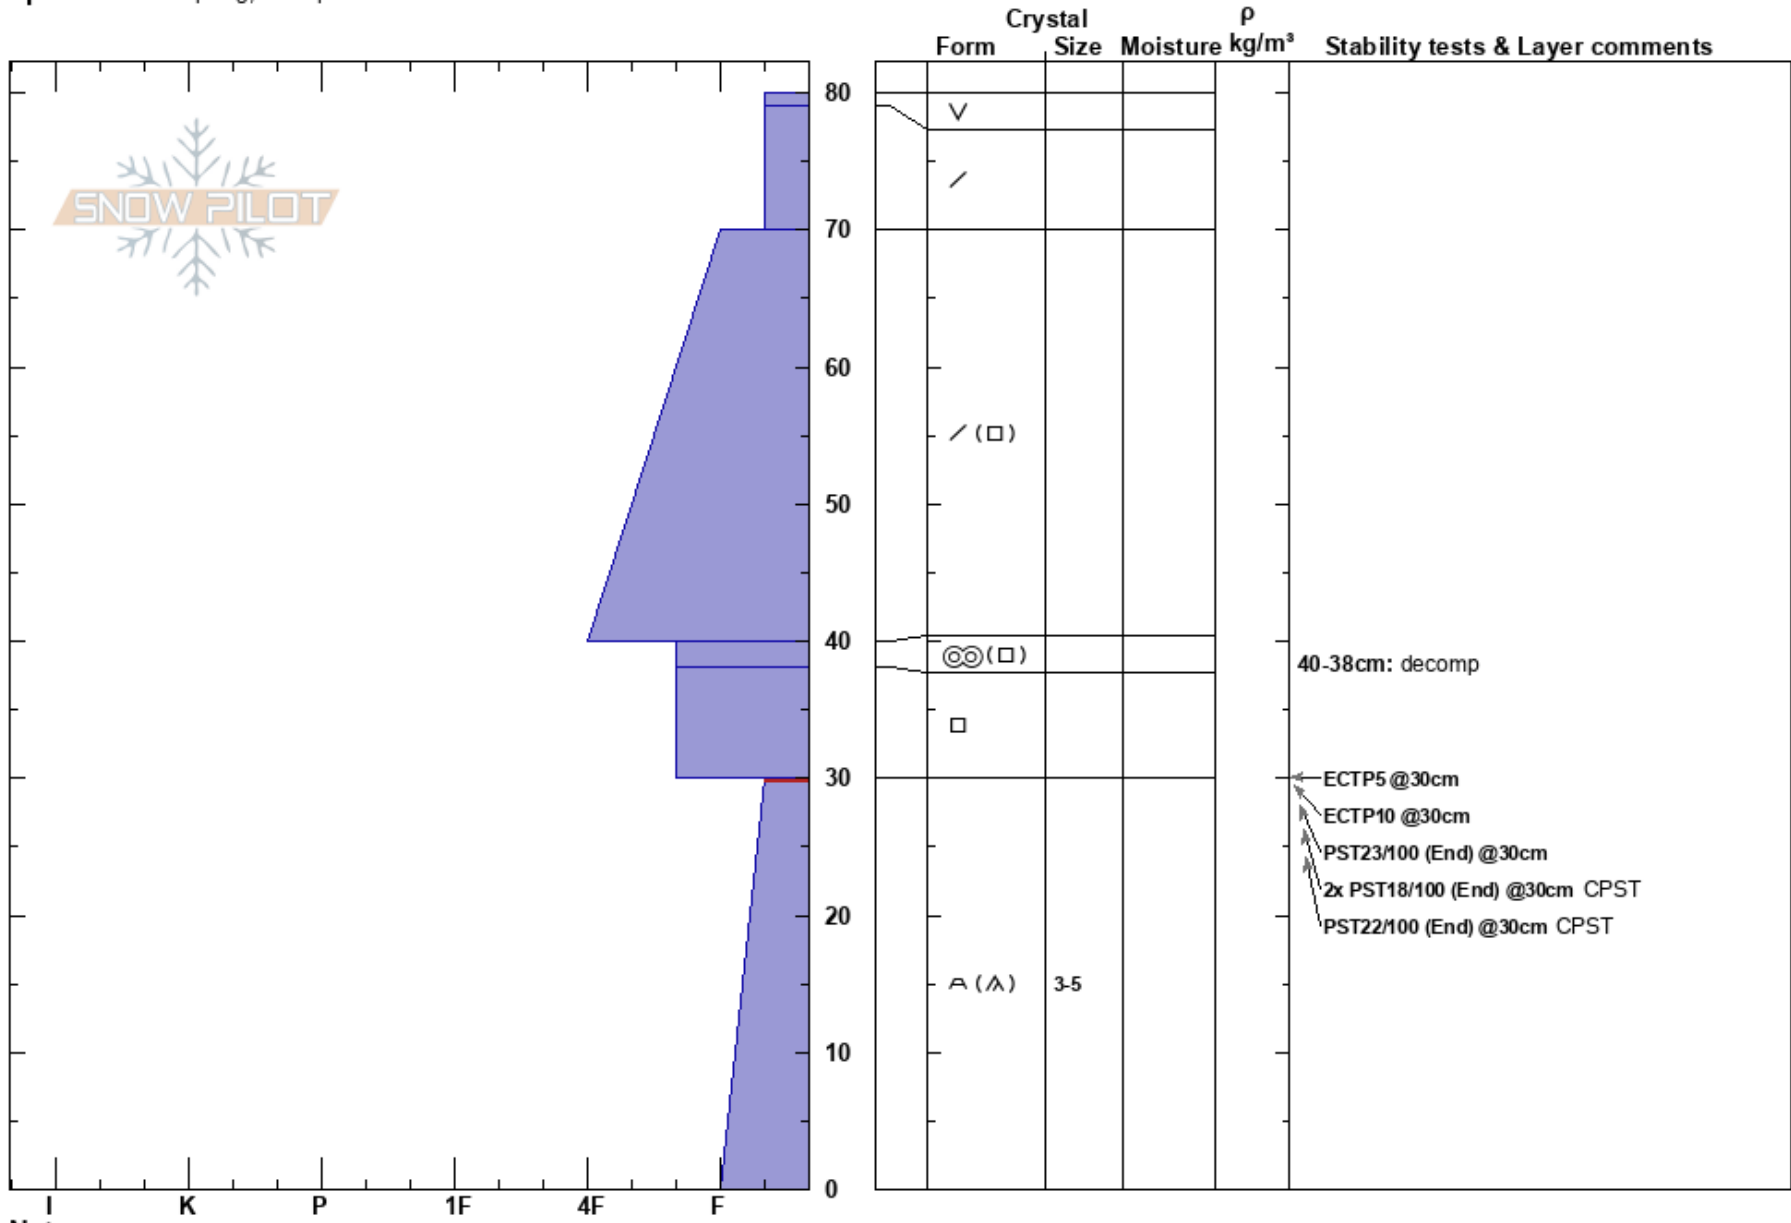

Horton
 White Cloud
 ID
 Elevation: 8400 ft
 Aspect: 270°
 Specifics: Collapsing, widespreac

Ben VandenBos
 01/16/2021 - 12:00pm
 Co-ord: 43.92713N, -114.75139W
 Slope Angle:
 Wind Loading:

Stability:
 Air Temperature:
 Sky Cover: CLR
 Precipitation: NO
 Wind: W Light Breeze

HS:80
 PF:75
 PS:20
 40-38cm: decomp
 30-0cm: Problematic layer

Notes: