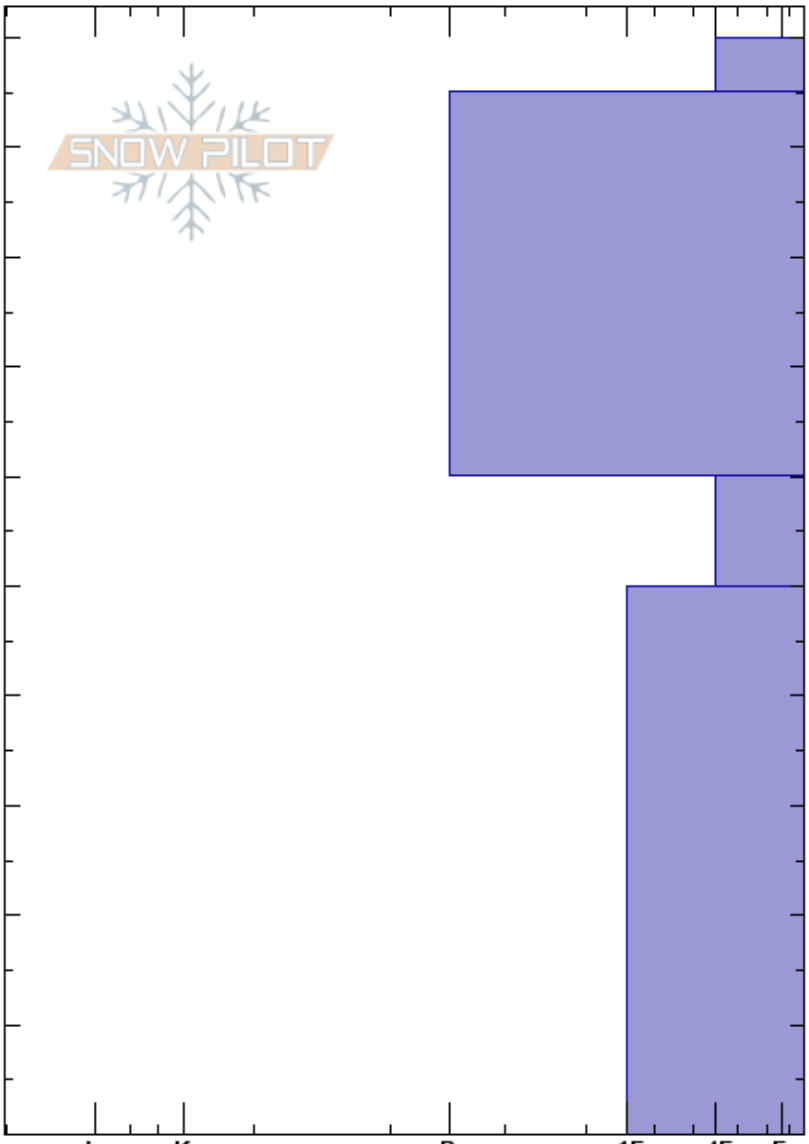

Sky Chutes  
 Tenmile Range  
 CO  
**Elevation:** 12200 ft  
**Aspect:** 180°  
**Specifics:**

Jason Konigsberg  
 04/18/2017 - 12:00pm  
**Co-ord:** 39.50578N, -106.11877W  
**Slope Angle:** 35°  
**Wind Loading:**

**Stability:**  
**Air Temperature:**  
**Sky Cover:**  
**Precipitation:**  
**Wind:**

**HS:**100

**Layer Notes:**

	Crystal		$\rho$ kg/m <sup>3</sup>	Stability tests & Layer comments
	Form	Size		
100	⊘		M	
75-95	⊘⊘			
55-60	⊘		W	
20-50	⊘		W	