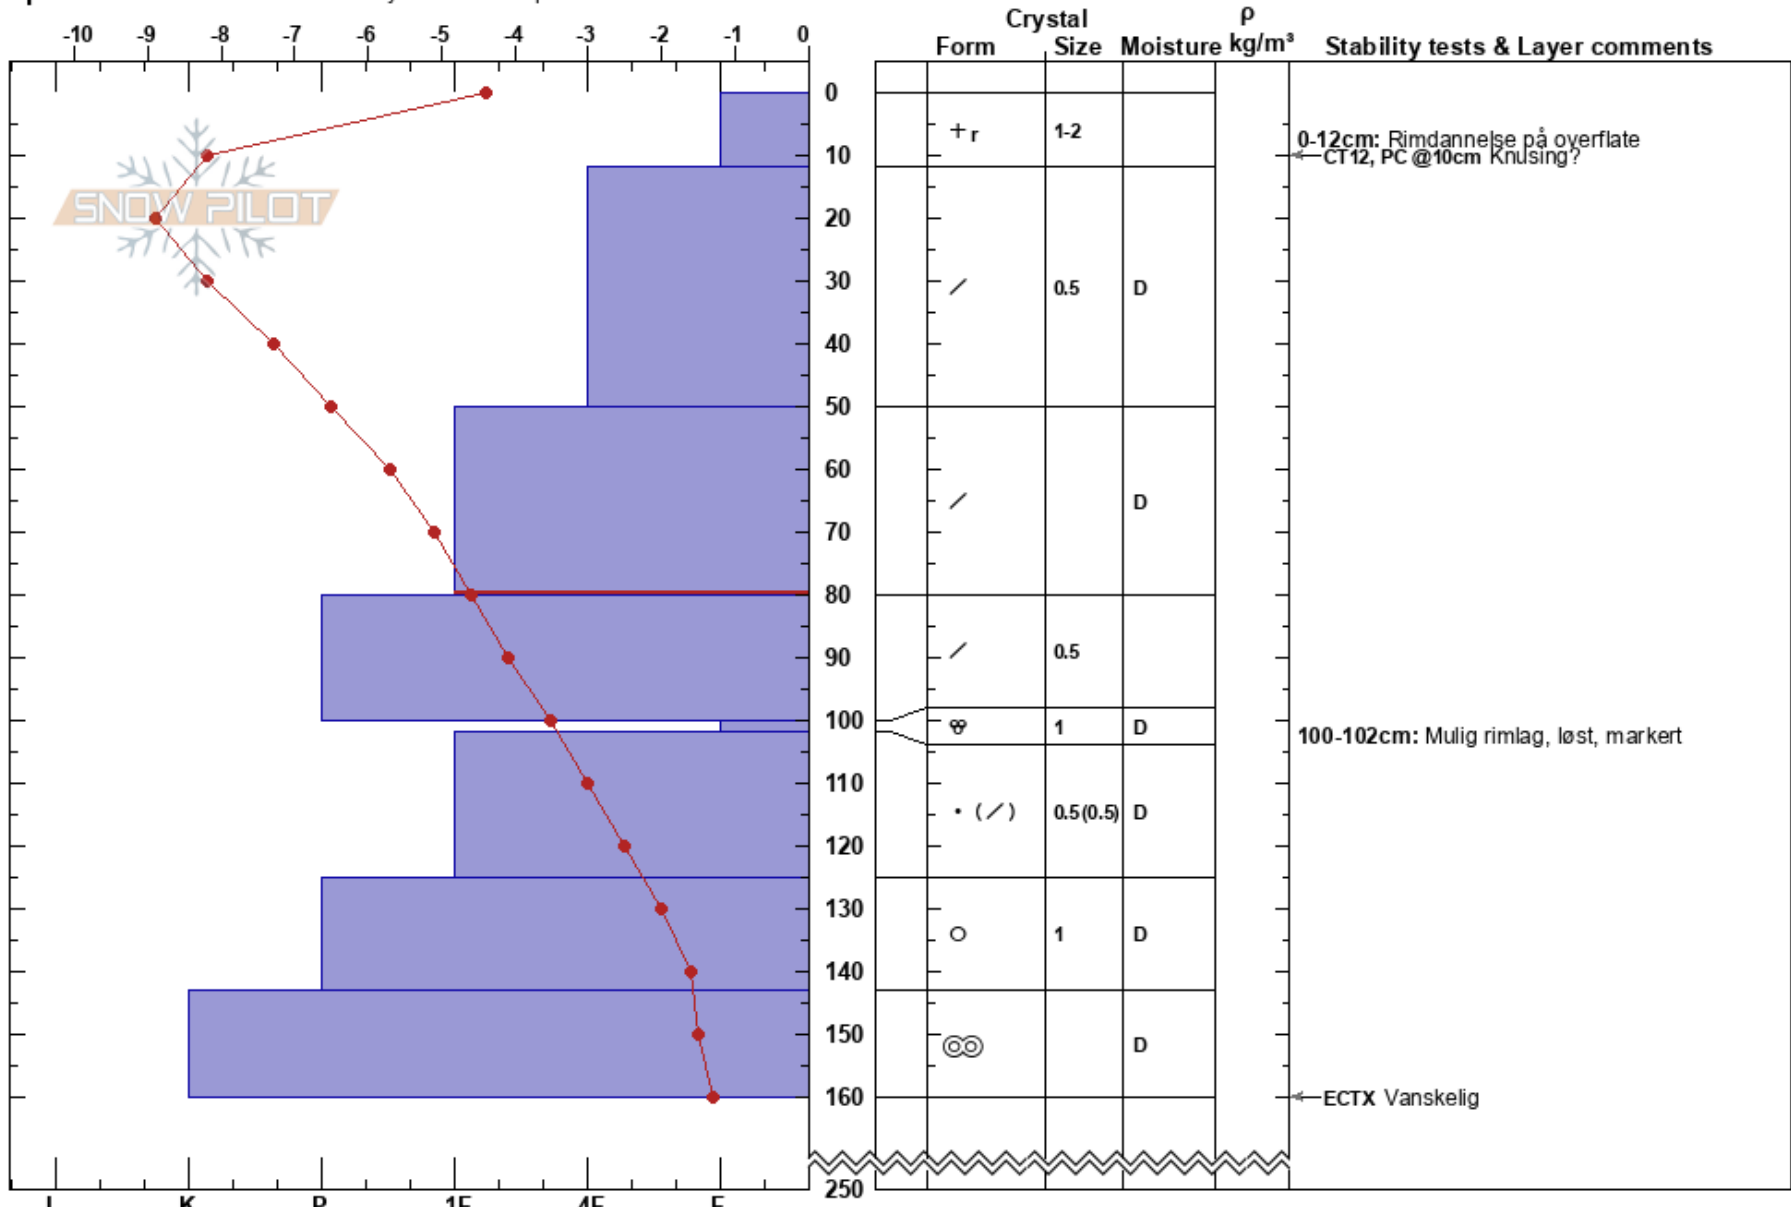

Fingersida, v Fingeren
 Sunnmorealps
 Norway
Elevation: 1048 m
Aspect: S
Specifics: Recent avalanche activity on similar slopes

Arne Fagerhaug
 15/01/2021 - 13:00
Co-ord: 32V 360364E 6905419N
Slope Angle: 25°
Wind Loading: no

Stability:
Air Temperature: -4.2°C
Sky Cover: CLR
Precipitation: NO
Wind: Calm

HS:250
PF:43
0-12cm: Rimdannelse på overflate
50-80cm: Problematic layer
100-102cm: Mulig rimlag, løst, markert

Notes: