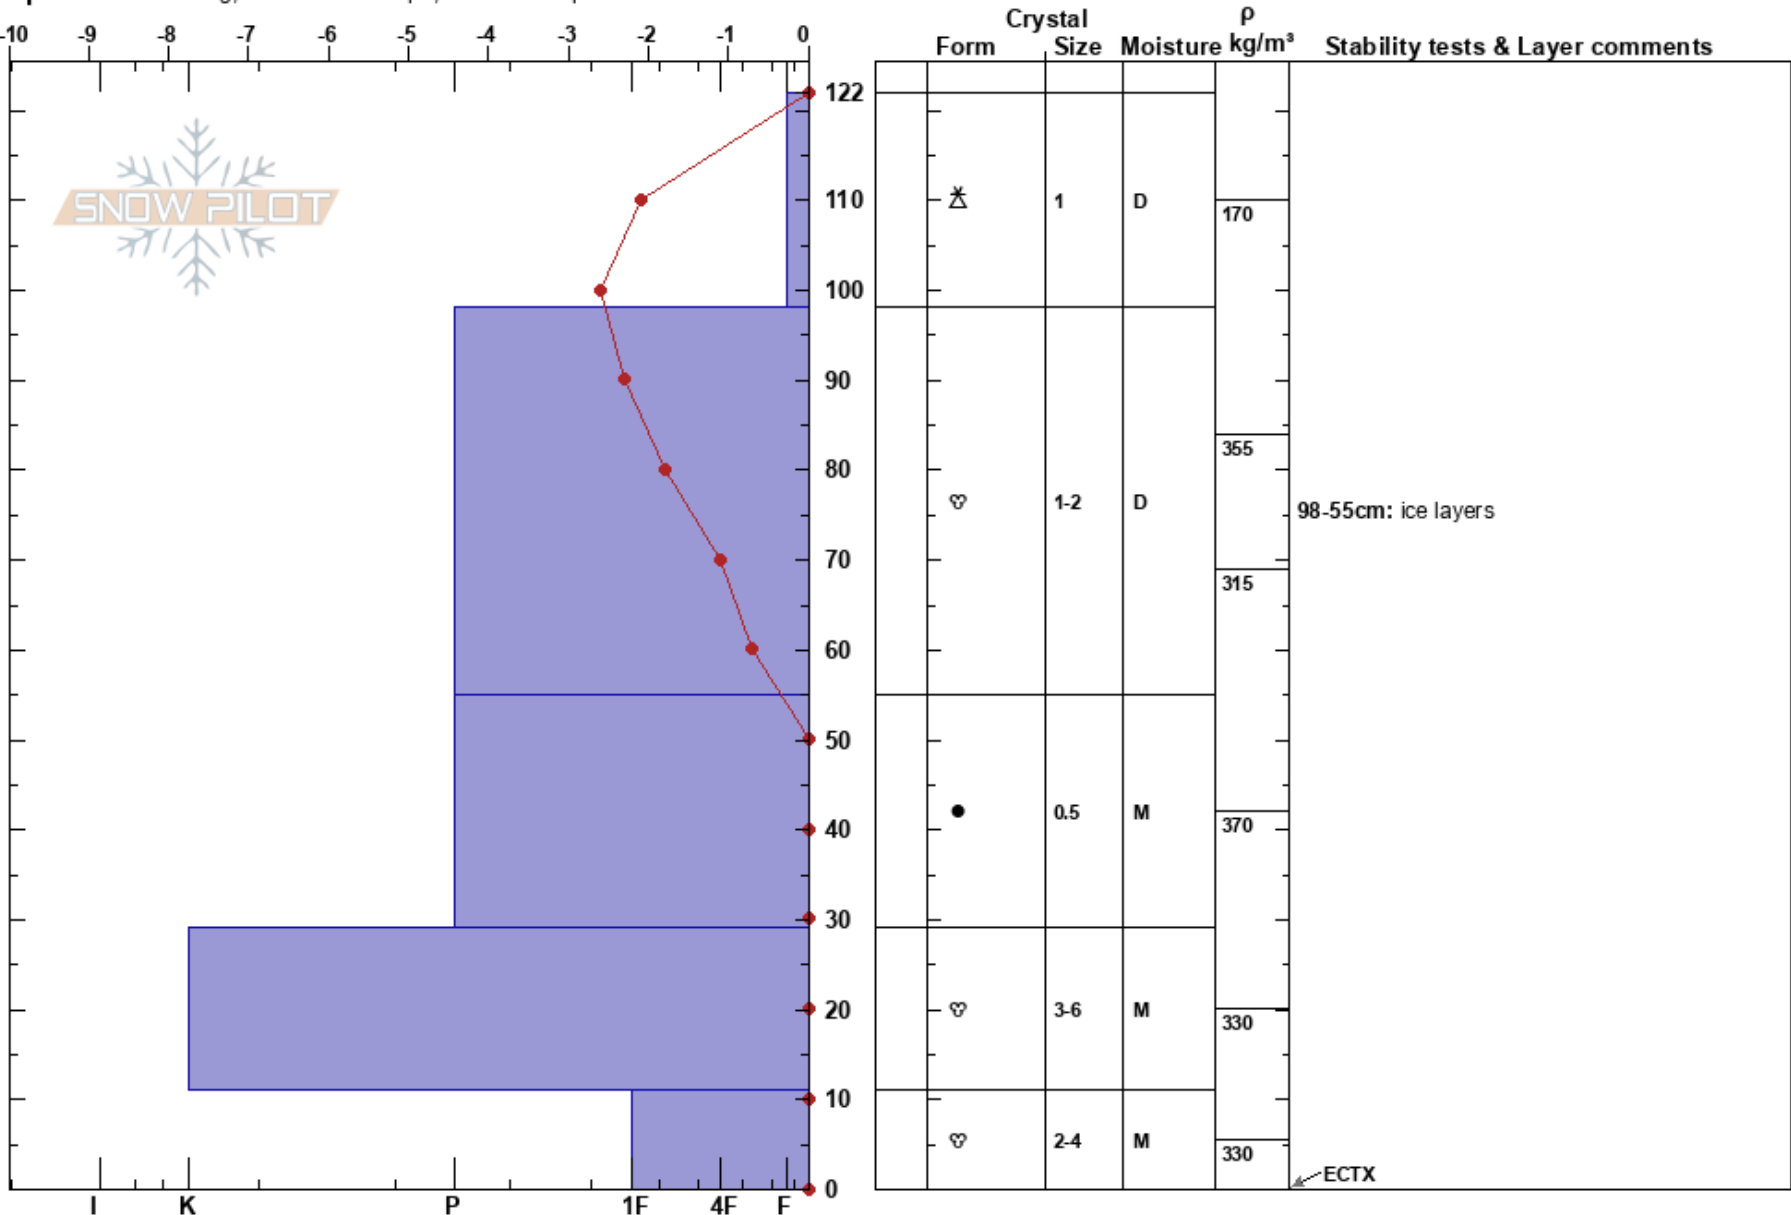

Steinskarfjellet low
 Kvaløya
 Norway
Elevation: 233 m
Aspect: N
Specifics: Cracking; Ski tracks on slope; We skied slope

Paul Velsand
 18/04/2017 - 13:15
Co-ord: 33W 639468E 7732280N
Slope Angle: 10°
Wind Loading: yes

Stability: Fair
Air Temperature: -1.1°C
Sky Cover: OVC
Precipitation: GR
Wind: W Moderate

HS:122
PF:25
Layer Notes:
 122-98cm: Problematic layer
 98-55cm: ice layers

Notes: Snow height iButton: 107 cm. A lot of snow drift into the pit made examining snow crystals difficult, hence the low "resolution" of the snow profile.
 Wind direction changed during the day, from W to N.
 Shovel break @ 55 cm.