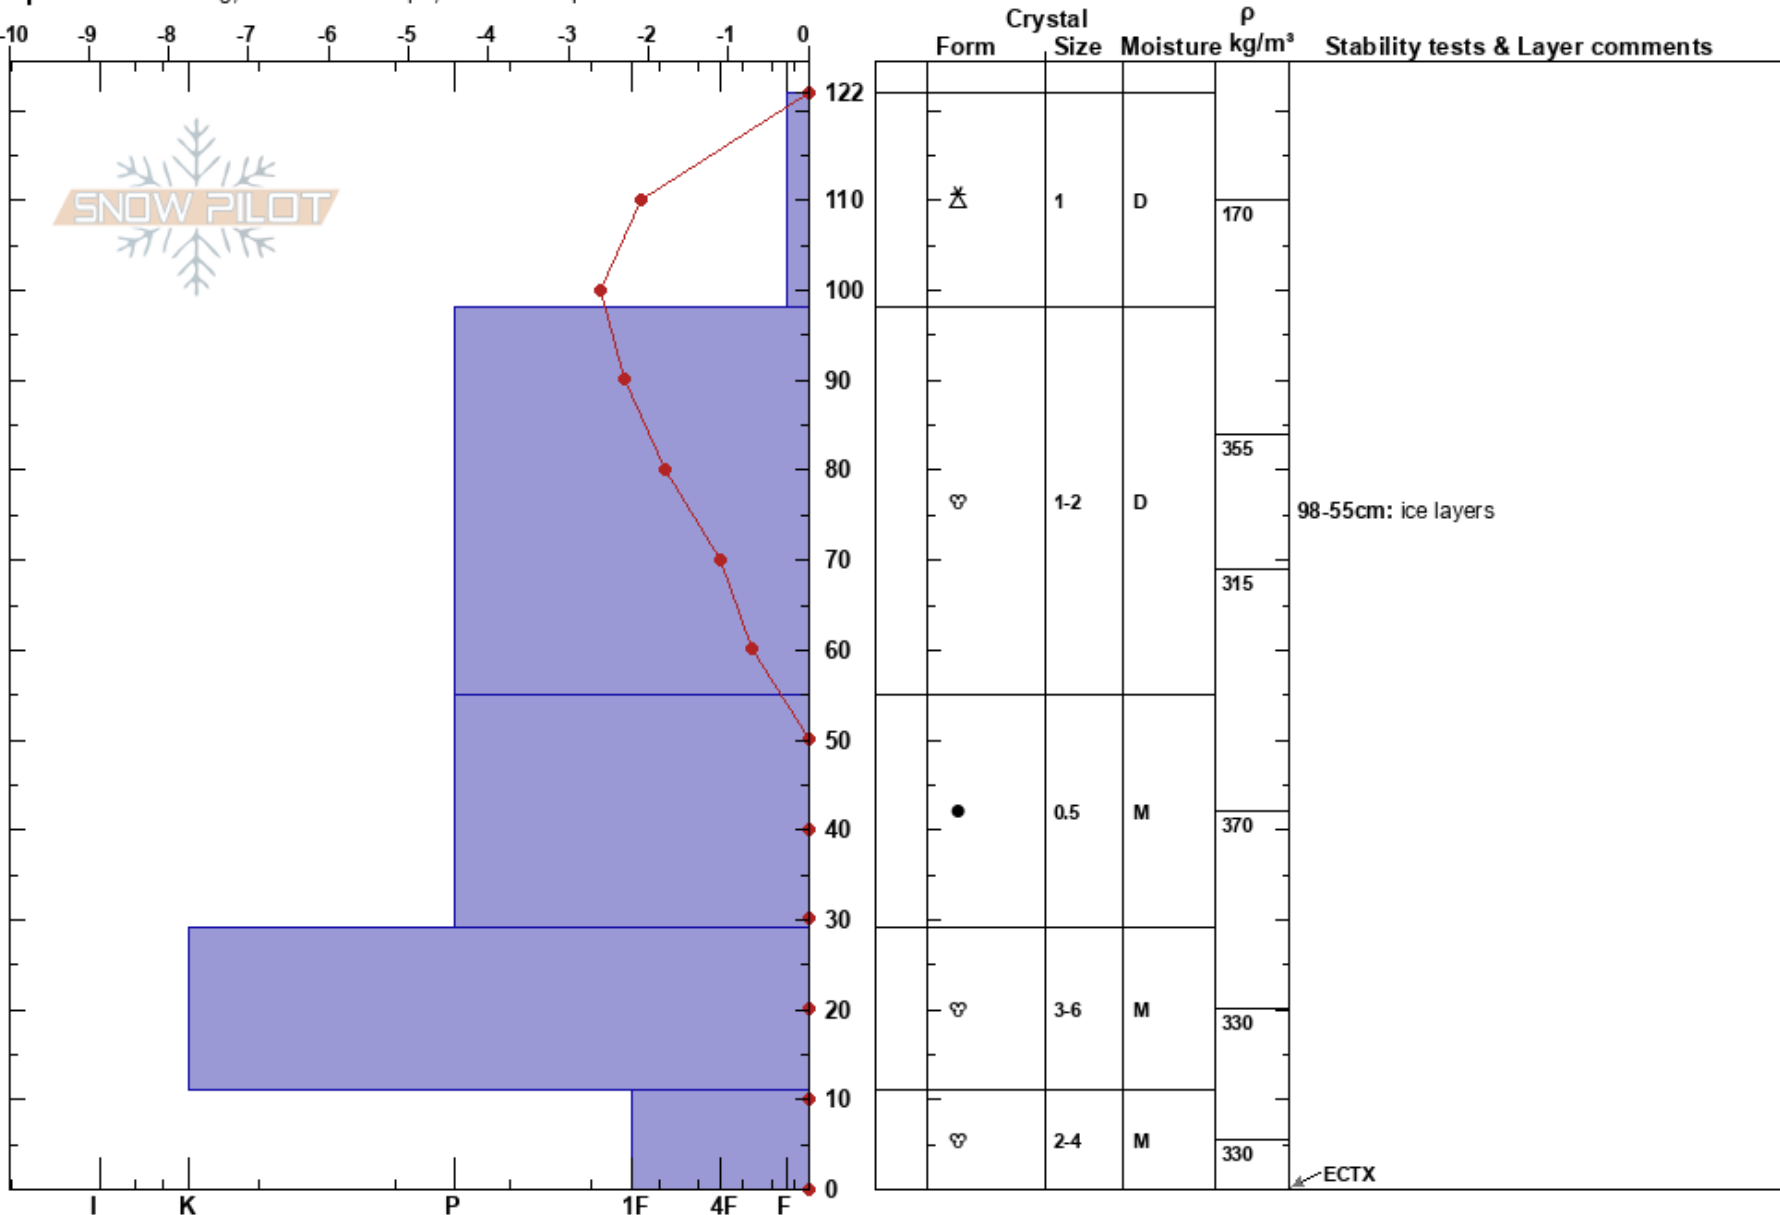

Steinskarfjellet low  
 Kvaløya  
 Norway  
 Elevation: 233 m  
 Aspect: N  
 Specifics: Cracking; Ski tracks on slope; We skied slope

Paul Velsand  
 18/04/2017 - 13:15  
 Co-ord: 33W 639468E 7732280N  
 Slope Angle: 10°  
 Wind Loading: yes

Stability: Fair  
 Air Temperature: -1.1°C  
 Sky Cover: OVC  
 Precipitation: GR  
 Wind: W Moderate

HS:122  
 PF:25  
 122-98cm: Problematic layer  
 98-55cm: ice layers

**Notes:** Snow height iButton: 107 cm. A lot of snow drift into the pit made examining snow crystals difficult, hence the low "resolution" of the snow profile.  
 Wind direction changed during the day, from W to N.  
 Shovel break @ 55 cm.