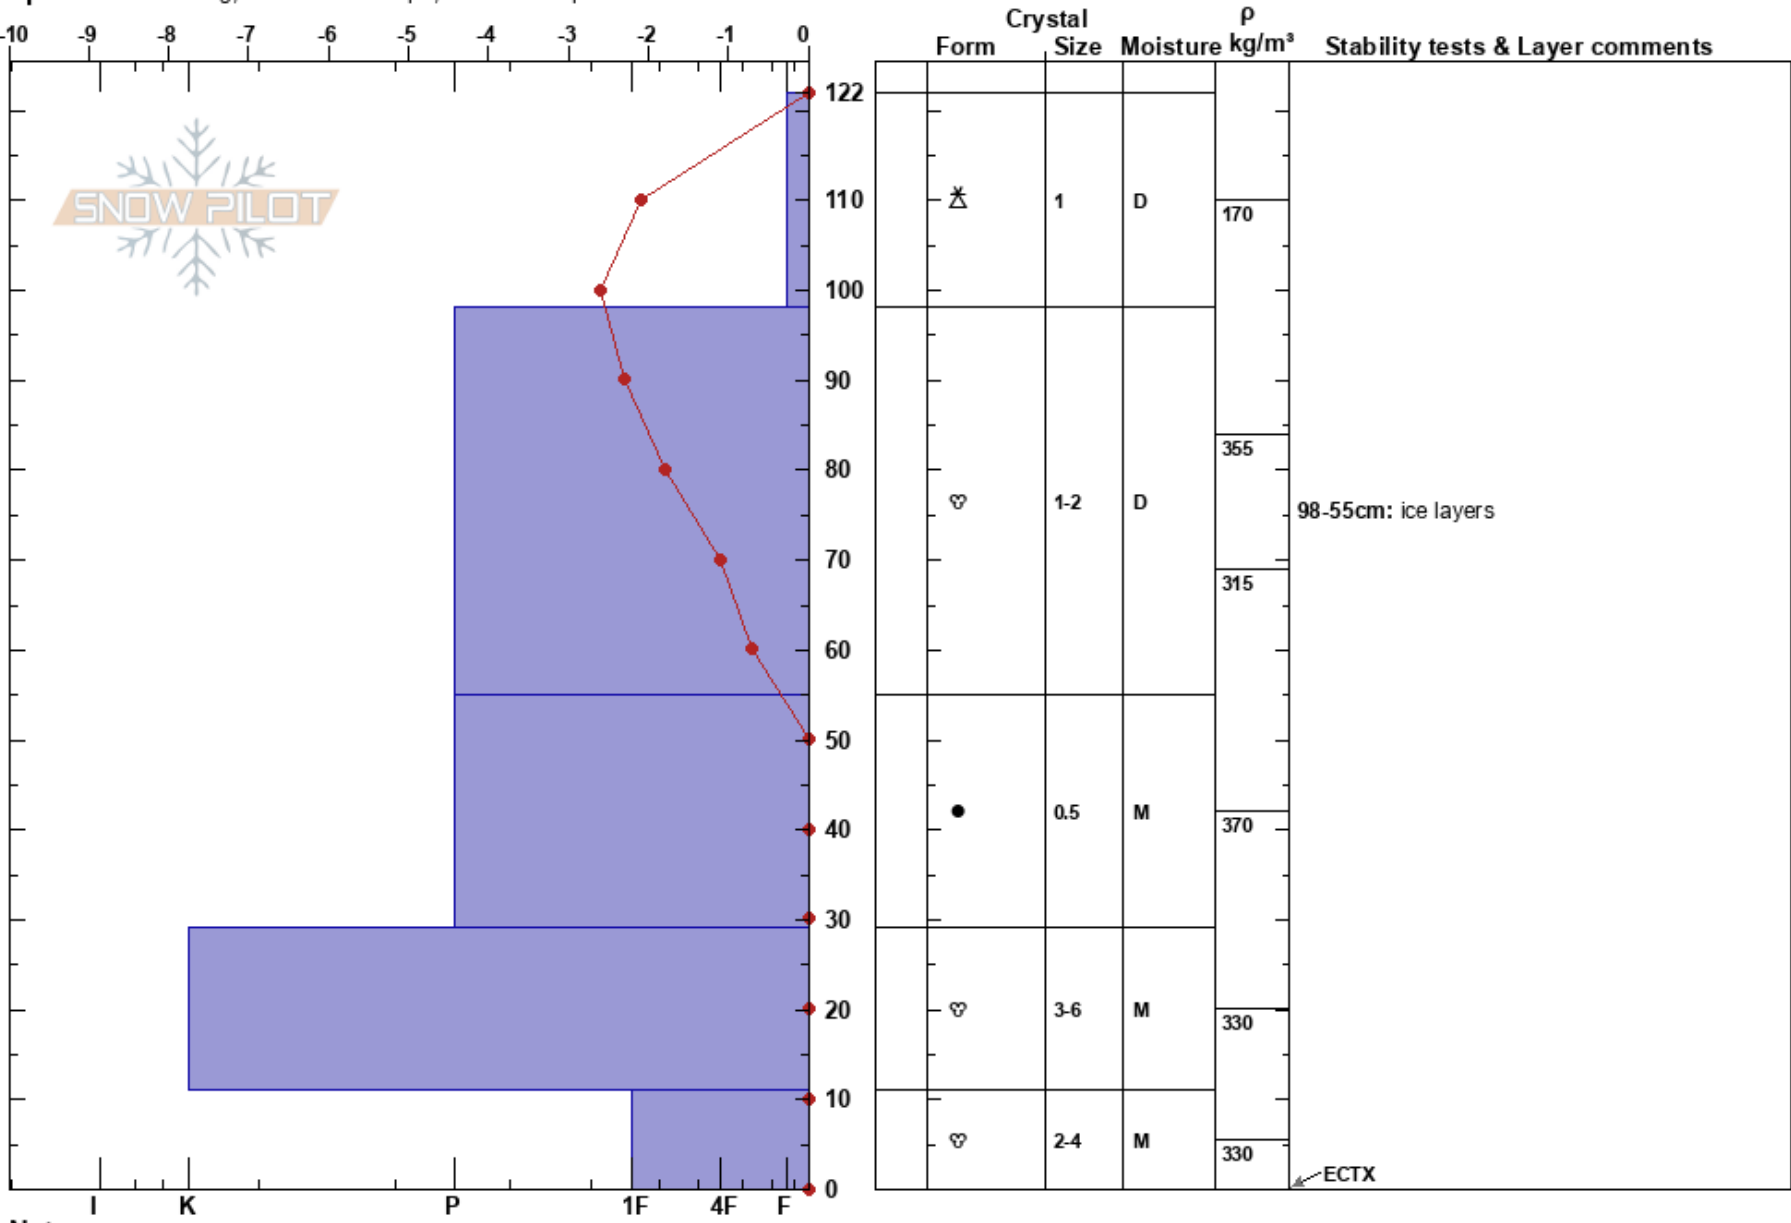

Steinskarfjellet low
 Kvaløya
 Norway
Elevation: 233 m
Aspect: N
Specifics: Cracking; Ski tracks on slope; We skied slope

Paul Velsand
 18/04/2017 - 13:15
Co-ord: 33W 639468E 7732280N
Slope Angle: 10°
Wind Loading: yes

Stability: Fair
Air Temperature: -1.1°C **PF:**25
Sky Cover: OVC
Precipitation: GR
Wind: W Moderate
HS:122
Layer Notes:
 122-98cm: Problematic layer
 98-55cm: ice layers

Notes: Snow height iButton: 107 cm. A lot of snow drift into the pit made examining snow crystals difficult, hence the low "resolution" of the snow profile.
 Wind direction changed during the day, from W to N.
 Shovel break @ 55 cm.