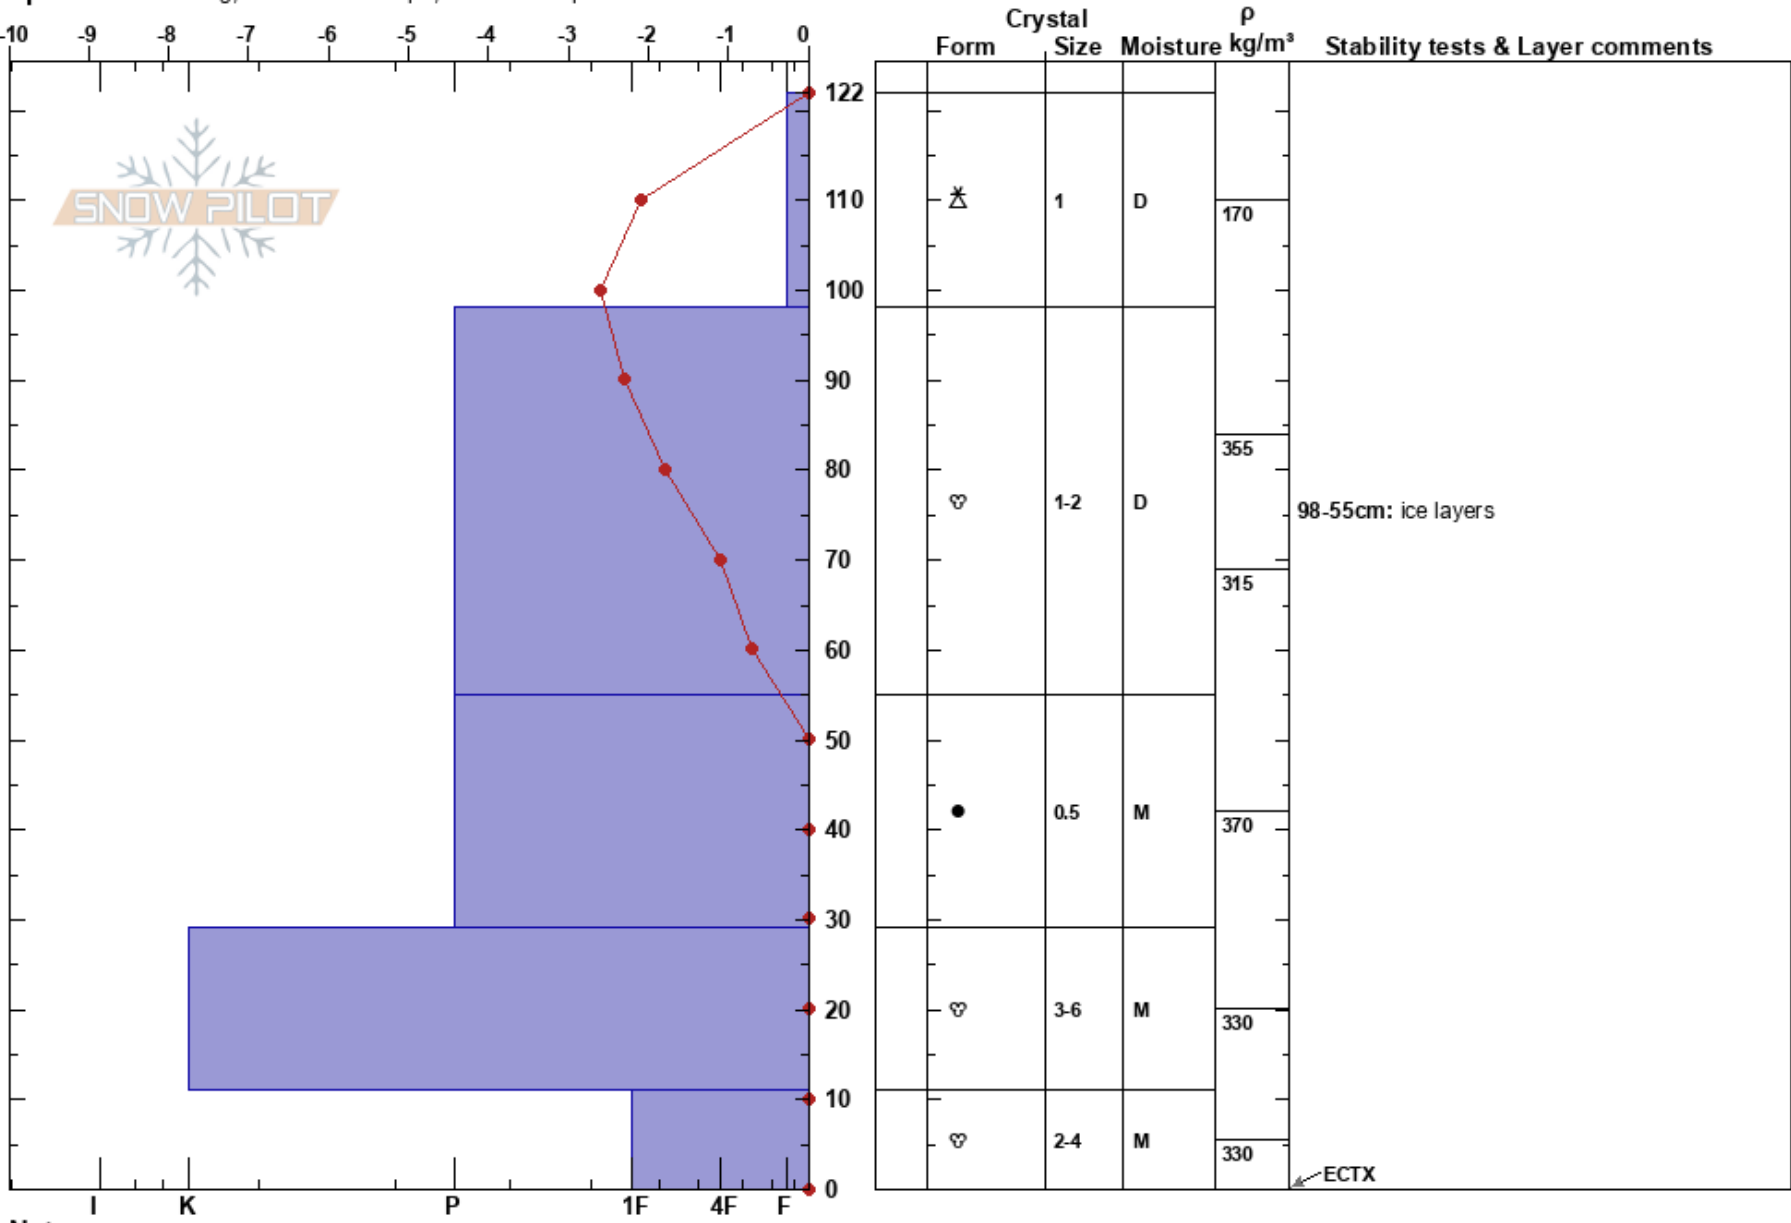

Steinskarfjellet low
 Kvaløya
 Norway
 Elevation: 233 m
 Aspect: N
 Specifics: Cracking; Ski tracks on slope; We skied slope

Paul Velsand
 18/04/2017 - 13:15
 Co-ord: 33W 639468E 7732280N
 Slope Angle: 10°
 Wind Loading: yes

Stability: Fair
 Air Temperature: -1.1°C
 Sky Cover: OVC
 Precipitation: GR
 Wind: W Moderate
 HS:122
 PF:25
 122-98cm: Problematic layer
 98-55cm: ice layers

Notes: Snow height iButton: 107 cm. A lot of snow drift into the pit made examining snow crystals difficult, hence the low "resolution" of the snow profile.
 Wind direction changed during the day, from W to N.
 Shovel break @ 55 cm.