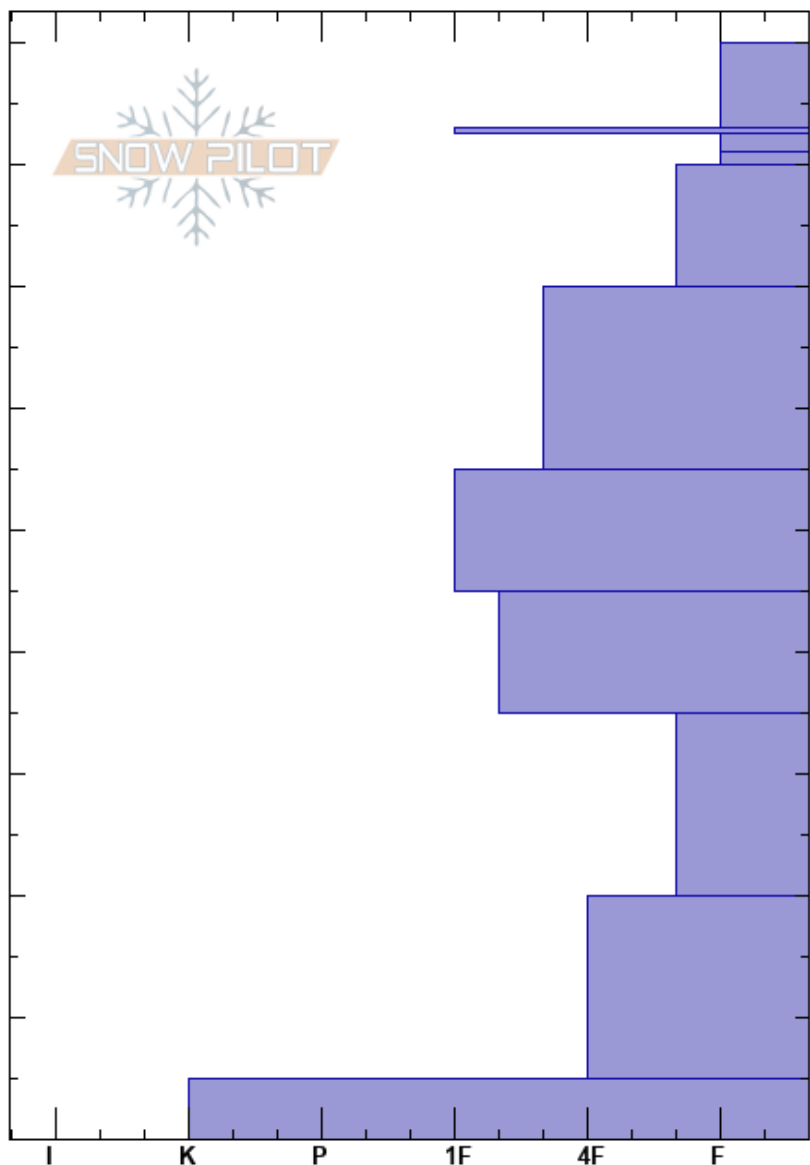

MiddleBasin, SciBowl
 Madison Range-N
 MT
 Elevation: 9250 ft
 Aspect: 97°
 Specifics: Cracking

Alex Marienthal
 01/16/2021 - 12:20am
 Co-ord: 45.32619N, -111.38212W
 Slope Angle: 28°
 Wind Loading: previous

Stability: Poor
 Air Temperature:
 Sky Cover: FEW
 Precipitation: NO
 Wind: W Light Breeze

HS:90
 35-20cm: Problematic layer

Height (cm)	Crystal		ρ kg/m ³	Stability tests & Layer comments
	Form	Size		
90	∇			
88	+ (∕)			
86	•			
84	+			
82	∇	3-5		ECTN6 @80cm ECTN4 @80cm
80	/			
70				
60				
50				
40				
35				ECTP19 @35cm ECTP16 @35cm ECTN22 @35cm
30	□	2-3		
20				
10	^	3-5		
0	⊙ (□)			