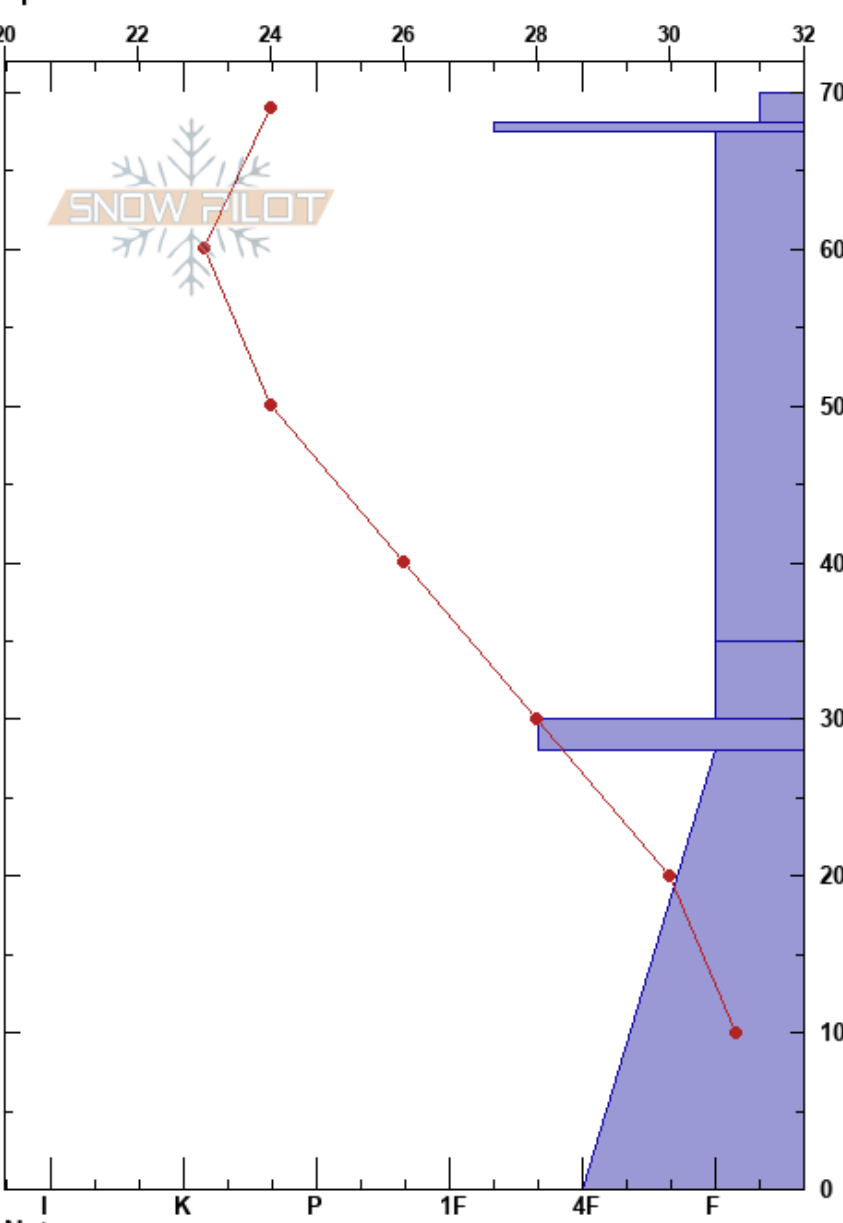

Stump Hollow
 Bear River Range
 UT
 Elevation: 7986 ft
 Aspect: W
 Specifics:

paige pagnucco
 01/16/2021 - 3:00pm
 Co-ord: 41.94914N, -111.52876W
 Slope Angle: 20°
 Wind Loading:

Stability:
 Air Temperature: 35°F
 Sky Cover: FEW
 Precipitation: NO
 Wind: NW Light Breeze

HS:70
 PF:0
 PS:30
 35-30cm: Problematic layer

Form	Crystal		Moisture	ρ kg/m³	Stability tests & Layer comments
	Size				
+					
=					
□					← ECTP15 @31cm
⊙					← CTV, Q1 @27.5cm

Notes: