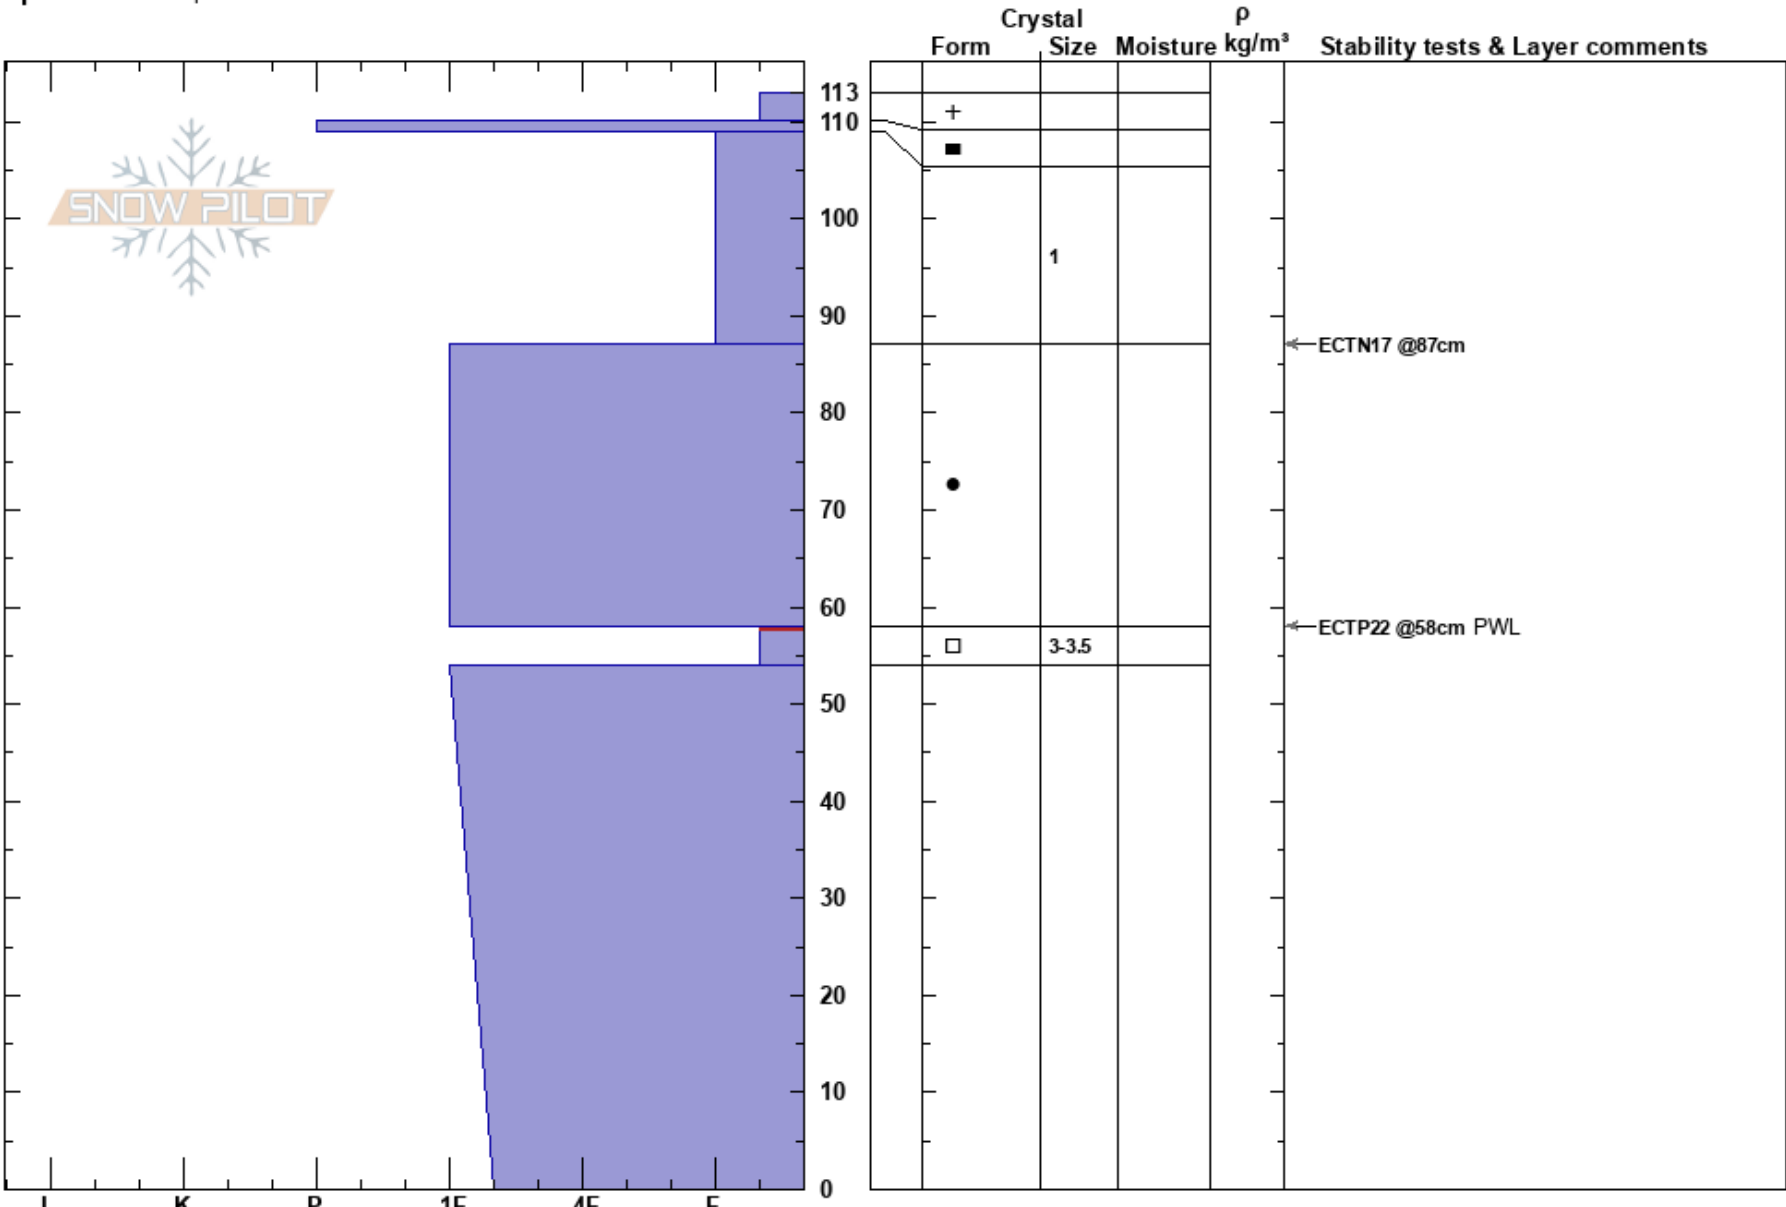

Powder Park
 Park City Ridge line
 UT
Elevation: 9200 ft
Aspect: 310°
Specifics: Poor pit location

weston shirey
 01/16/2021 - 1:38pm
Co-ord: 12T 448254W 4502525N
Slope Angle: 26°
Wind Loading: previous

Stability:
Air Temperature: 0°C
Sky Cover: CLR
Precipitation: NO
Wind: NW Calm
HS: 113
Layer Notes:
 58-54cm: Problematic layer

Notes: