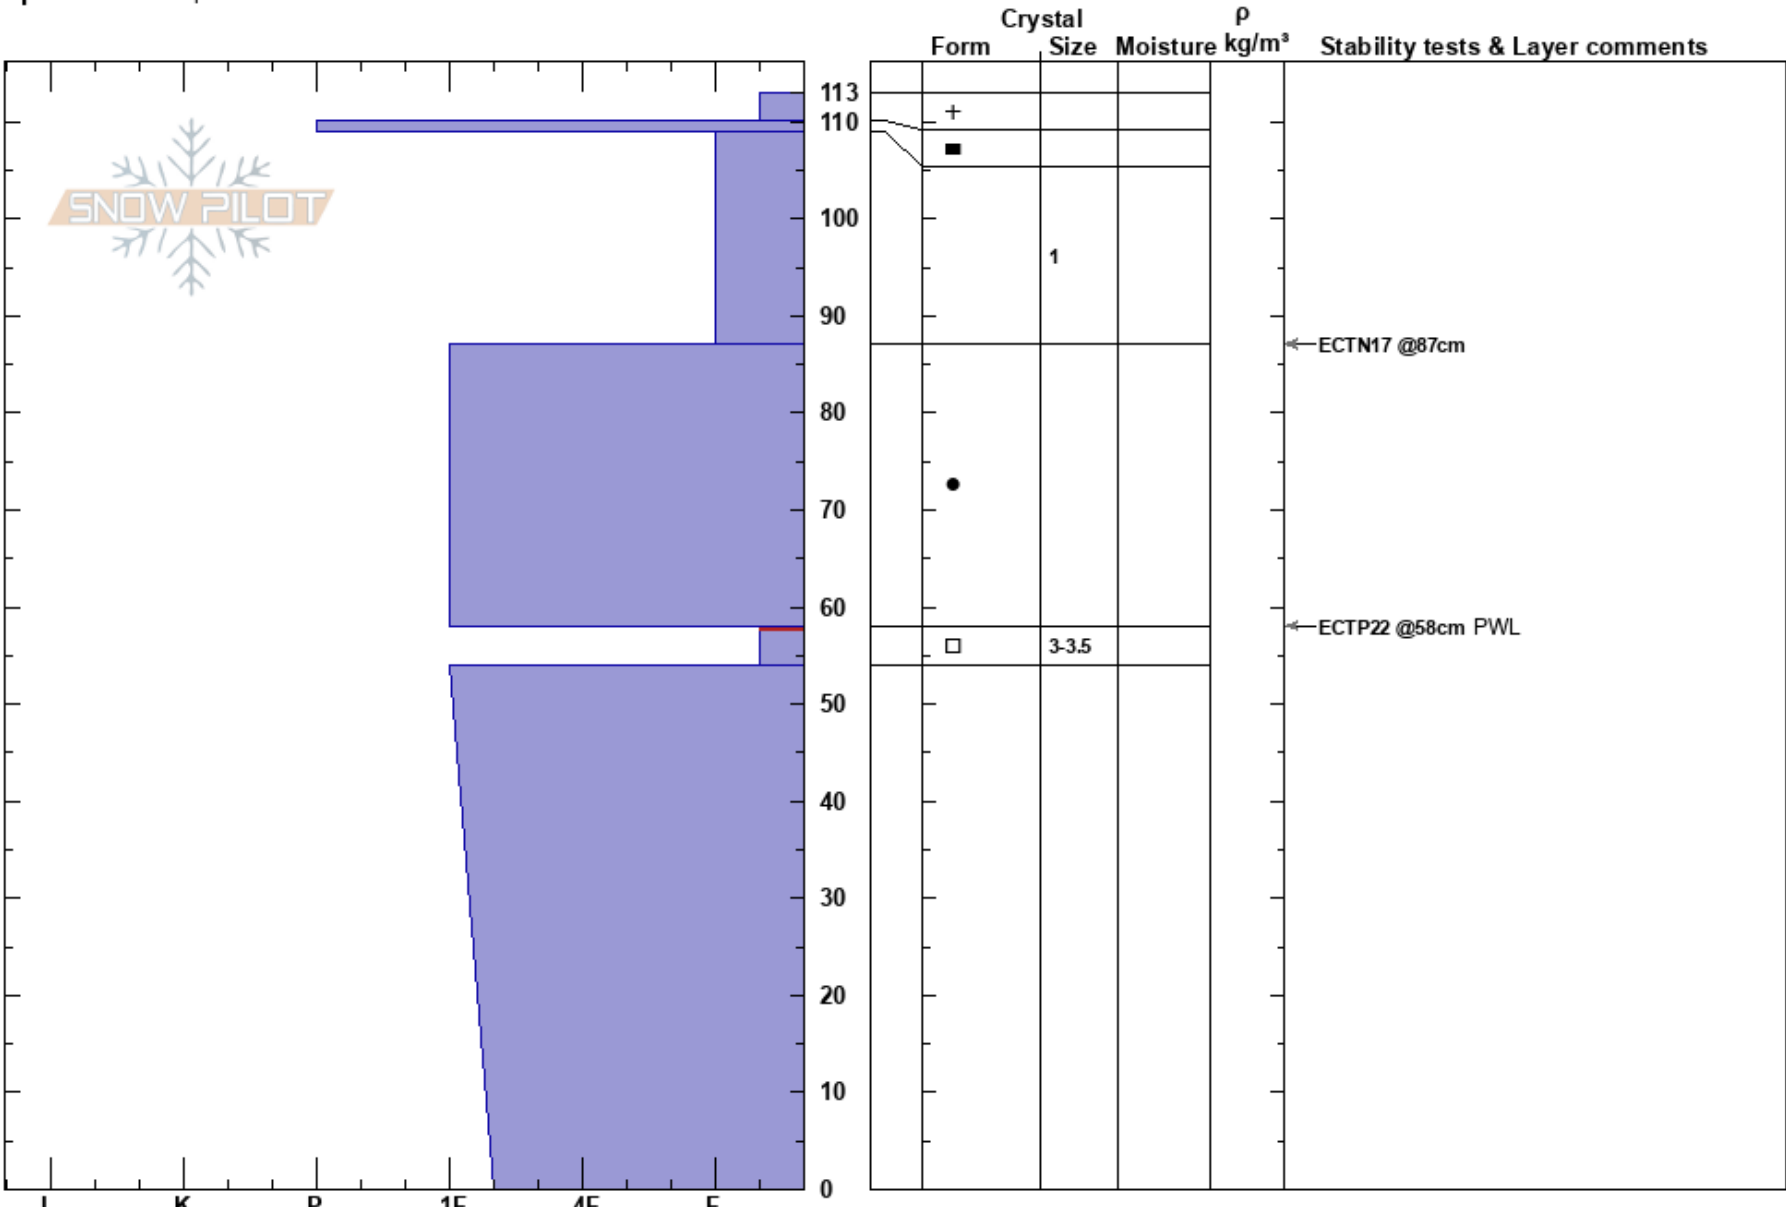

Powder Park
 Park City Ridge line
 UT
Elevation: 9200 ft
Aspect: 310°
Specifics: Poor pit location

weston shirey
 01/16/2021 - 1:38pm
Co-ord: 12T 448254W 4502525N
Slope Angle: 26°
Wind Loading: previous

Stability:
Air Temperature: 0°C
Sky Cover: CLR
Precipitation: NO
Wind: NW Calm

HS: 113
Layer Notes:
 58-54cm: Problematic layer

Notes: