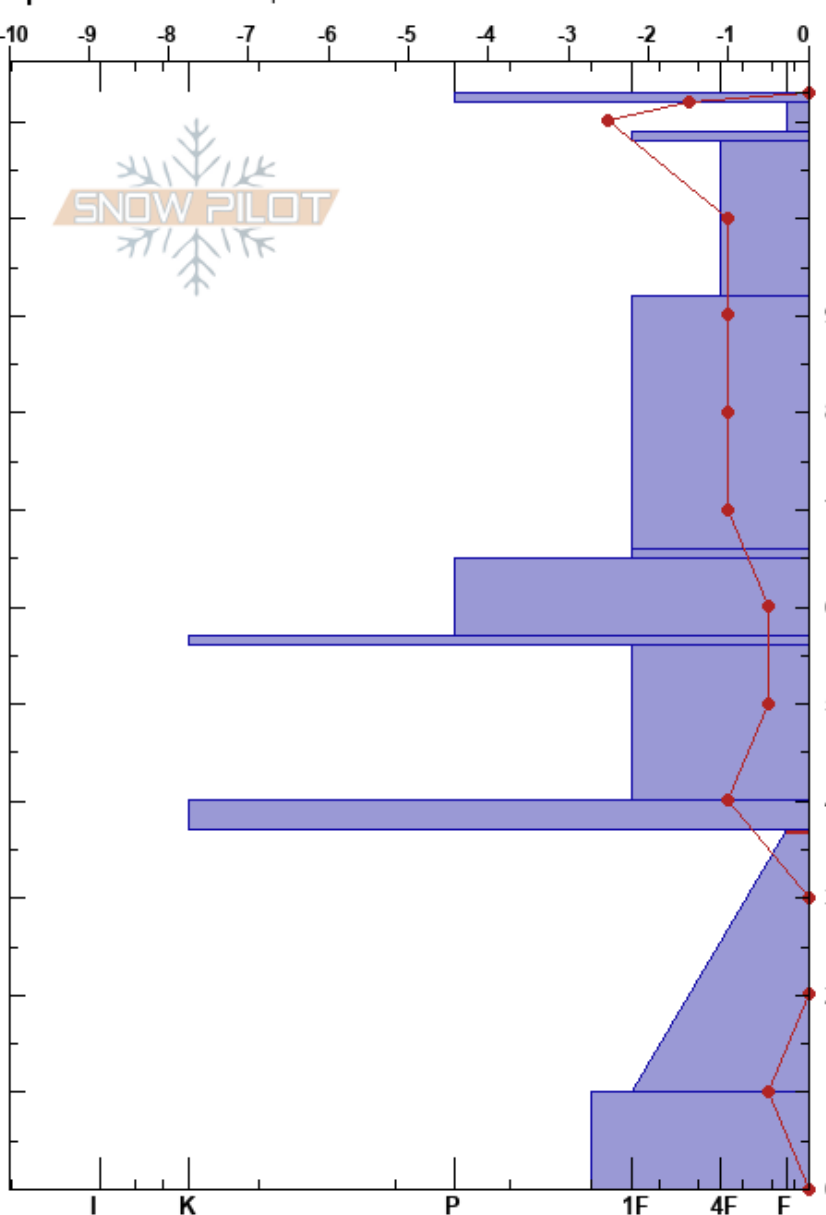

Andesite Ridge NE 7750  
 Sierra Nevada  
 CA  
 Elevation: 7750 ft  
 Aspect: NE  
 Specifics: We skied slope

Zeb Blais  
 01/16/2021 - 10:35am  
 Co-ord: 39.34380N, -120.34410E  
 Slope Angle: 25°  
 Wind Loading:

Stability: Very Good  
 Air Temperature: 5.5°C  
 Sky Cover: FEW  
 Precipitation: NO  
 Wind: Calm

HS:113  
 PF:20  
 PS:2  
 37-10cm: Problematic layer

Elevation (m)	Crystal		Moisture	$\rho$ kg/m <sup>3</sup>	Stability tests & Layer comments
	Form	Size			
113					
110	⊙				
	□		D		
	=				
100	□		D-M		
90					
80	/				
70					
	=		M		
60	●		M		
	=				
50	●		M		
40	=				
30	⊖		M		
20					
10	●		M		
0					