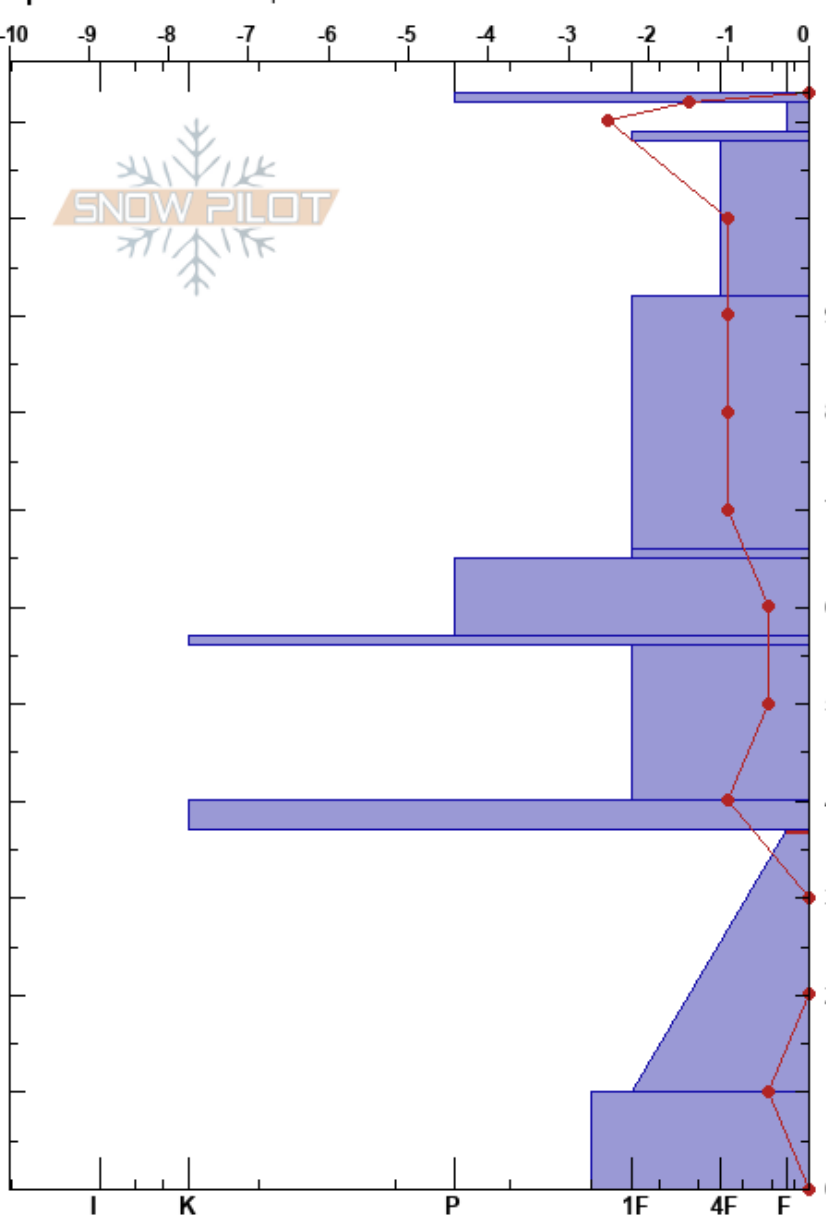

Andesite Ridge NE 7750
 Sierra Nevada
 CA
 Elevation: 7750 ft
 Aspect: NE
 Specifics: We skied slope

Zeb Blais
 01/16/2021 - 10:35am
 Co-ord: 39.34380N, -120.34410E
 Slope Angle: 25°
 Wind Loading:

Stability: Very Good
 Air Temperature: 5.5°C
 Sky Cover: FEW
 Precipitation: NO
 Wind: Calm

HS:113
 PF:20
 PS:2
 37-10cm: Problematic layer

Elevation (m)	Crystal		Moisture	ρ kg/m ³	Stability tests & Layer comments
	Form	Size			
113					
110	⊙				
	□		D		
	=				
100	□		D-M		
90					
80	/				
70					
	=		M		
60	●		M		
	=				
50	●		M		
40	=				
30	⊖		M		
20					
10	●		M		
0					