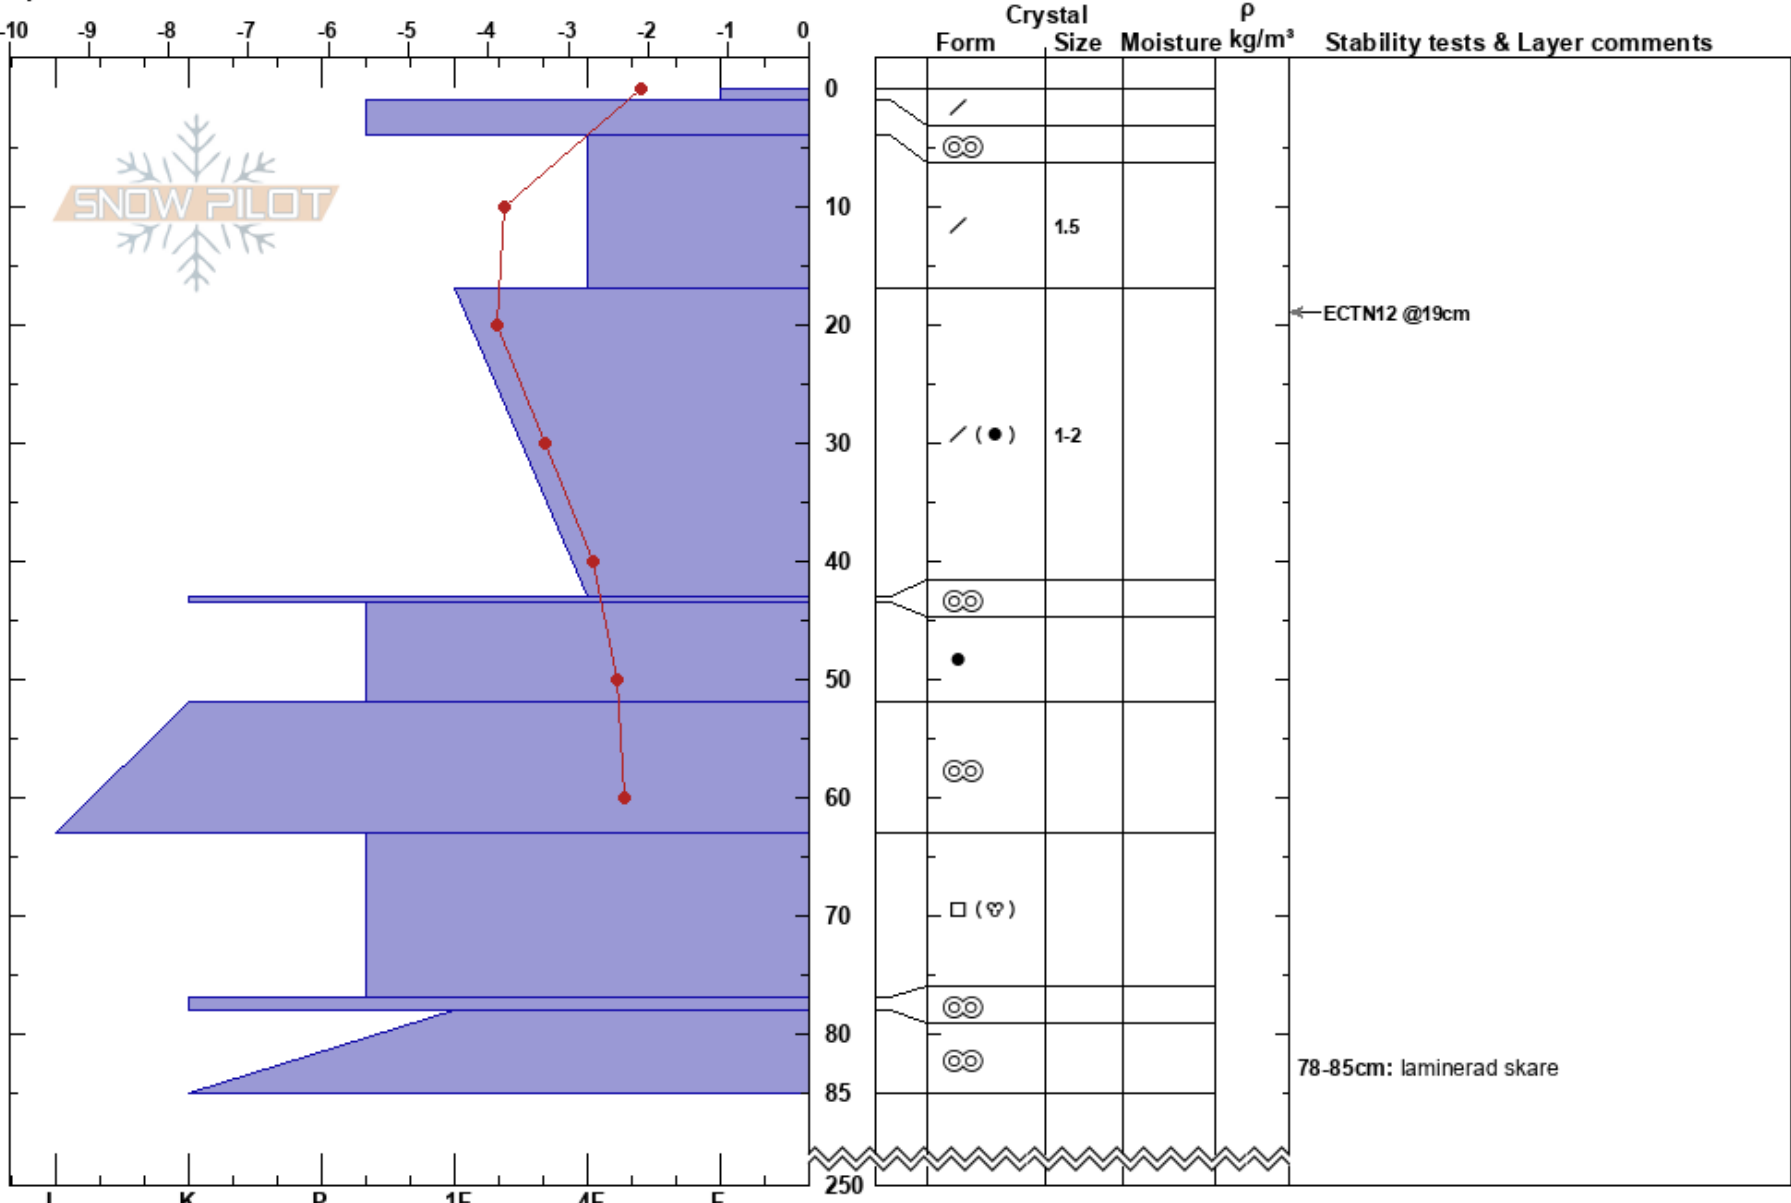

Gröna Spåret
 Abisko
 Sweden
 Elevation: 750 m
 Aspect: SE

Lars Nilsson
 17/04/2017 - 10:15
 Co-ord:
 Slope Angle: 26°
 Wind Loading: no

Stability: Good HS:250 Layer Notes:
 Air Temperature: -4.4°C PF:20 78-85cm: laminerad skare
 Sky Cover: CLR
 Precipitation: NO
 Wind: SW Light Breeze

Specifics: Pit dug in a Ski Area; Pit is representative of backcountry; We skied slope

Notes: TL, läslutning