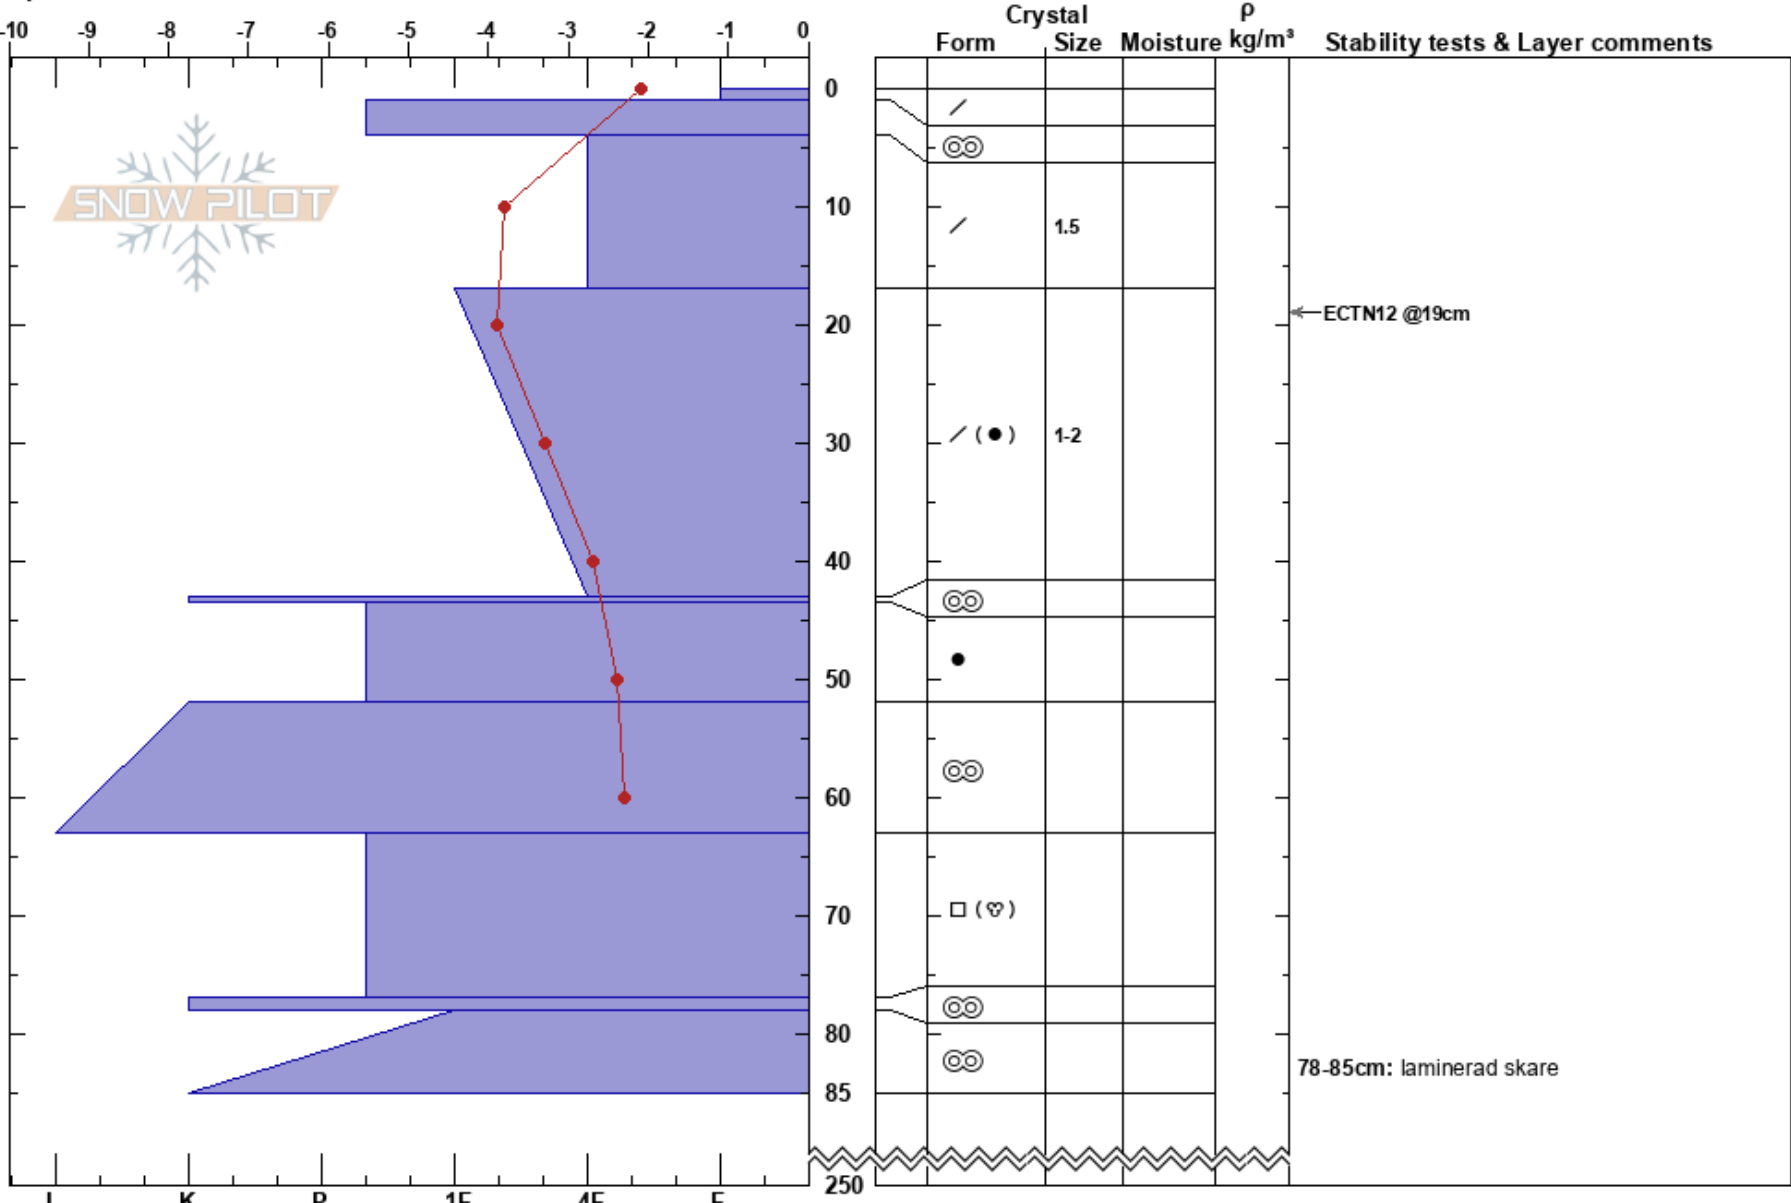

Gröna Spåret  
 Abisko  
 Sweden  
 Elevation: 750 m  
 Aspect: SE

Lars Nilsson  
 17/04/2017 - 10:15  
 Co-ord:  
 Slope Angle: 26°  
 Wind Loading: no

Stability: Good HS:250 Layer Notes:  
 Air Temperature: -4.4°C PF:20 78-85cm: laminerad skare  
 Sky Cover: CLR  
 Precipitation: NO  
 Wind: SW Light Breeze

Specifics: Pit dug in a Ski Area; Pit is representative of backcountry; We skied slope

Notes: TL, läslutning