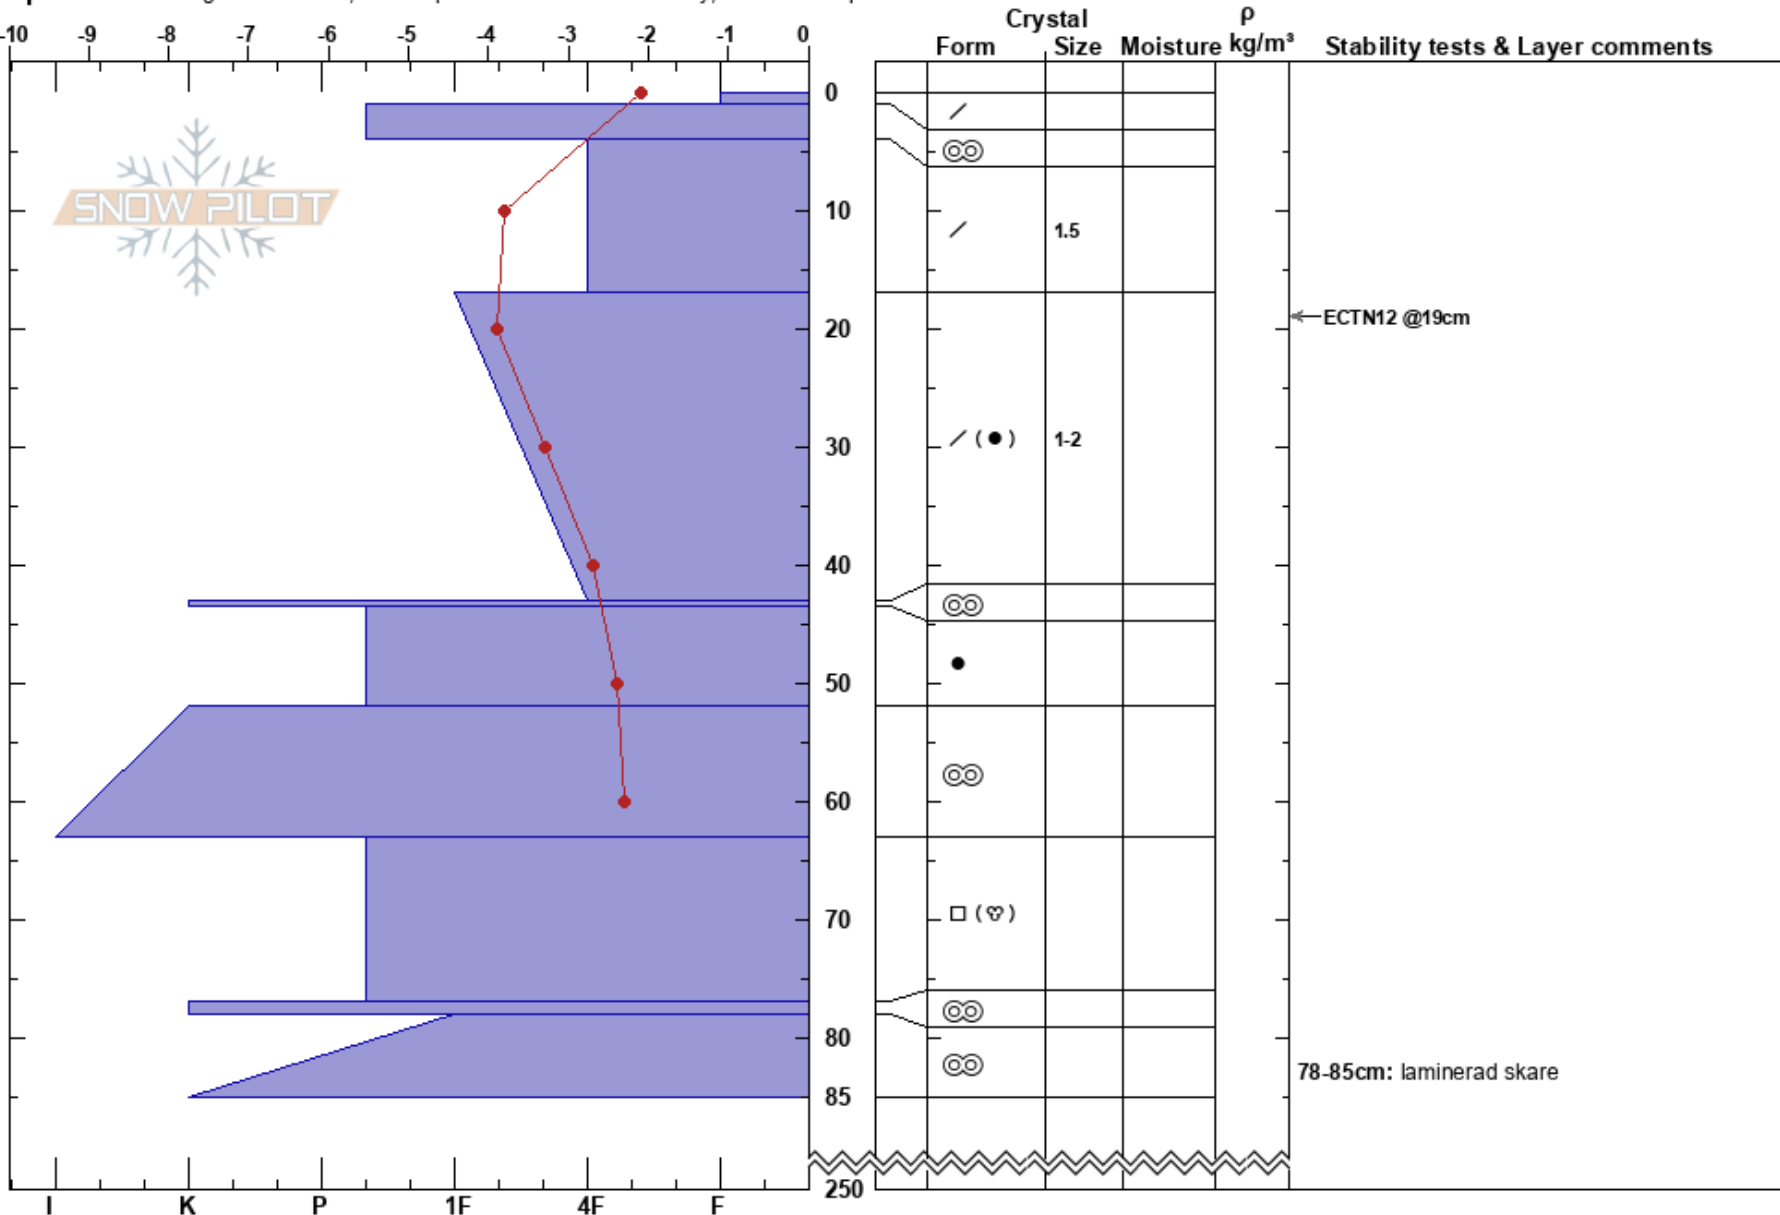

Gröna Spåret  
 Abisko  
 Sweden  
 Elevation: 750 m  
 Aspect: SE

Lars Nilsson  
 17/04/2017 - 10:15  
 Co-ord:  
 Slope Angle: 26°  
 Wind Loading: no

Stability: Good HS:250 Layer Notes:  
 Air Temperature: -4.4°C PF:20 78-85cm: laminerad skare  
 Sky Cover: CLR  
 Precipitation: NO  
 Wind: SW Light Breeze

Specifics: Pit dug in a Ski Area; Pit is representative of backcountry; We skied slope

Notes: TL, läslutning