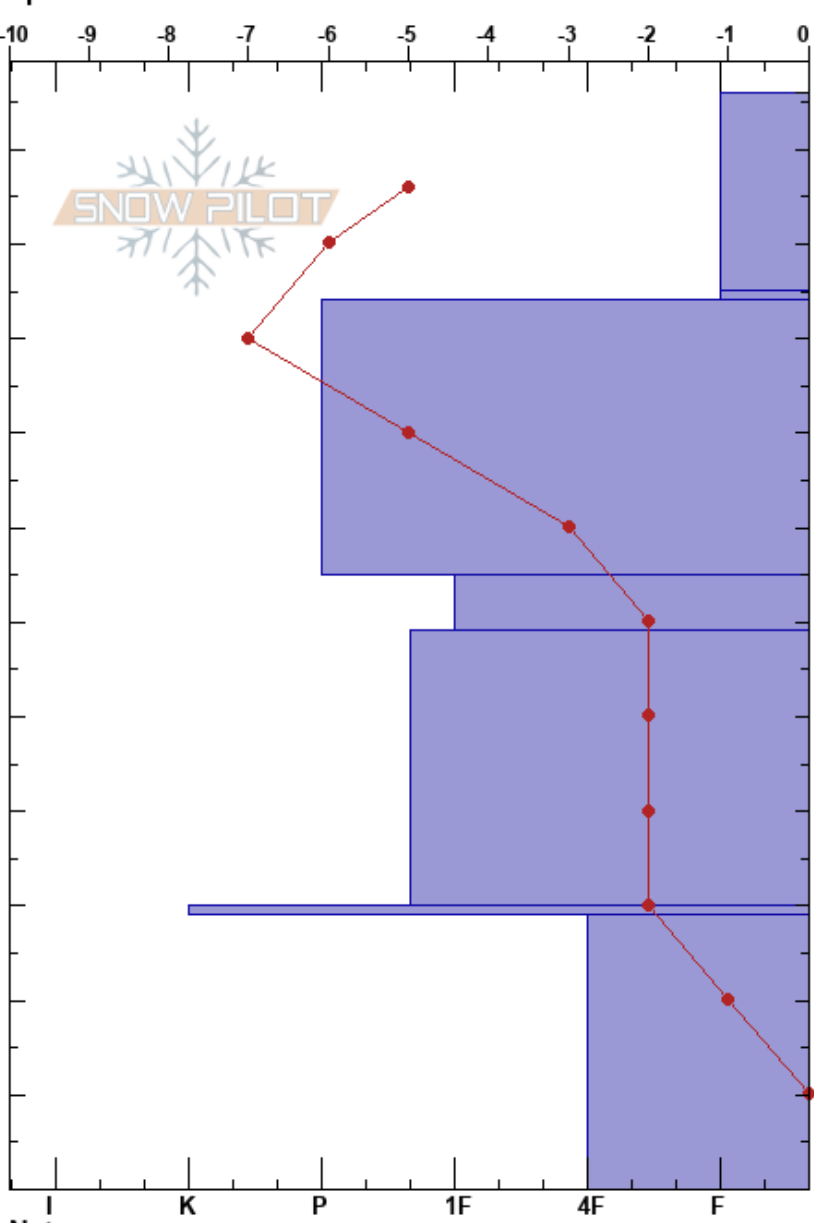

Kain Meadows Full
 Sunshine Village
 AB
 Elevation: 2123 m
 Aspect: W
 Specifics:

Austin Goodine
 16/01/2021 - 10:50
 Co-ord: 51.09981N, -115.76916W
 Slope Angle: 22°
 Wind Loading: no

Stability:
 Air Temperature: -7°C
 Sky Cover: FEW
 Precipitation: NO
 Wind: SW Light Breeze

HS:116
 95-94cm: Problematic layer

Form	Crystal		Moisture	ρ kg/m ³	Stability tests & Layer comments
	Size				
/	0.5		D		
∅ (V)	1-1.5 (2)		D		CT21, BRK @95cm CT23, RP @95cm ECTN13 @95cm
□	1.5-2		D		
□	2-4		D		
□	2-4		D		
=			D		
□	3-6		D		