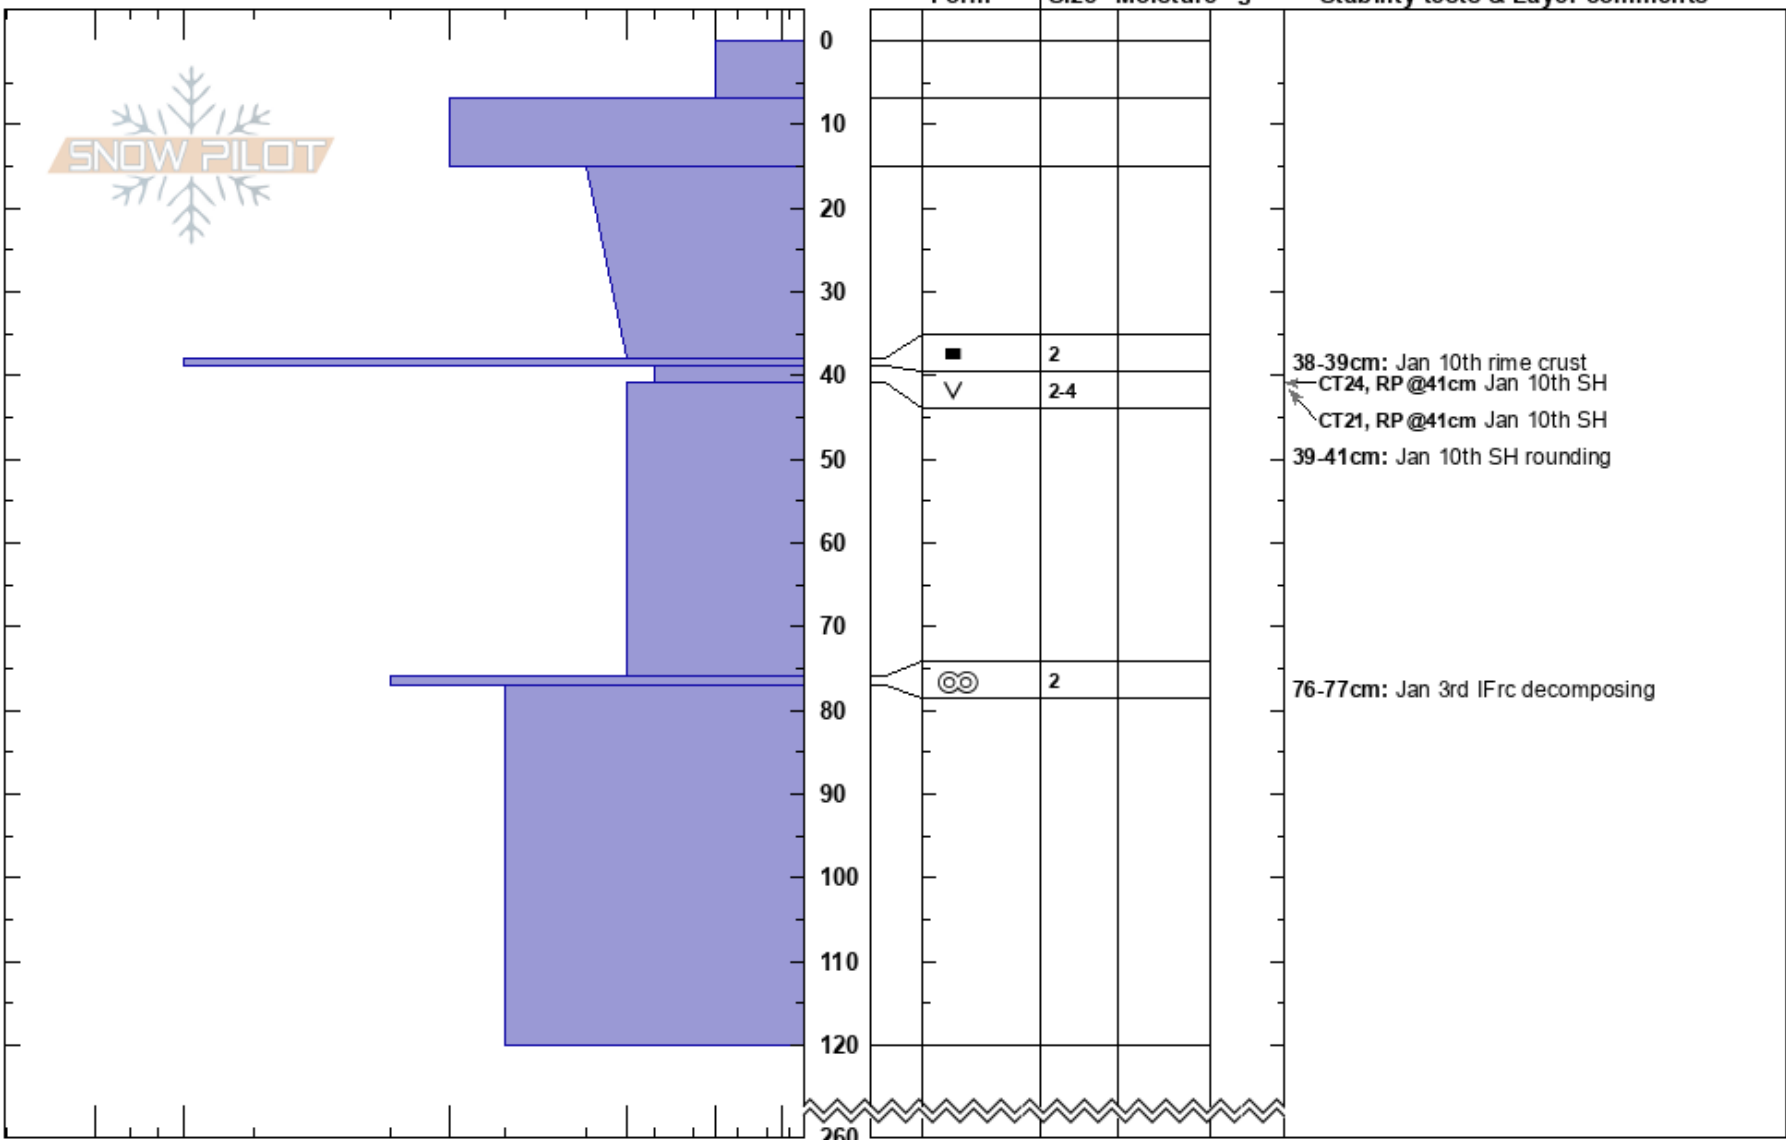

Burnt Forest Left
 Monashee
 BC
 Elevation: 2070 m
 Aspect: S
 Specifics:

Monashee Powder
 16/01/2021 - 10:30
 Co-ord:
 Slope Angle: 35°
 Wind Loading:

Stability:
 Air Temperature: -4.5°C
 Sky Cover: SCT
 Precipitation: NO
 Wind: Calm

HS:260
 Layer Notes:
 38-39cm: Jan 10th rime crust
 39-41cm: Jan 10th SH rounding
 39-41cm: Problematic layer
 76-77cm: Jan 3rd IFrc decomposing

Notes: South facing entrance slope.